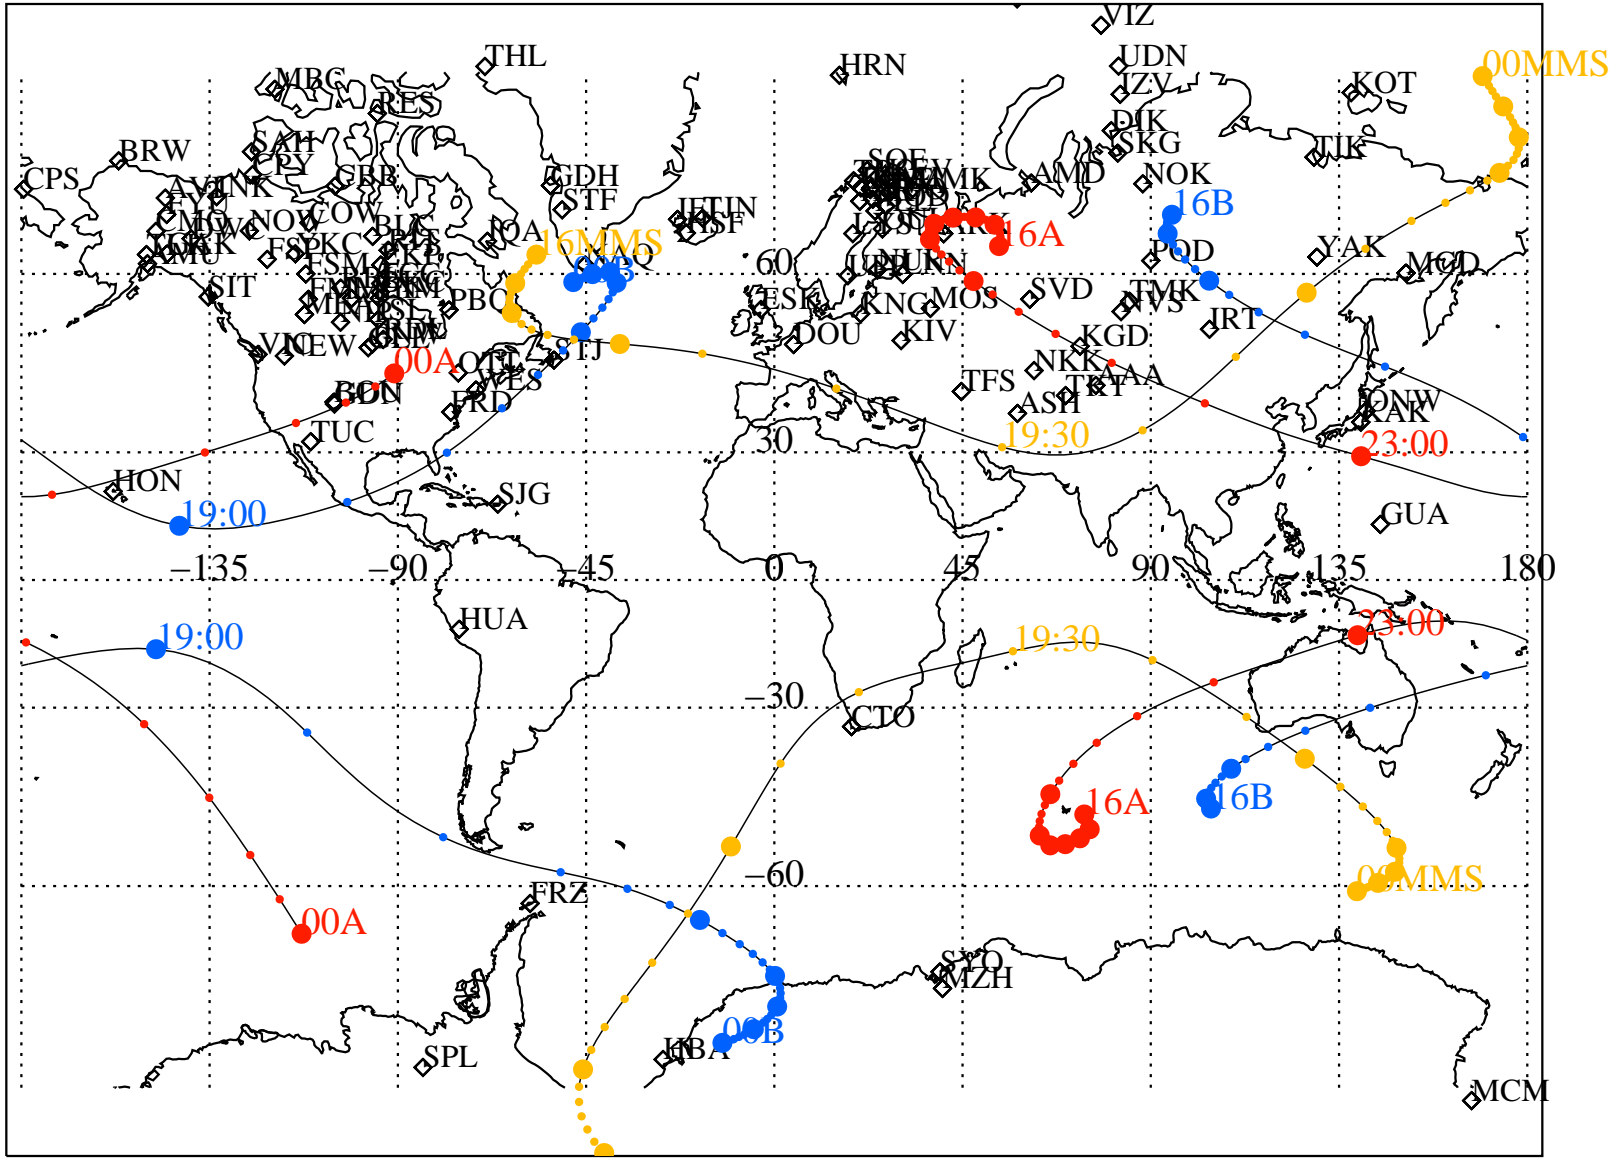

ALE
HELIO S/C ORBITS 2017 011 (01/11) 16:00 to 2017 012 (01/12) 00:00

16MMS

RBSPA-A, RBSPB-B, CNOFS-CN, MMS1-MMS,