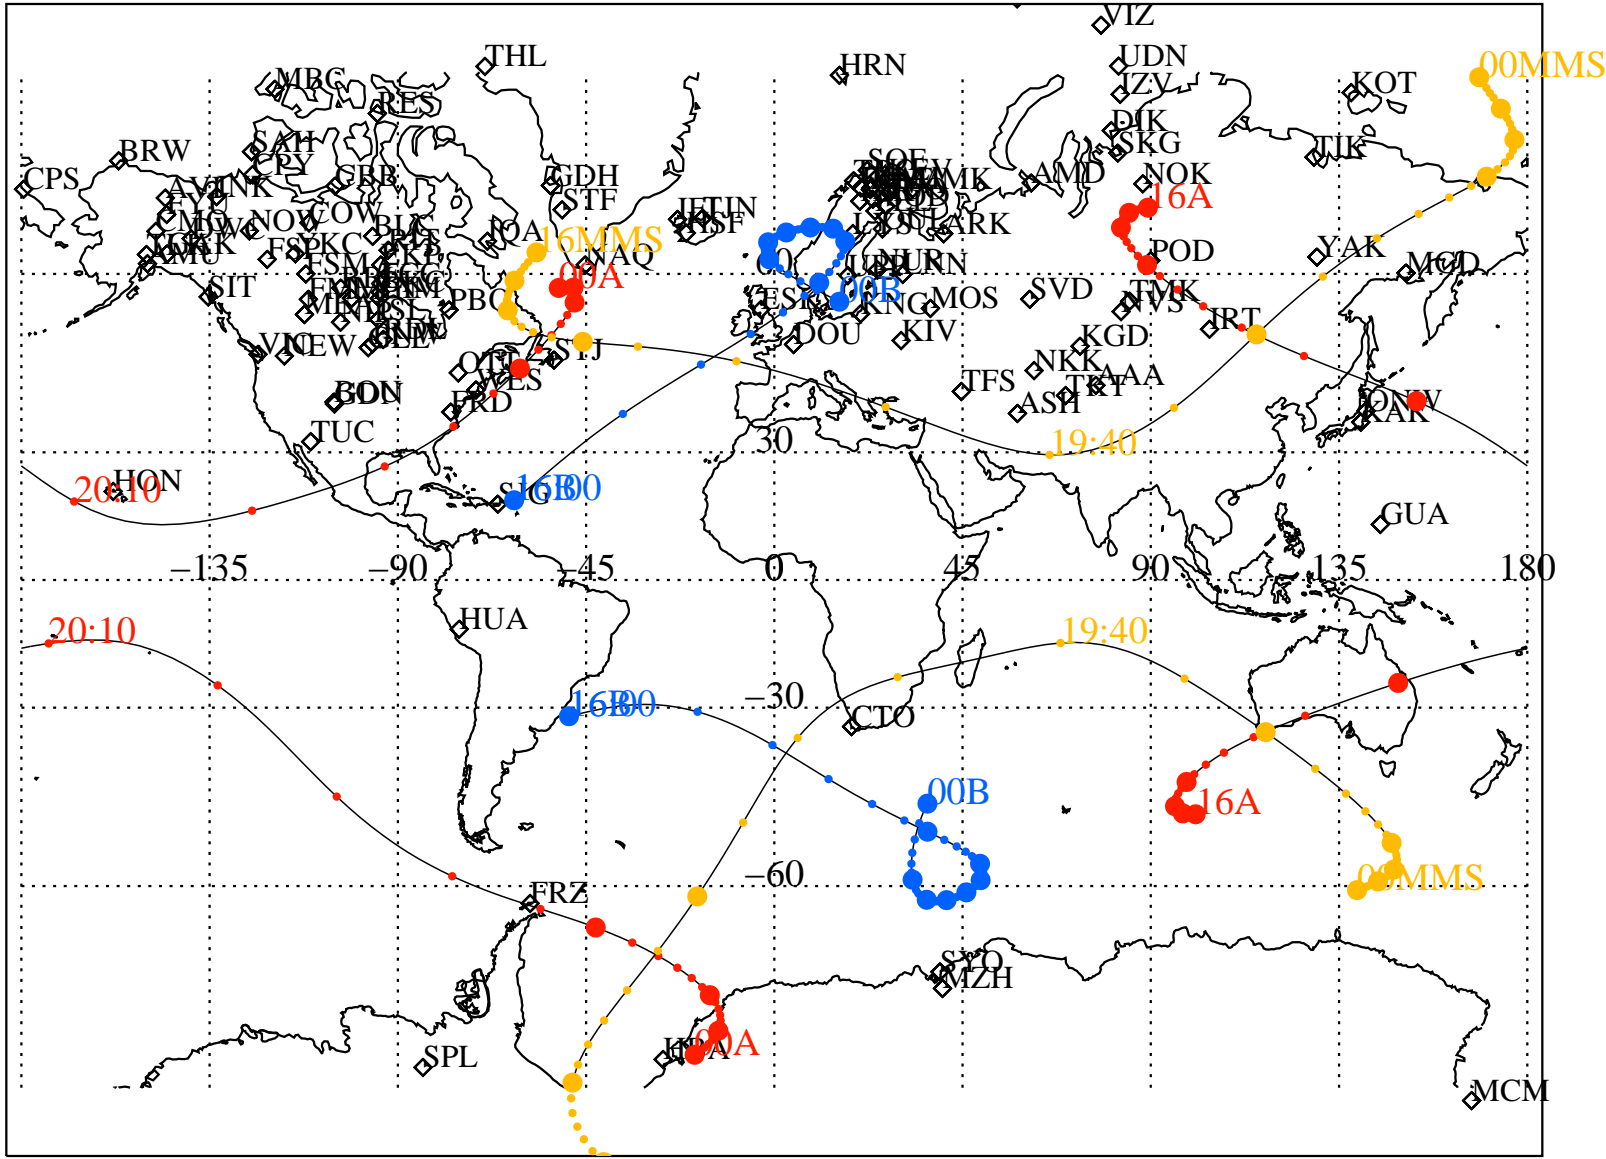

ALE  
**HELIO S/C ORBITS 2017 010 (01/10) 16:00 to 2017 011 (01/11) 00:00**

16MMS

RBSPA-A, RBSPB-B, CNOFS-CN, MMS1-MMS,