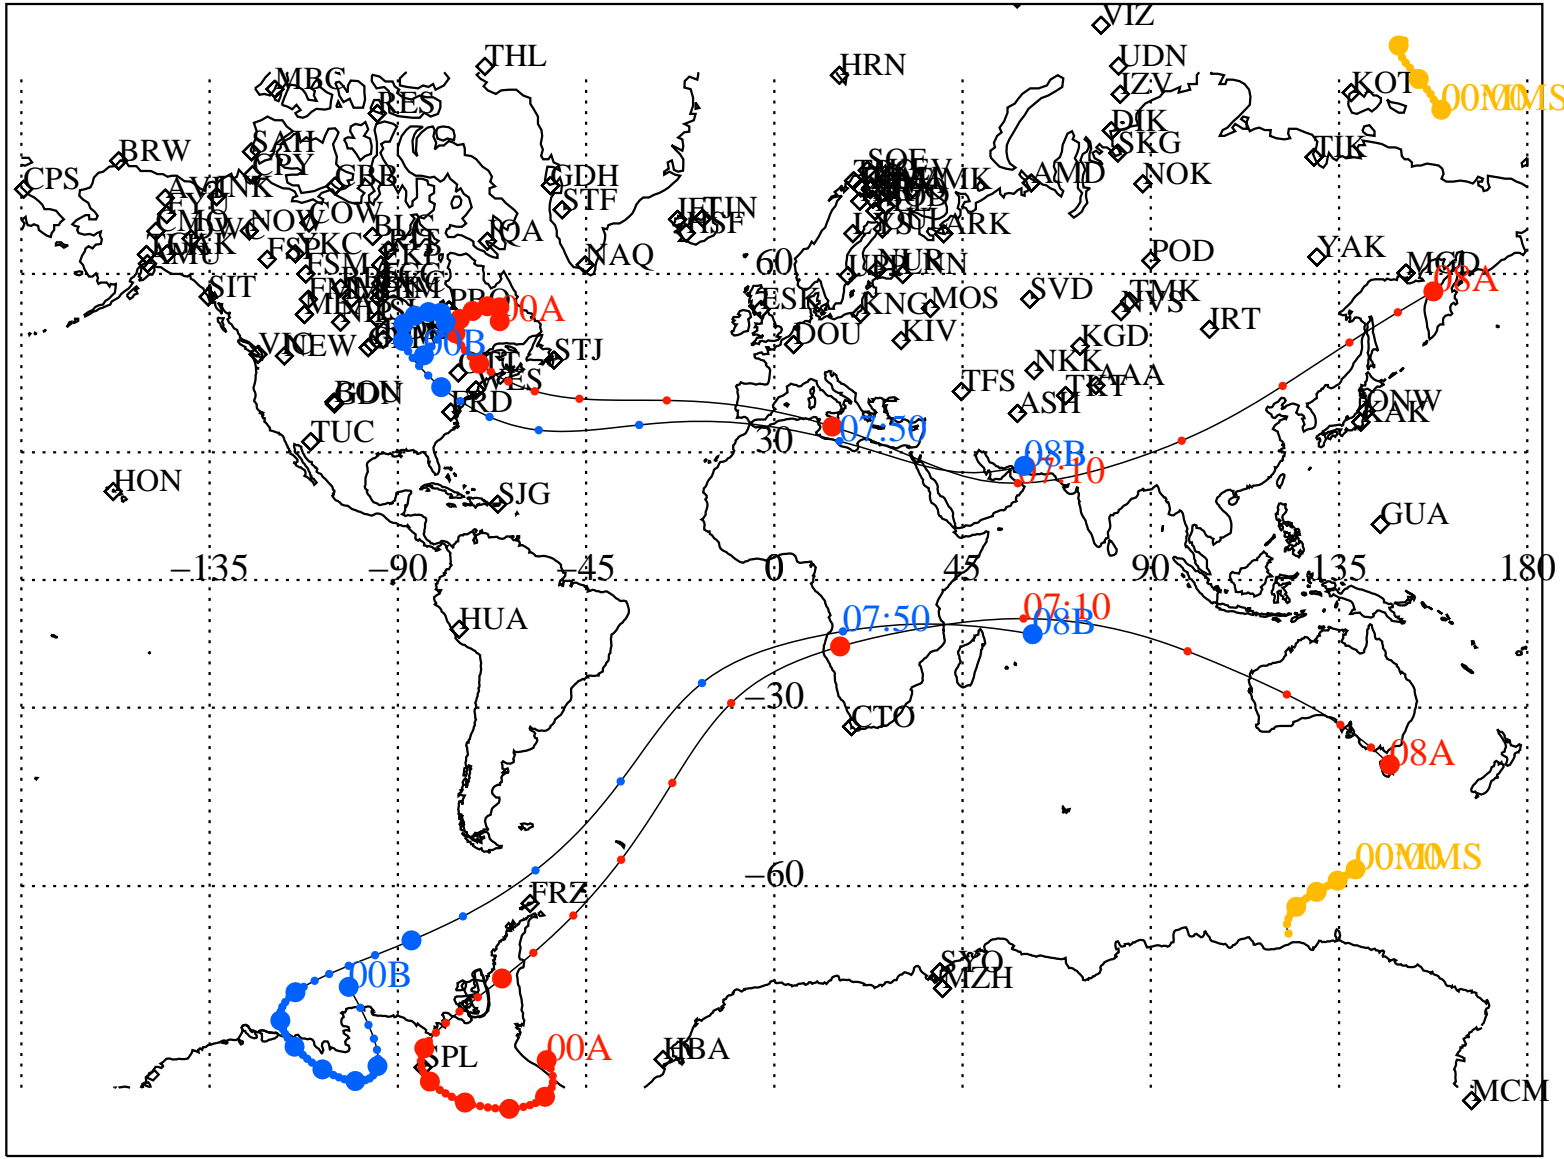

ALE
 HELIO S/C ORBITS 2016 362 (12/27) 00:00 to 2016 362 (12/27) 08:00
 HIS

RBSPA-A, RBSPB-B, CNOFS-CN, MMS1-MMS,