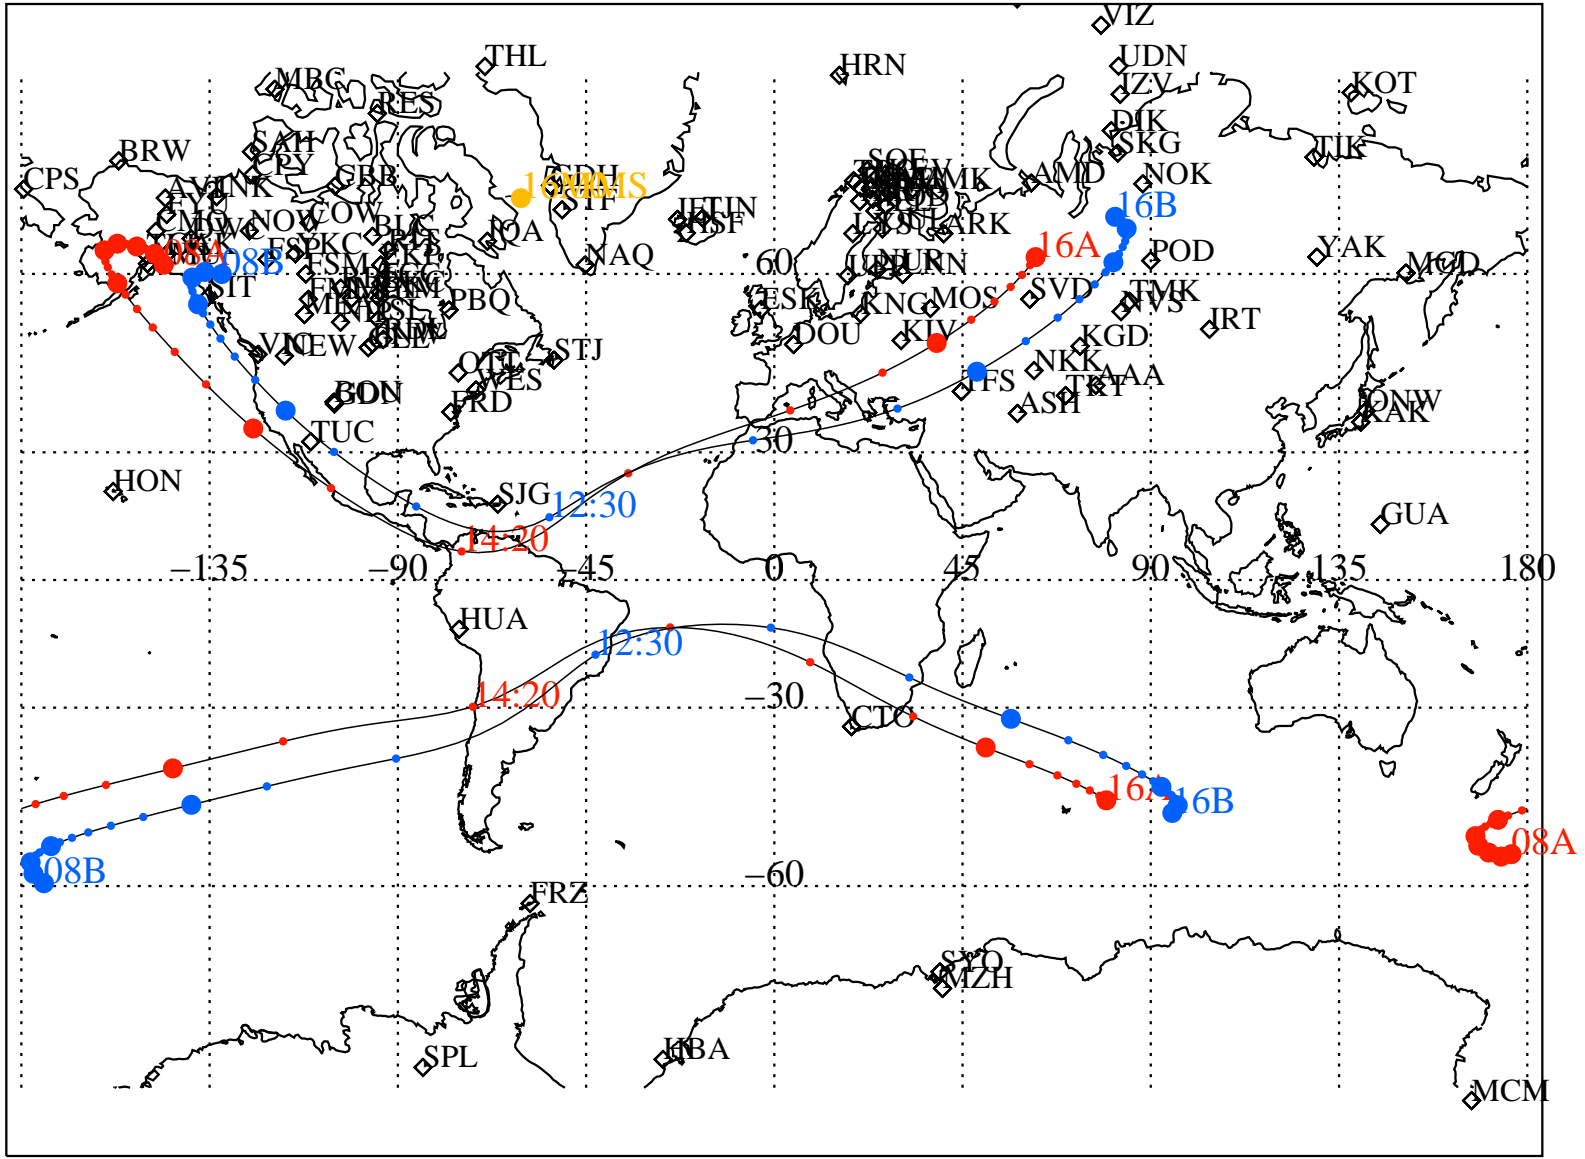

ALE
HELIO S/C ORBITS 2016 352 (12/17) 08:00 to 2016 352 (12/17) 16:00

RBSPA-A, RBSPB-B, CNOFS-CN, MMS1-MMS,