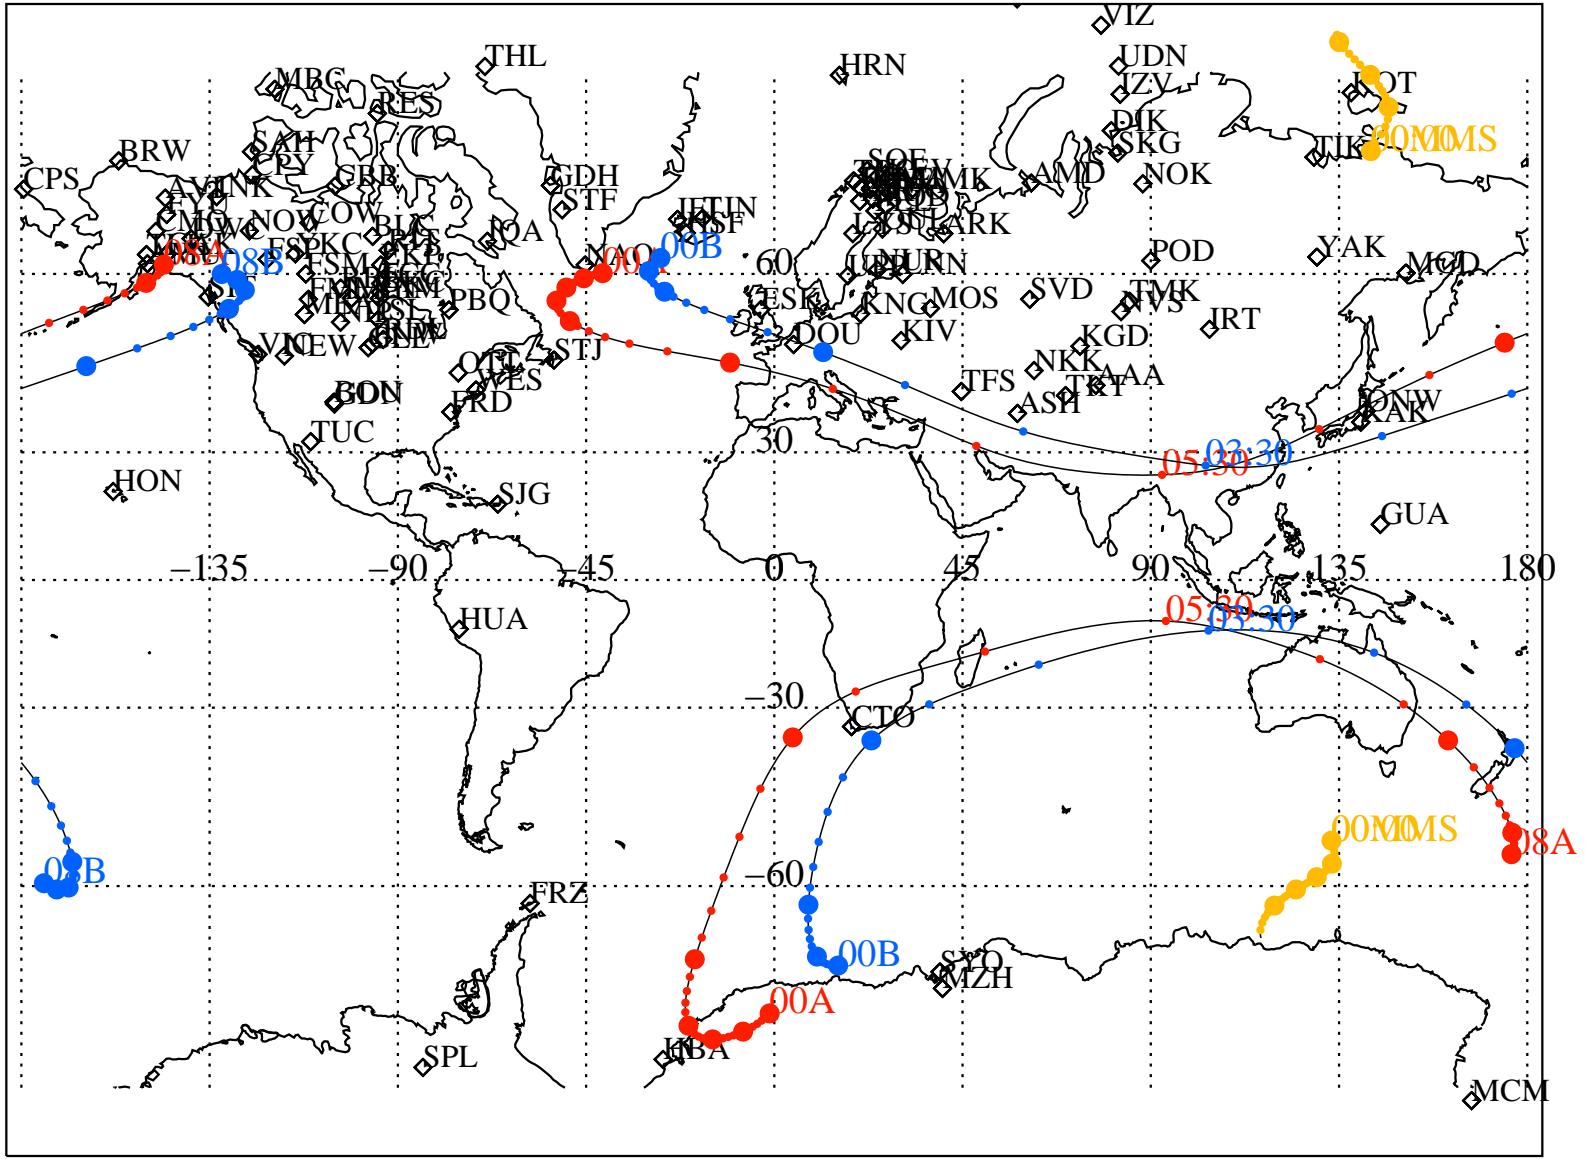

ALE  
**HELIO S/C ORBITS 2016 352 (12/17) 00:00 to 2016 352 (12/17) 08:00**

RBSPA-A, RBSPB-B, CNOFS-CN, MMS1-MMS,