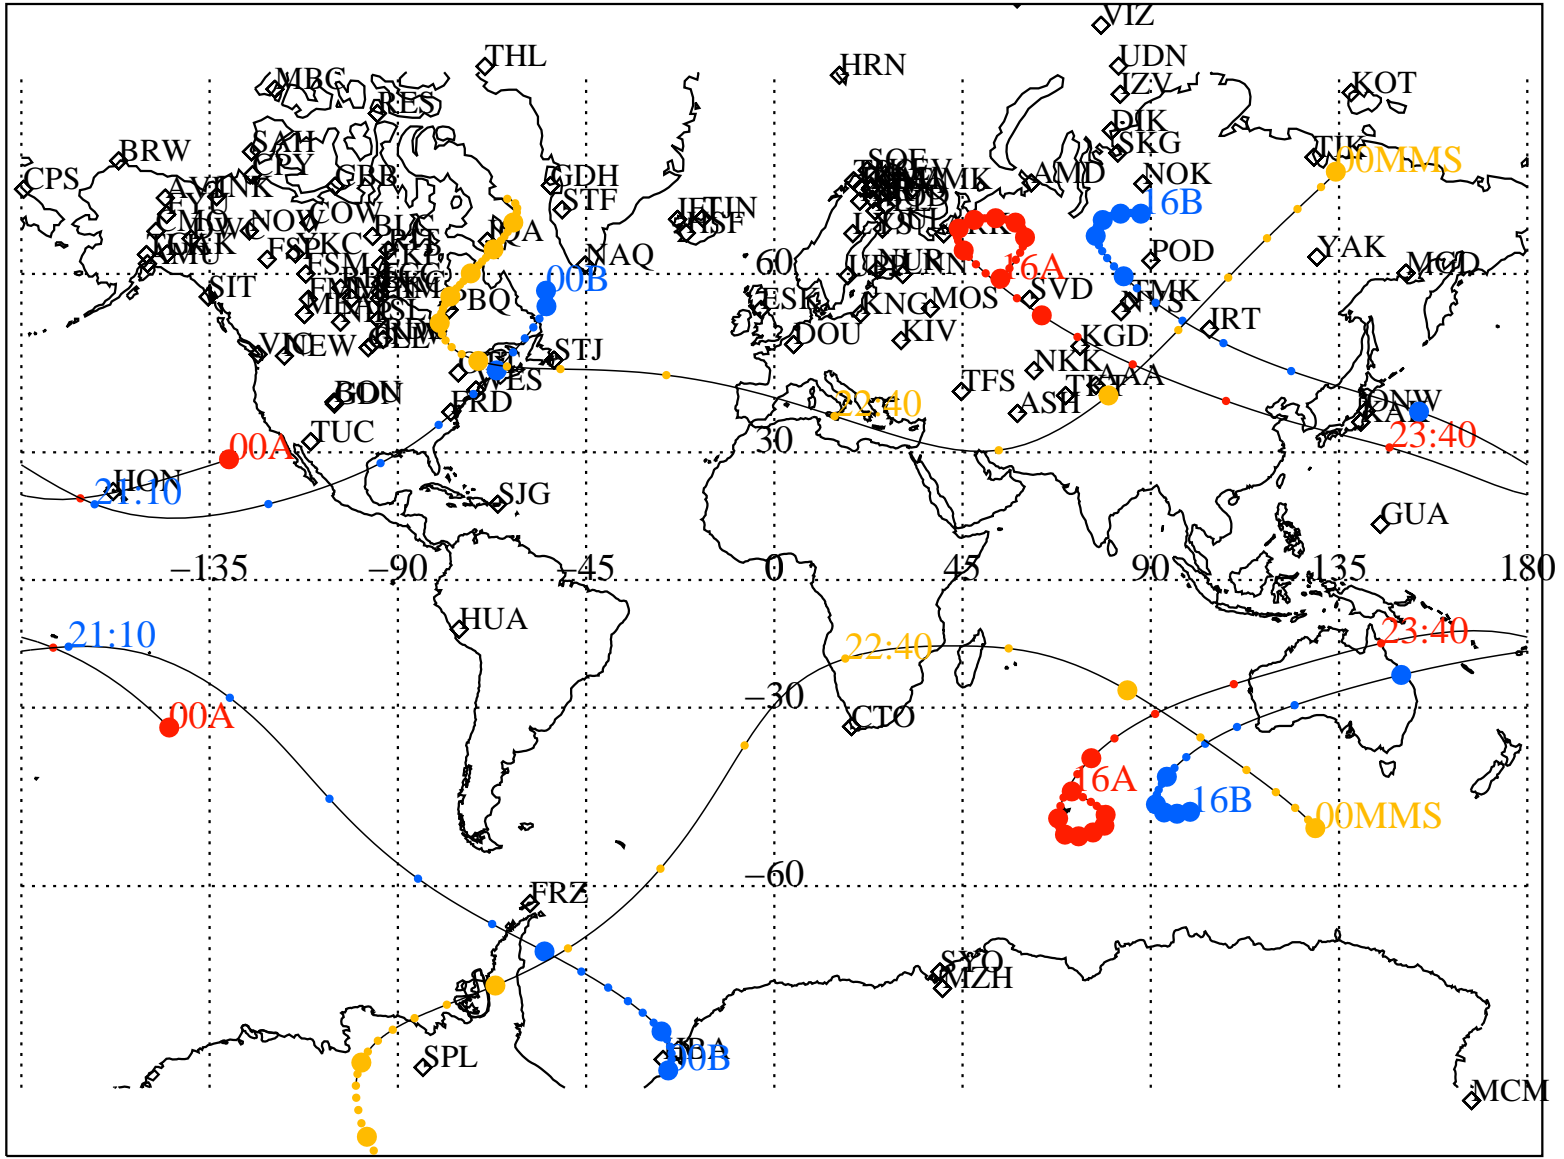

ALE
HELIO S/C ORBITS 2016 349 (12/14) 16:00 to 2016 350 (12/15) 00:00

RBSPA-A, RBSPB-B, CNOFS-CN, MMS1-MMS,