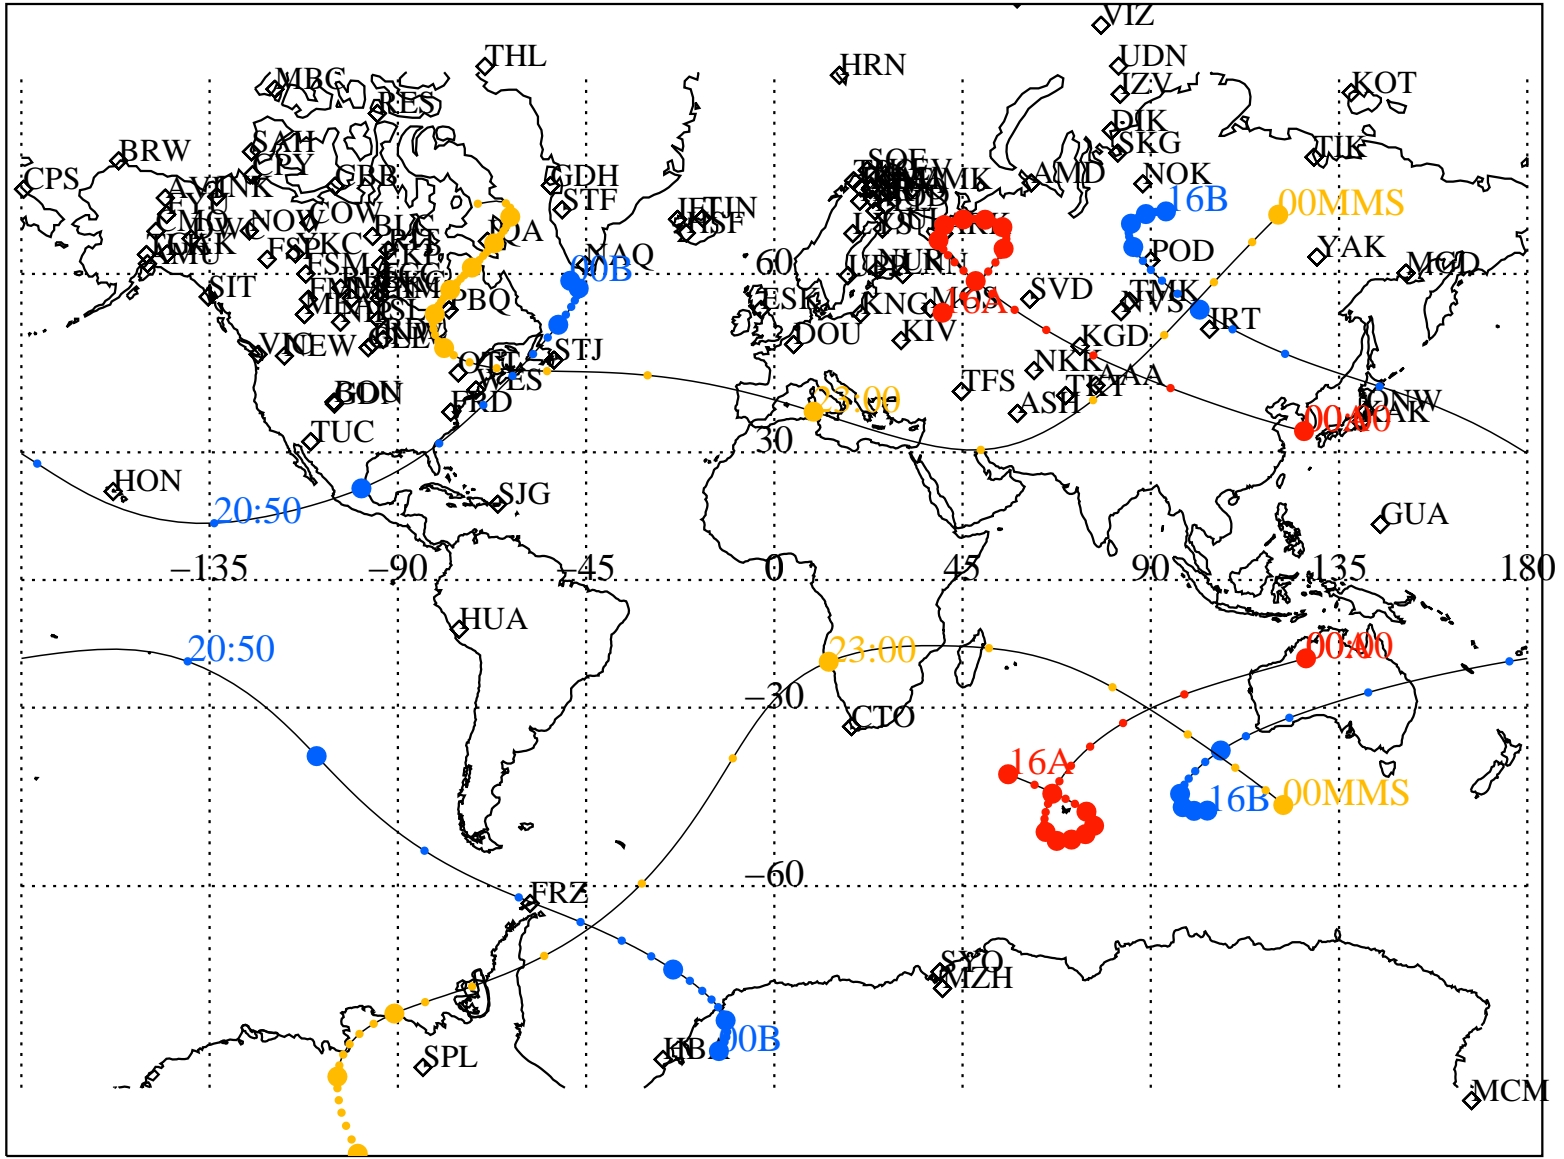

ALE
HELIO S/C ORBITS 2016 346 (12/11) 16:00 to 2016 347 (12/12) 00:00

RBSPA-A, RBSPB-B, CNOFS-CN, MMS1-MMS,

16MMS