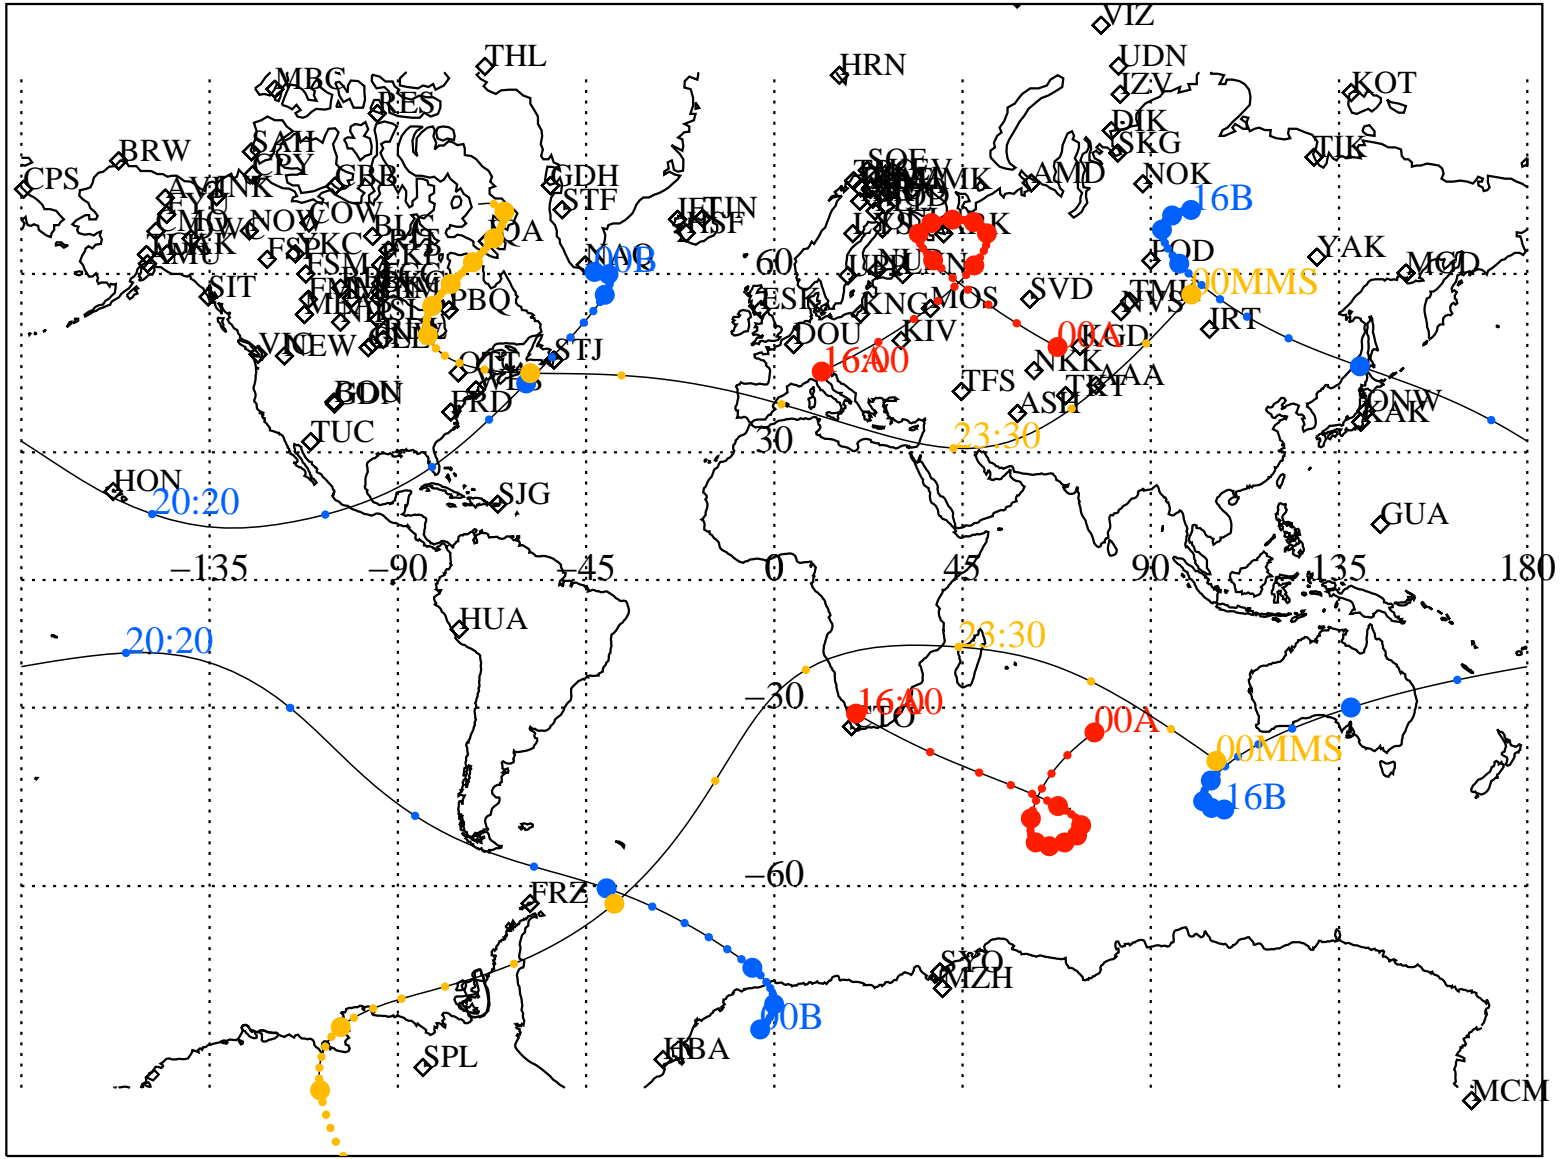

ALE
HELIO S/C ORBITS 2016 343 (12/08) 16:00 to 2016 344 (12/09) 00:00

RBSPA-A, RBSPB-B, RBSPC-C, CNOFS-CN, MMS1-MMS,