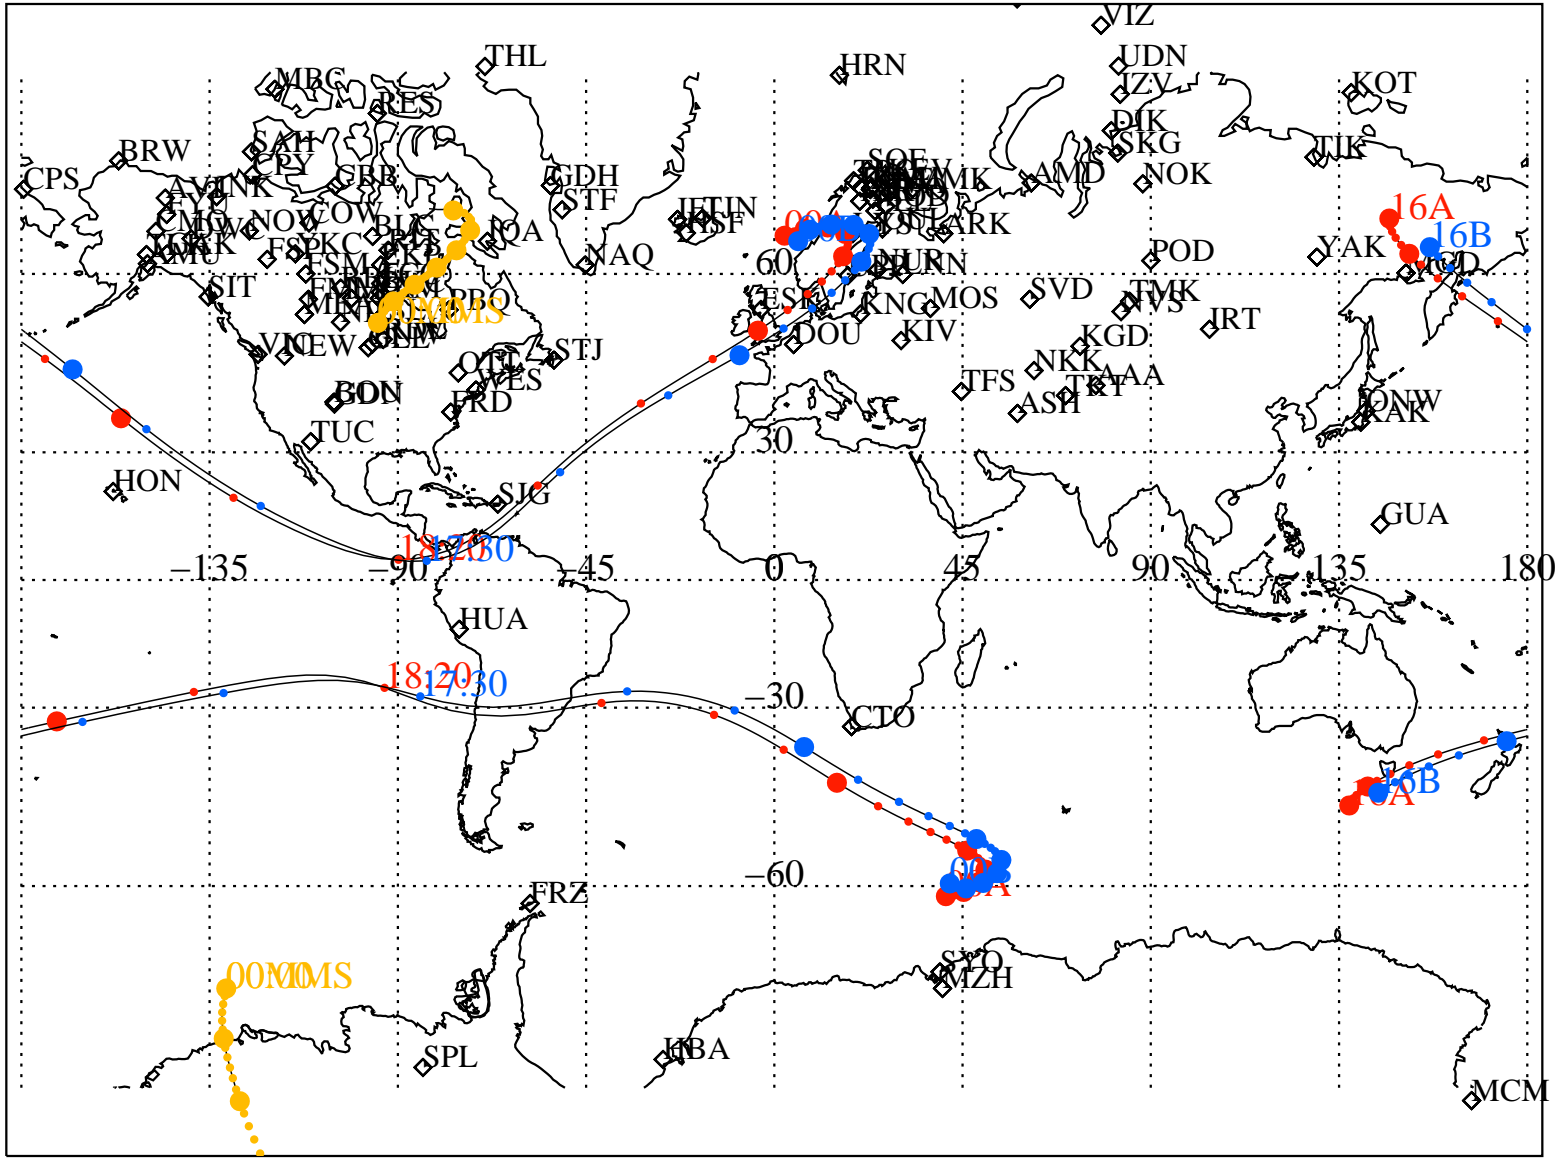

ALE  
**HELIO S/C ORBITS 2016 322 (11/17) 16:00 to 2016 323 (11/18) 00:00**

RBSPA-A, RBSPB-B, CNOFS-CN, MMS1-MMS,