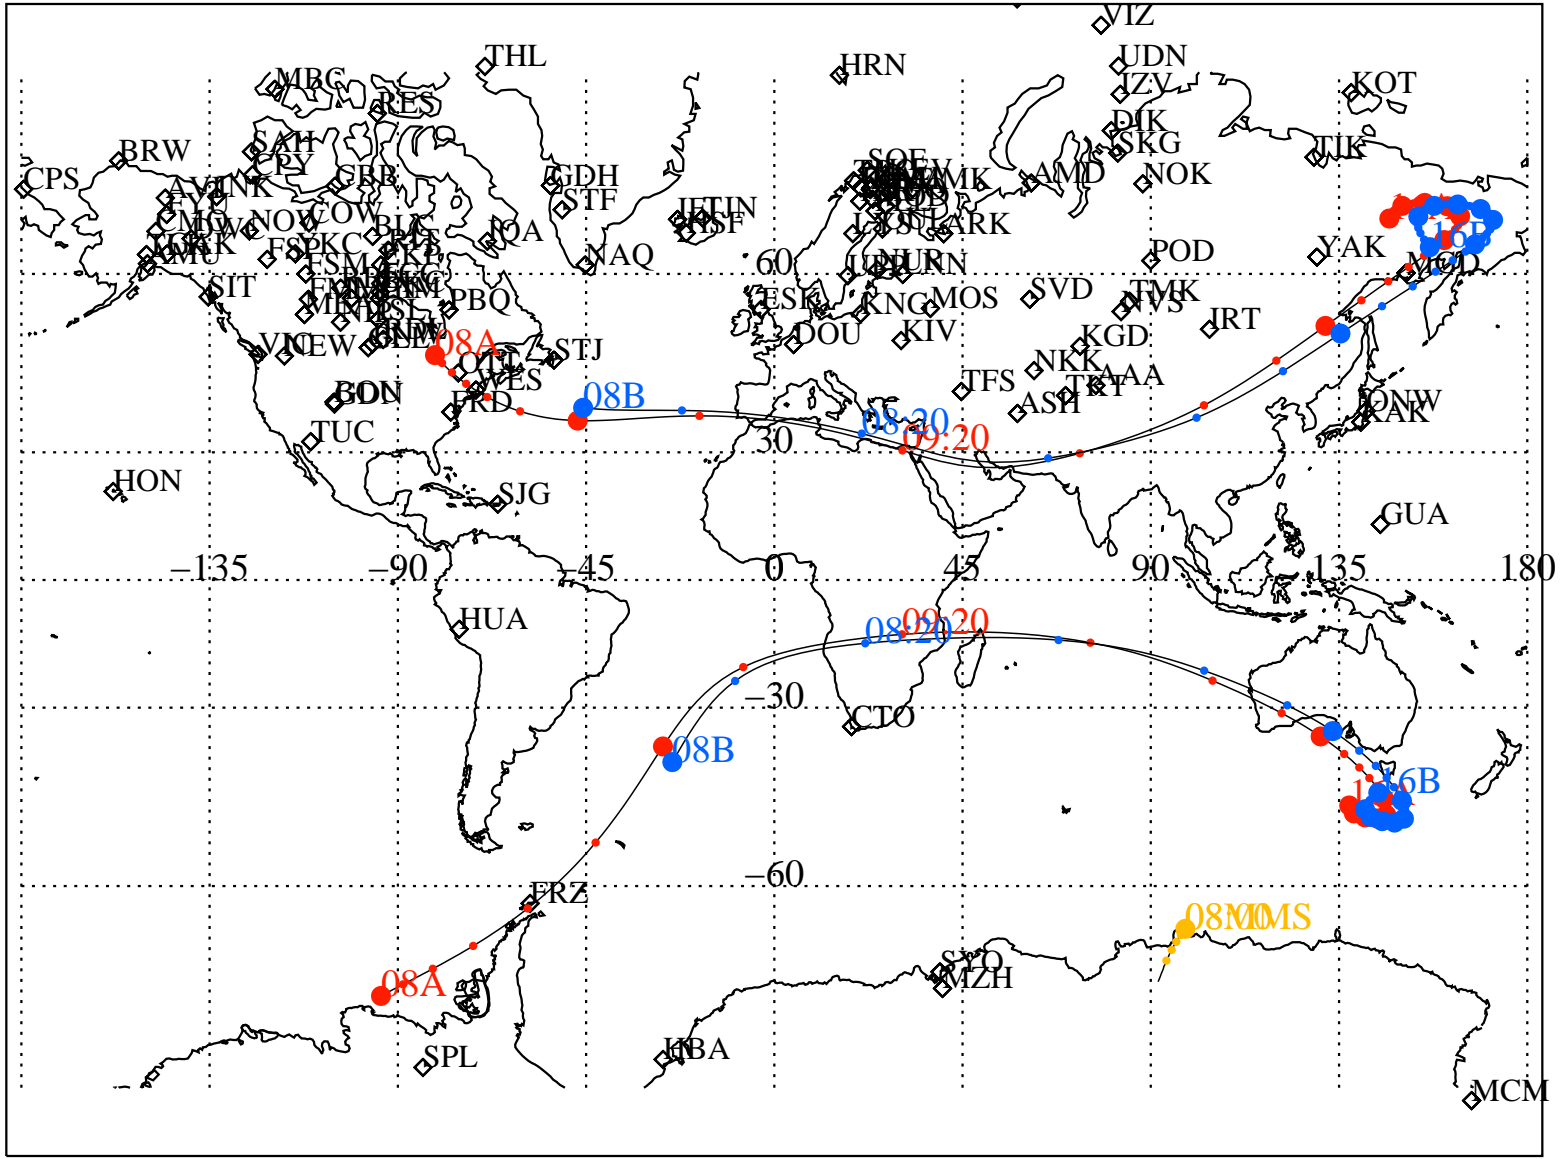

ALE
HELIO S/C ORBITS 2016 322 (11/17) 08:00 to 2016 322 (11/17) 16:00

RBSPA-A, RBSPB-B, CNOFS-CN, MMS1-MMS,