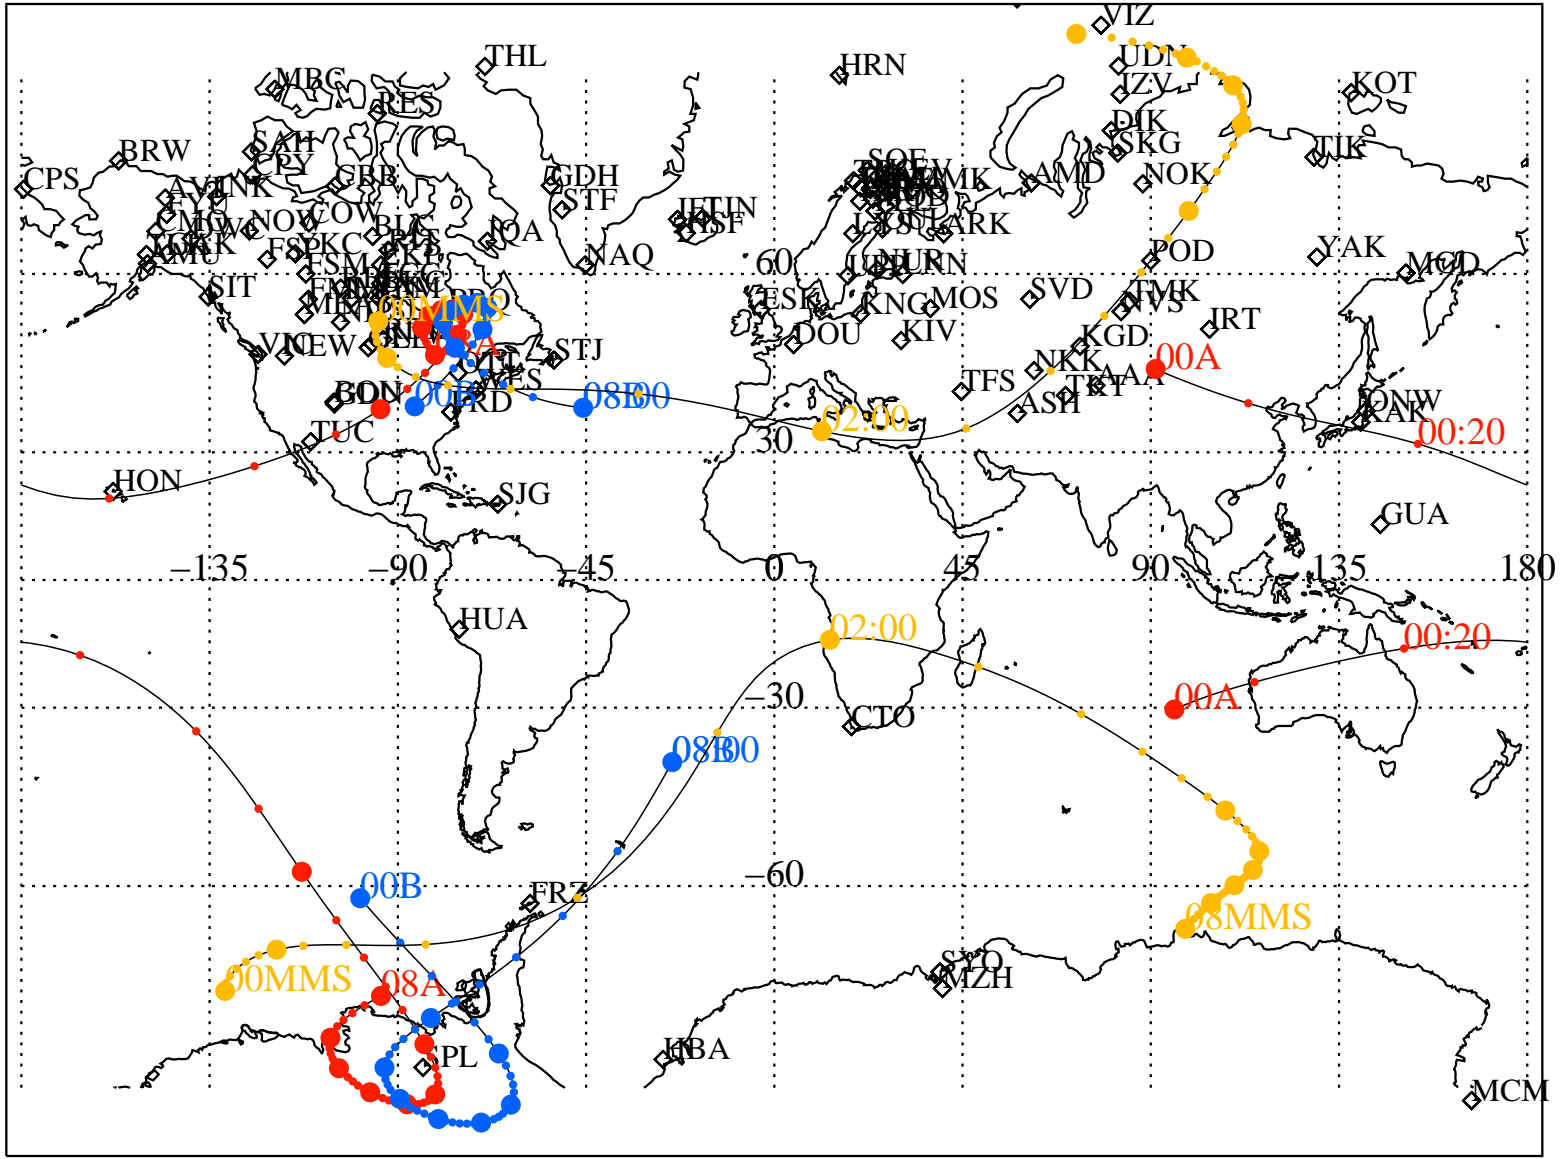

ALE
HELIO S/C ORBITS 2016 322 (11/17) 00:00 to 2016 322 (11/17) 08:00

RBSPA-A, RBSPB-B, CNOFS-CN, MMS1-MMS,