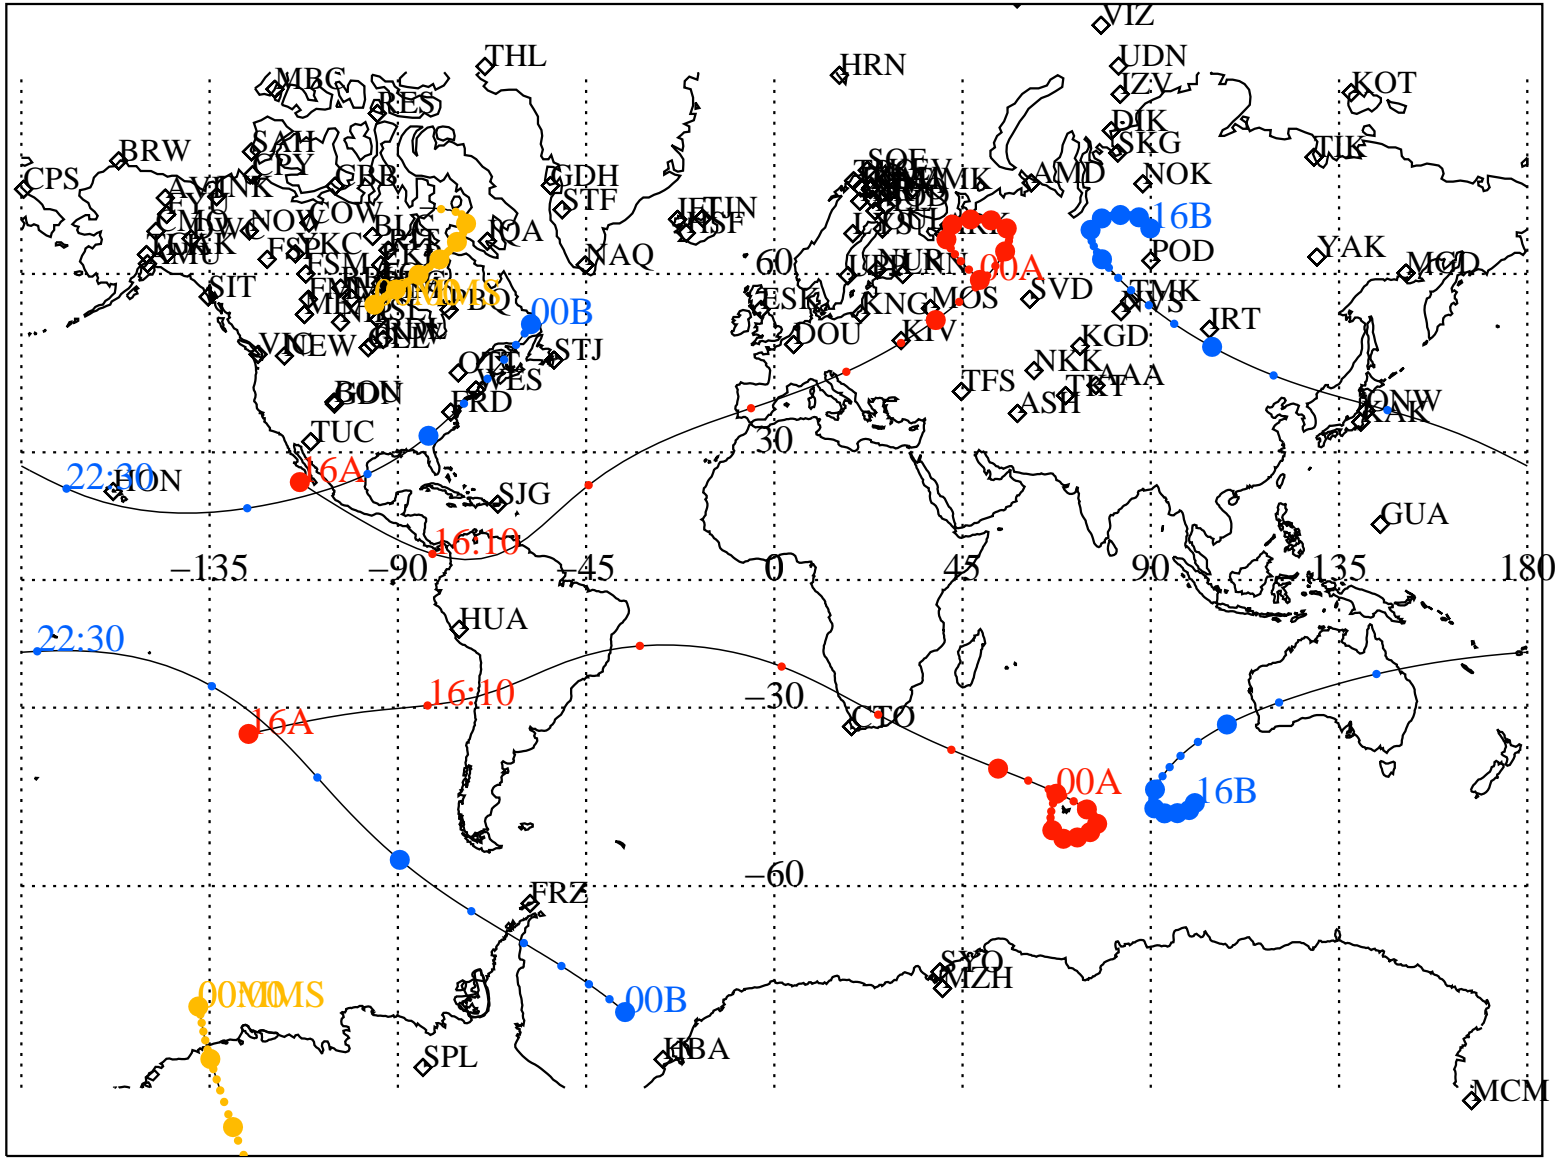

ALE
HELIO S/C ORBITS 2016 315 (11/10) 16:00 to 2016 316 (11/11) 00:00

RBSPA-A, RBSPB-B, CNOFS-CN, MMS1-MMS,