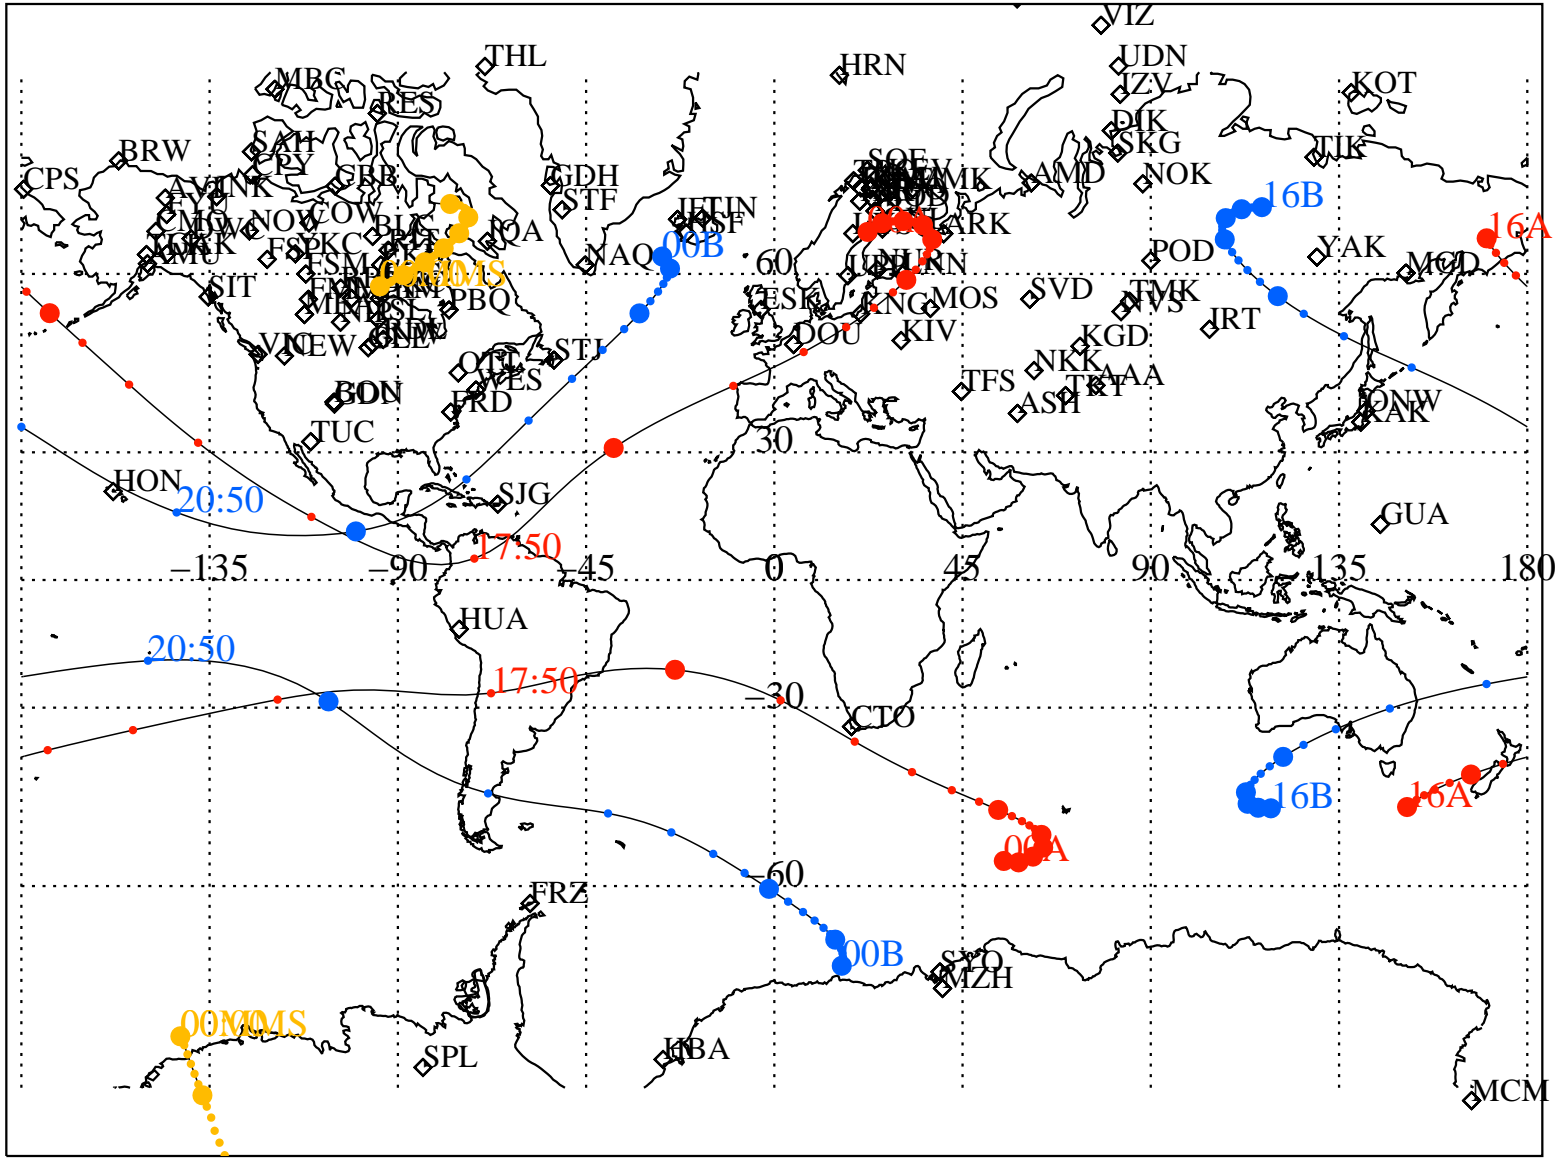

ALE
HELIO S/C ORBITS 2016 303 (10/29) 16:00 to 2016 304 (10/30) 00:00

RBSPA-A, RBSPB-B, CNOFS-CN, MMS1-MMS,