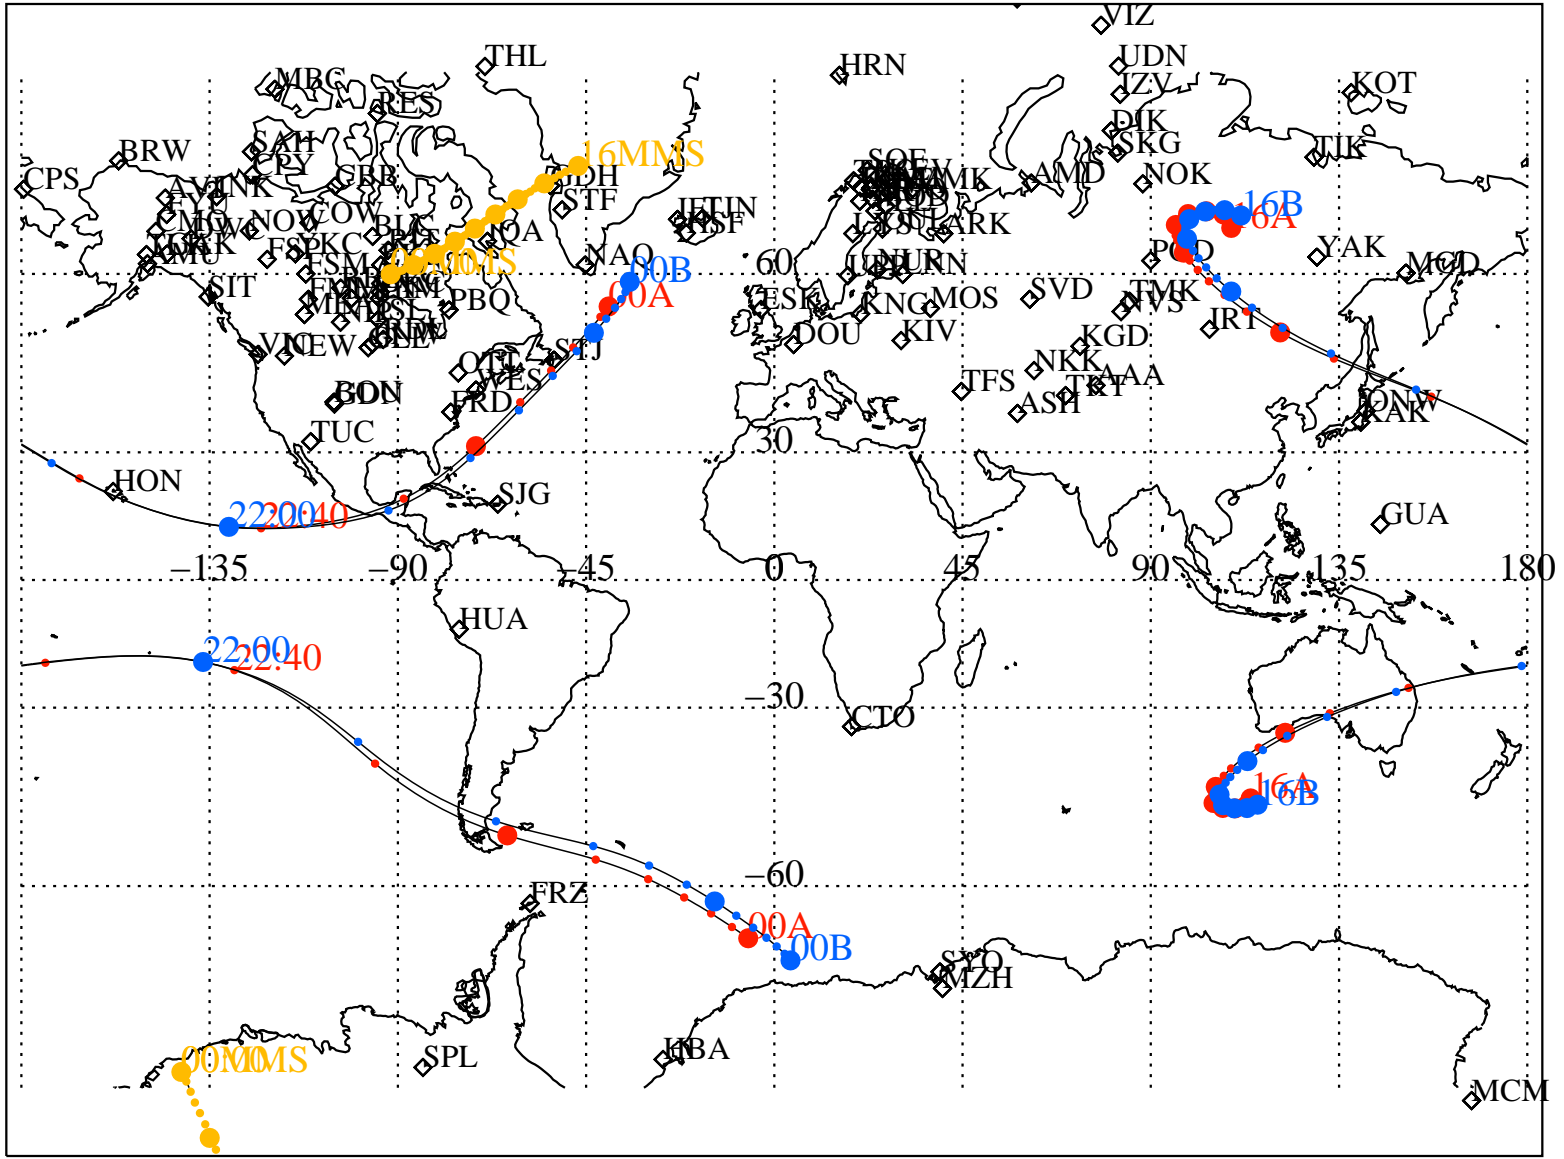

ALE
HELIO S/C ORBITS 2016 289 (10/15) 16:00 to 2016 290 (10/16) 00:00

16MMS

RBSPA-A, RBSPB-B, CNOFS-CN, MMS1-MMS,