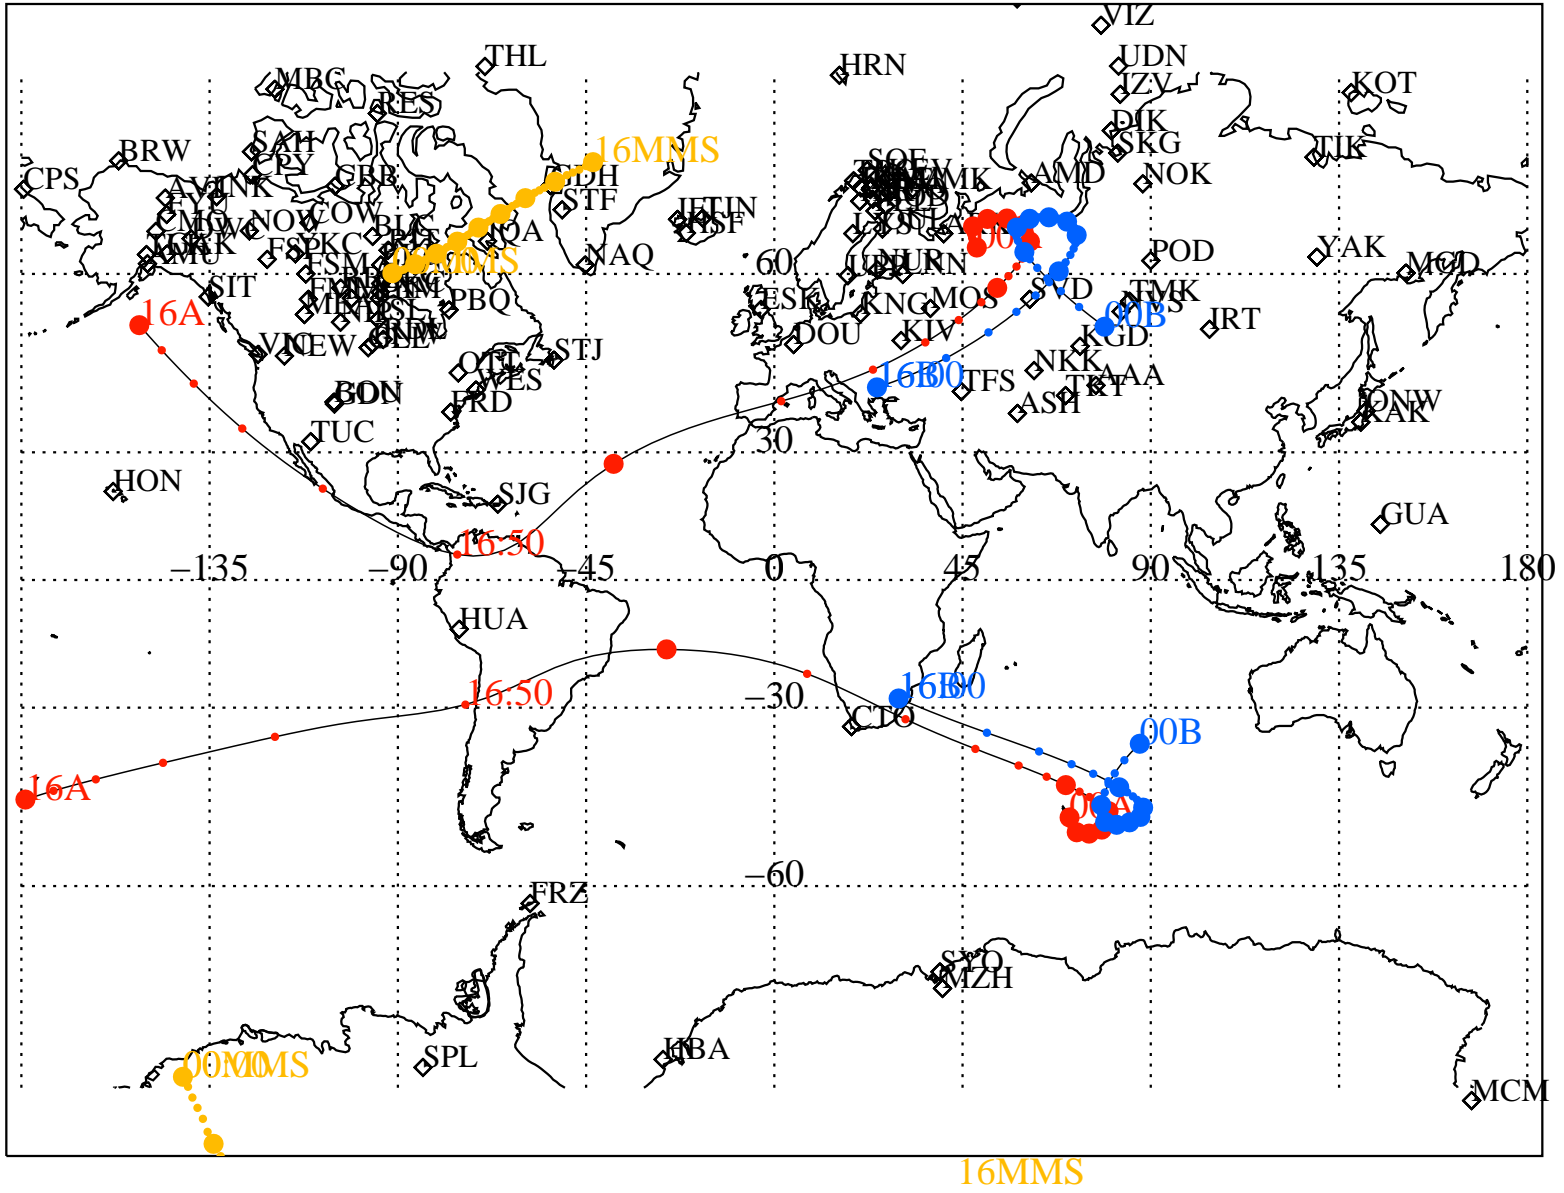

ALE
HELIO S/C ORBITS 2016 287 (10/13) 16:00 to 2016 288 (10/14) 00:00

RBSPA-A, RBSPB-B, CNOFS-CN, MMS1-MMS,