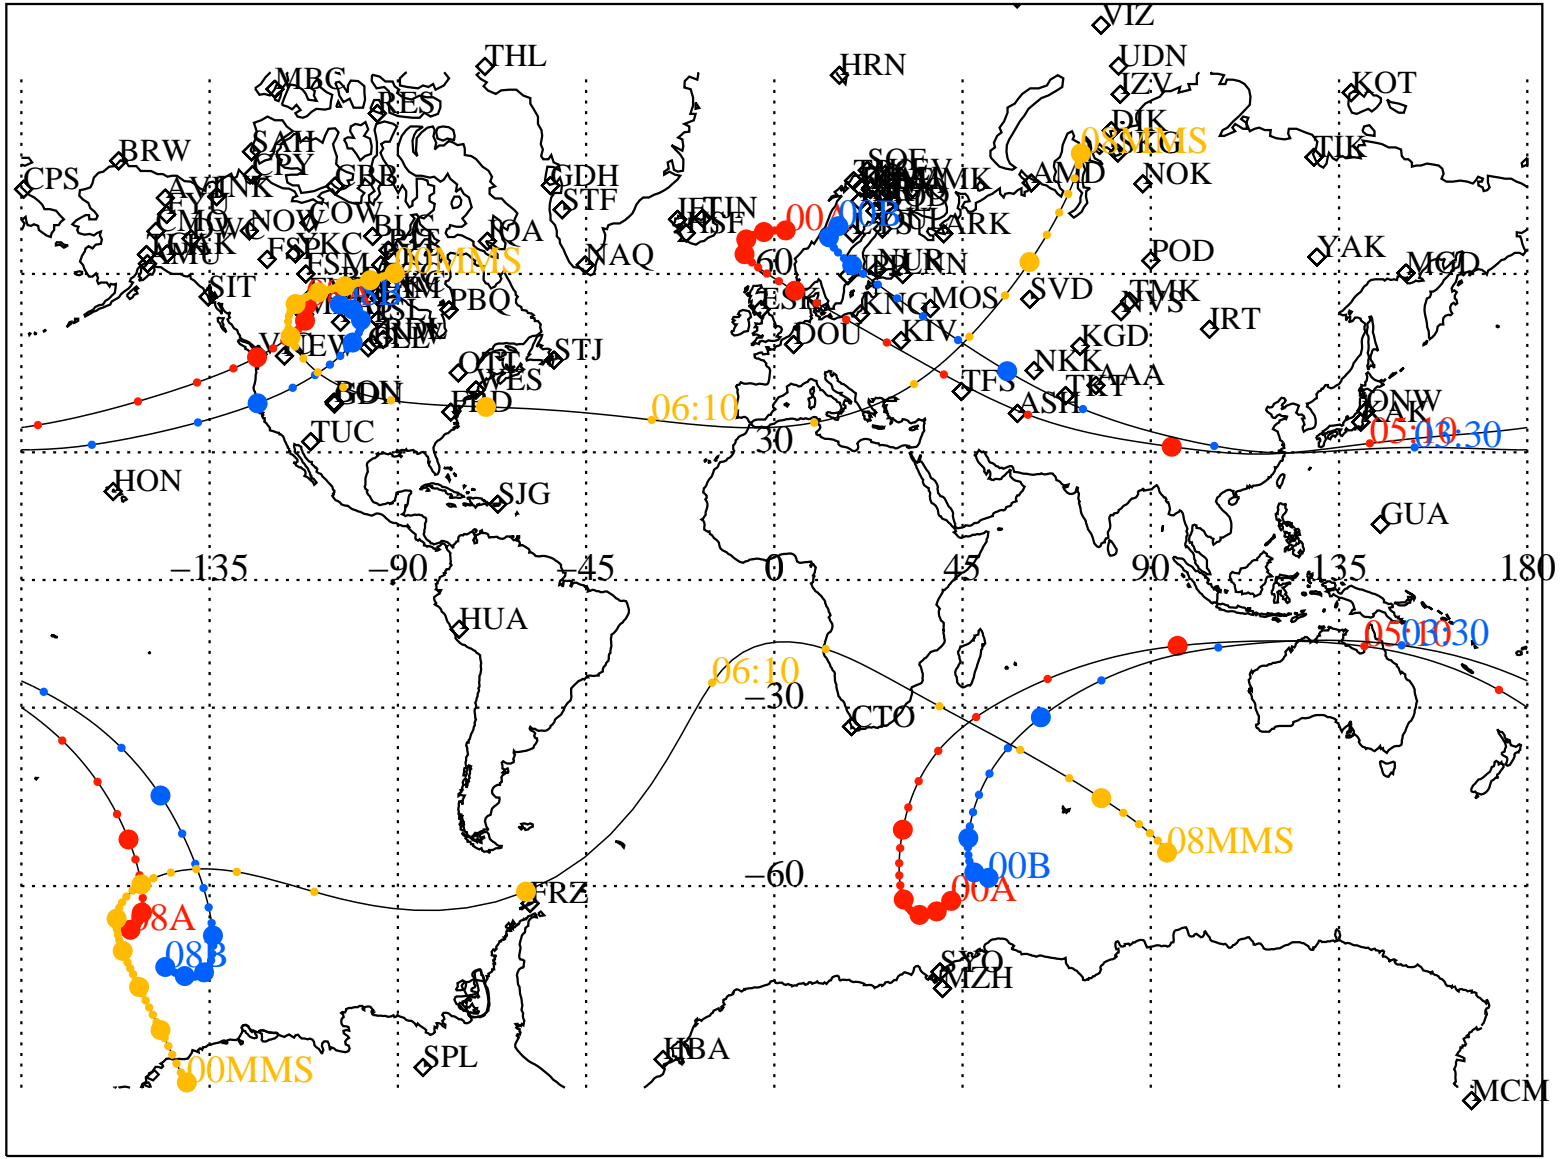

ALE
HELIO S/C ORBITS 2016 286 (10/12) 00:00 to 2016 286 (10/12) 08:00

RBSPA-A, RBSPB-B, CNOFS-CN, MMS1-MMS,