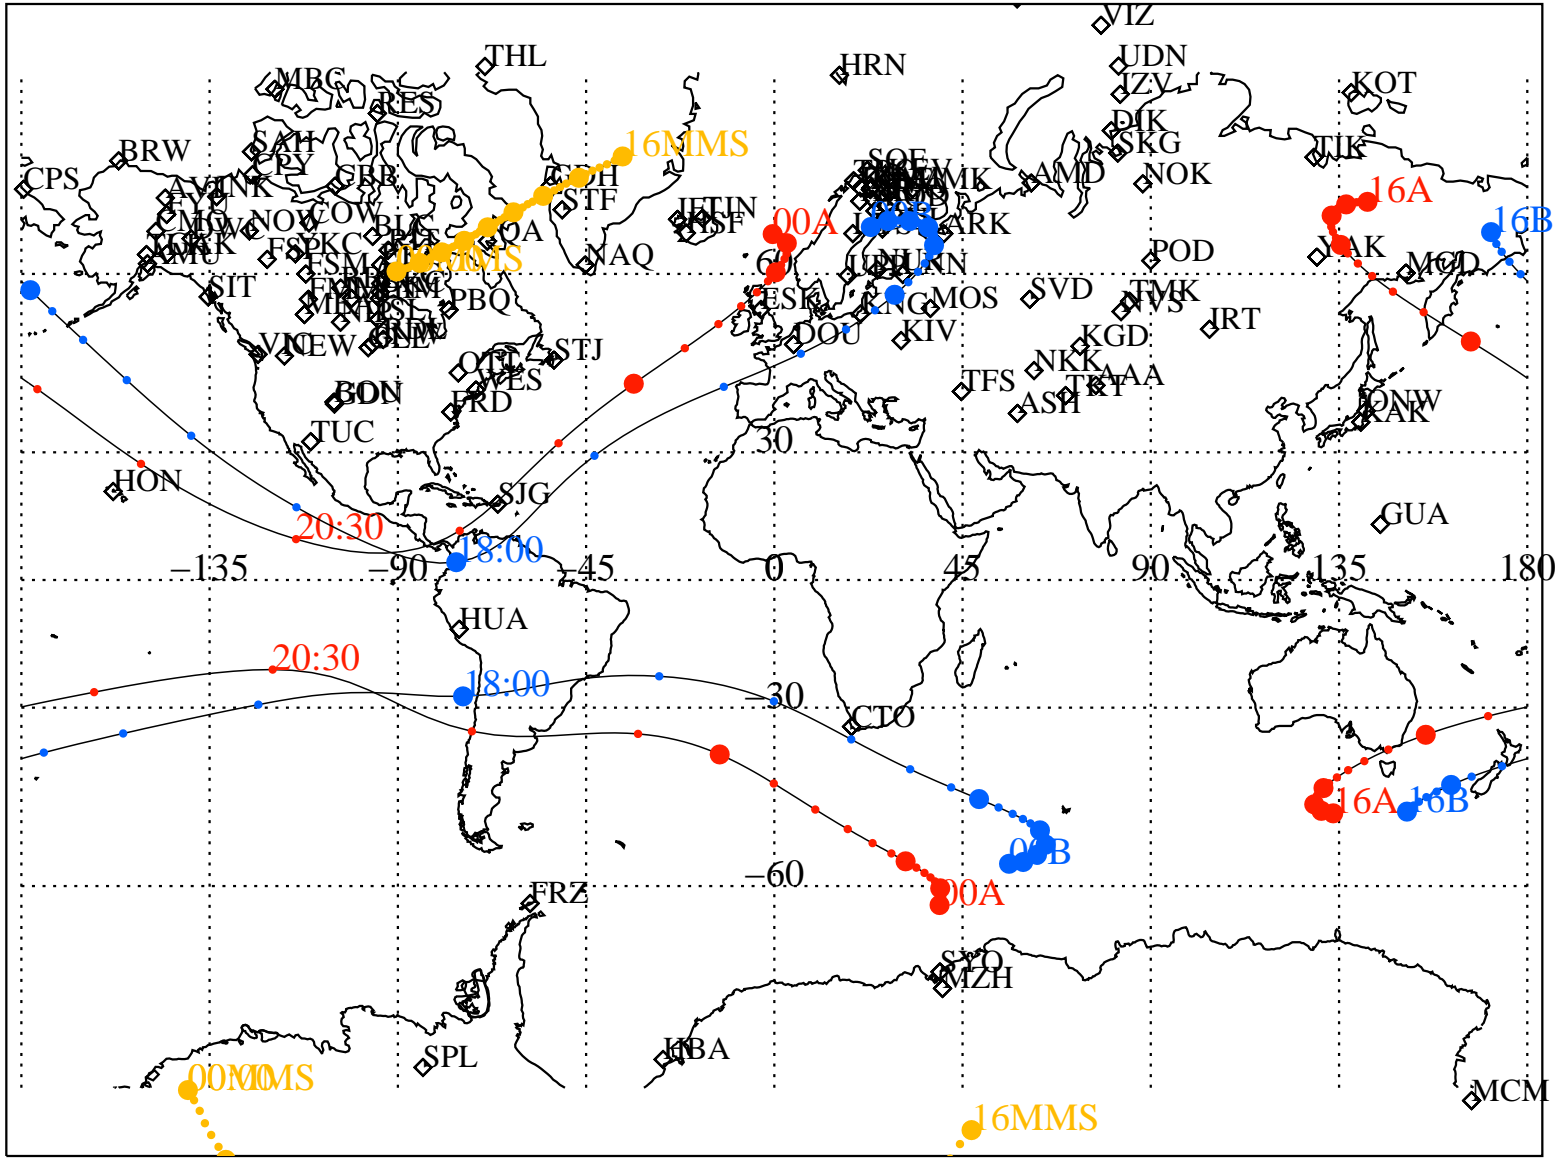

ALE  
**HELIO S/C ORBITS 2016 282 (10/08) 16:00 to 2016 283 (10/09) 00:00**

RBSPA-A, RBSPB-B, CNOFS-CN, MMS1-MMS,