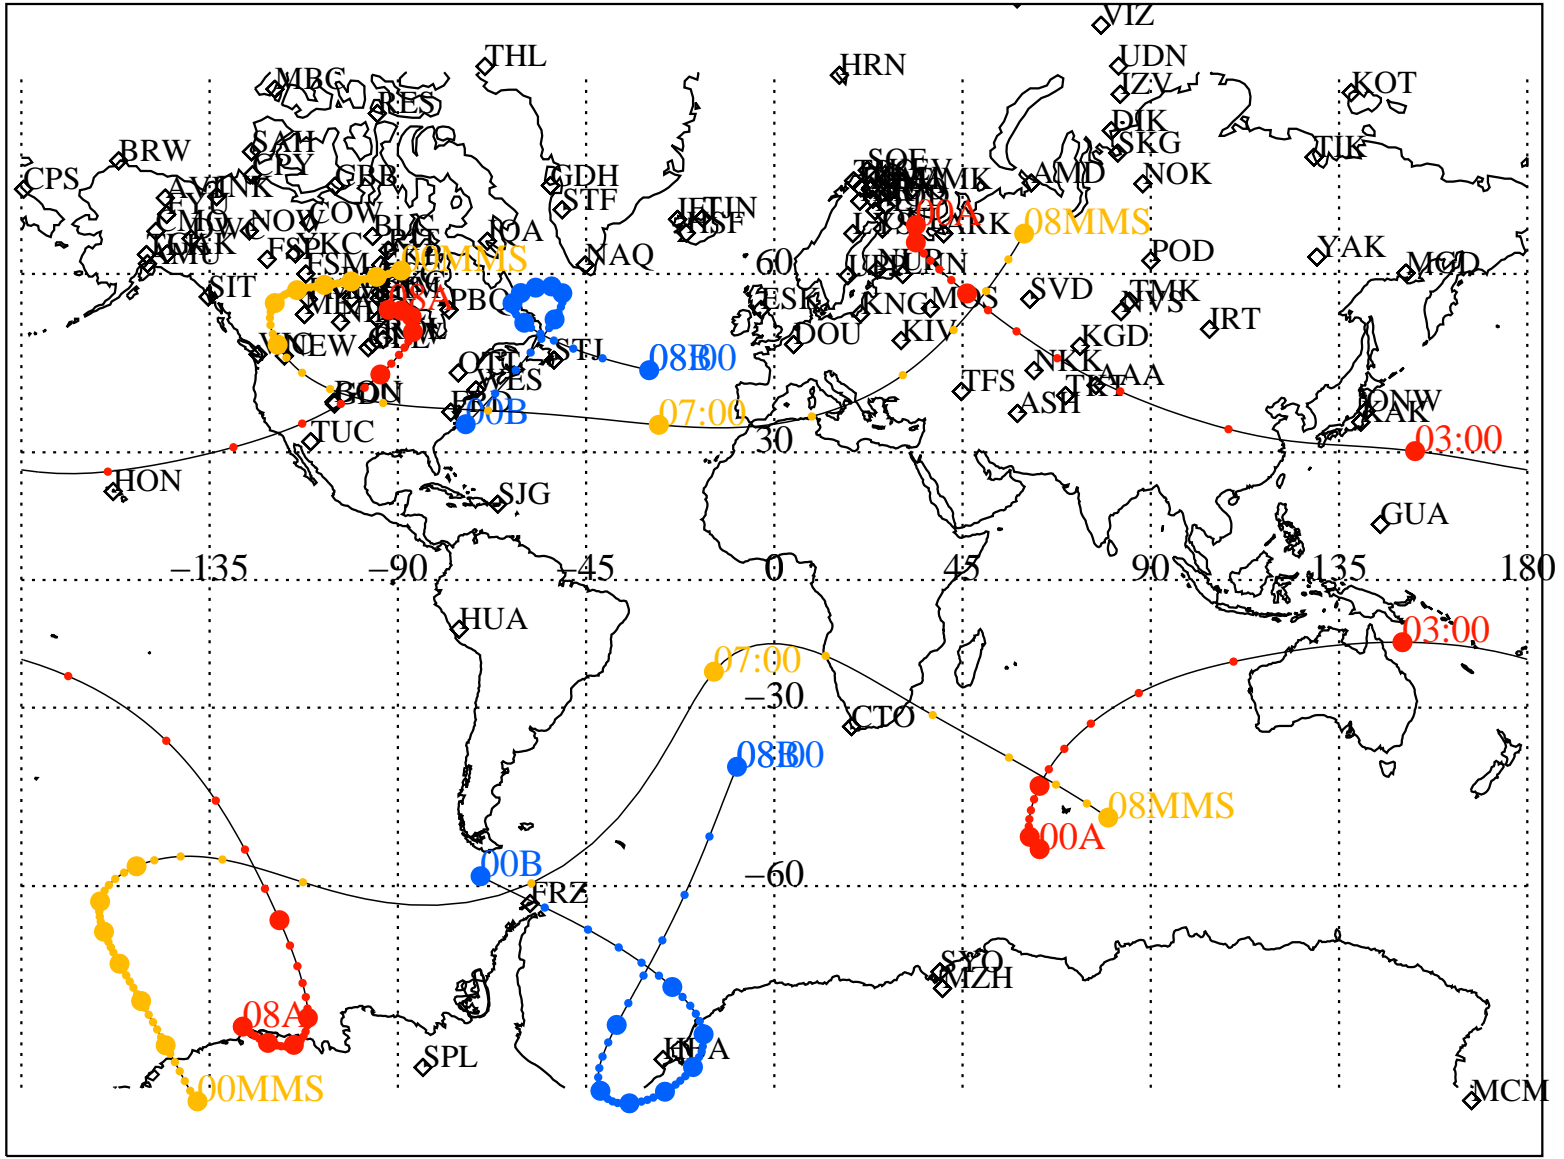

ALE
HELIO S/C ORBITS 2016 279 (10/05) 00:00 to 2016 279 (10/05) 08:00

RBSPA-A, RBSPB-B, CNOFS-CN, MMS1-MMS,