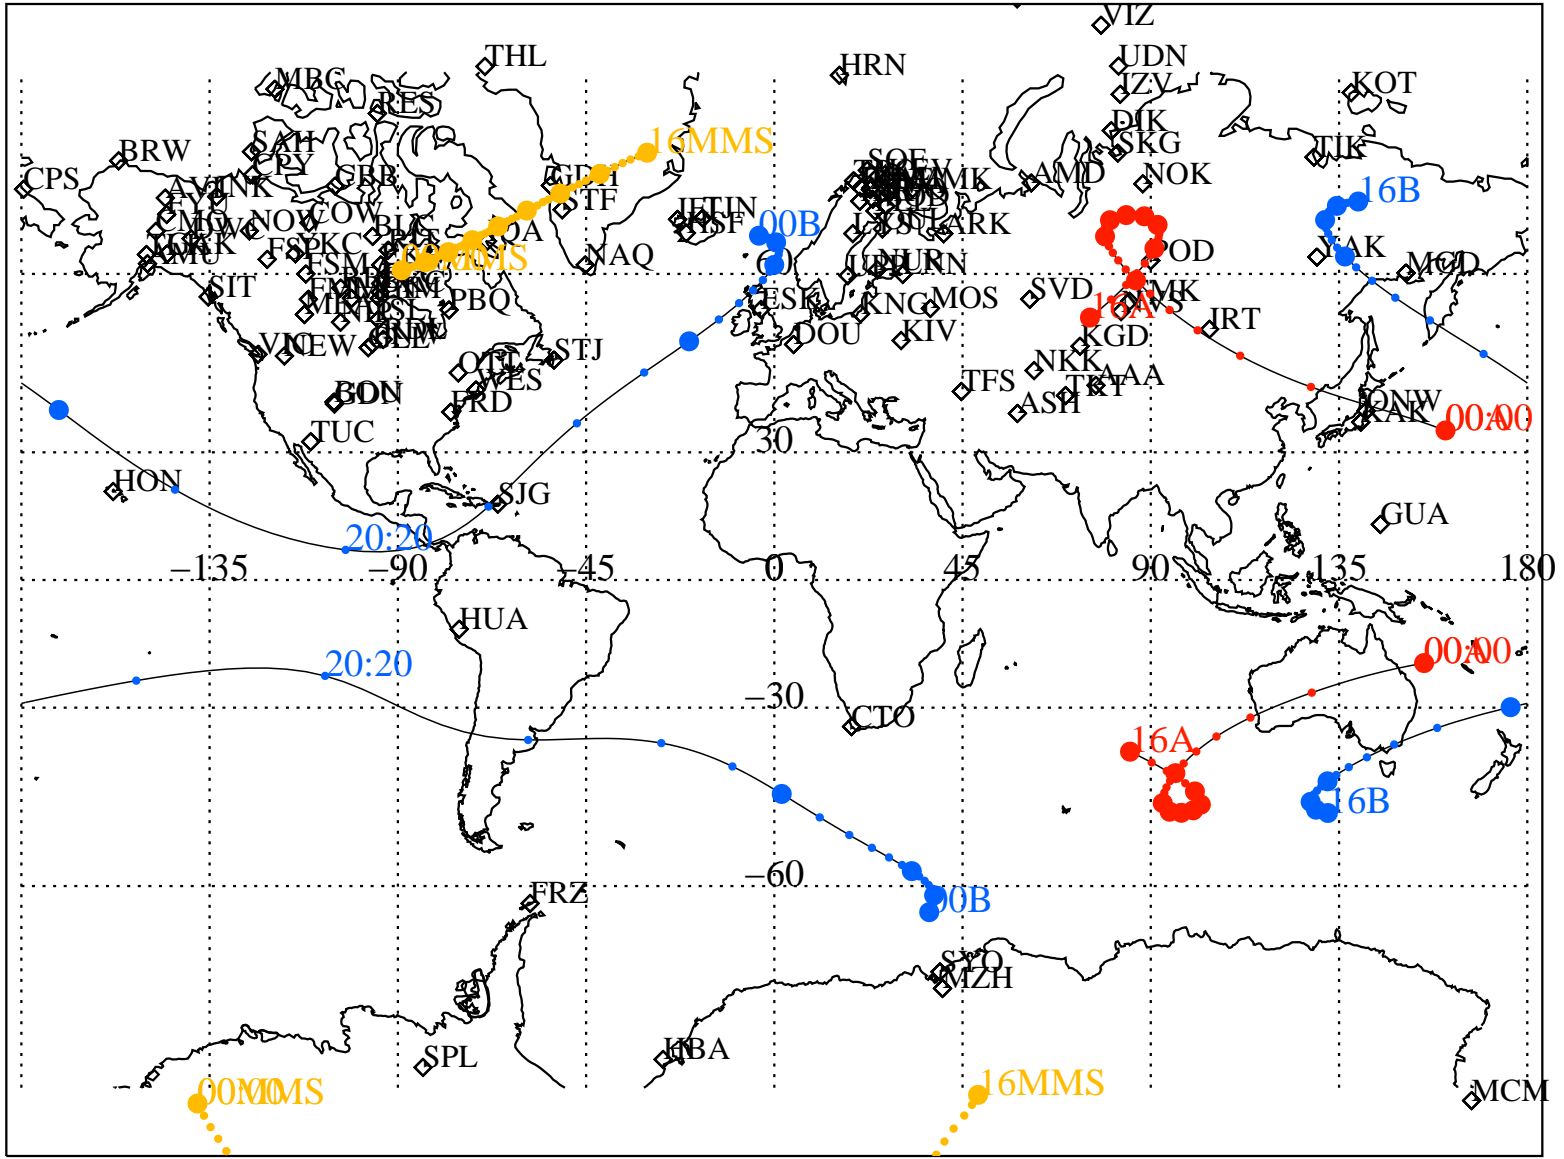

ALE  
**HELIO S/C ORBITS 2016 277 (10/03) 16:00 to 2016 278 (10/04) 00:00**

RBSPA-A, RBSPB-B, CNOFS-CN, MMS1-MMS,