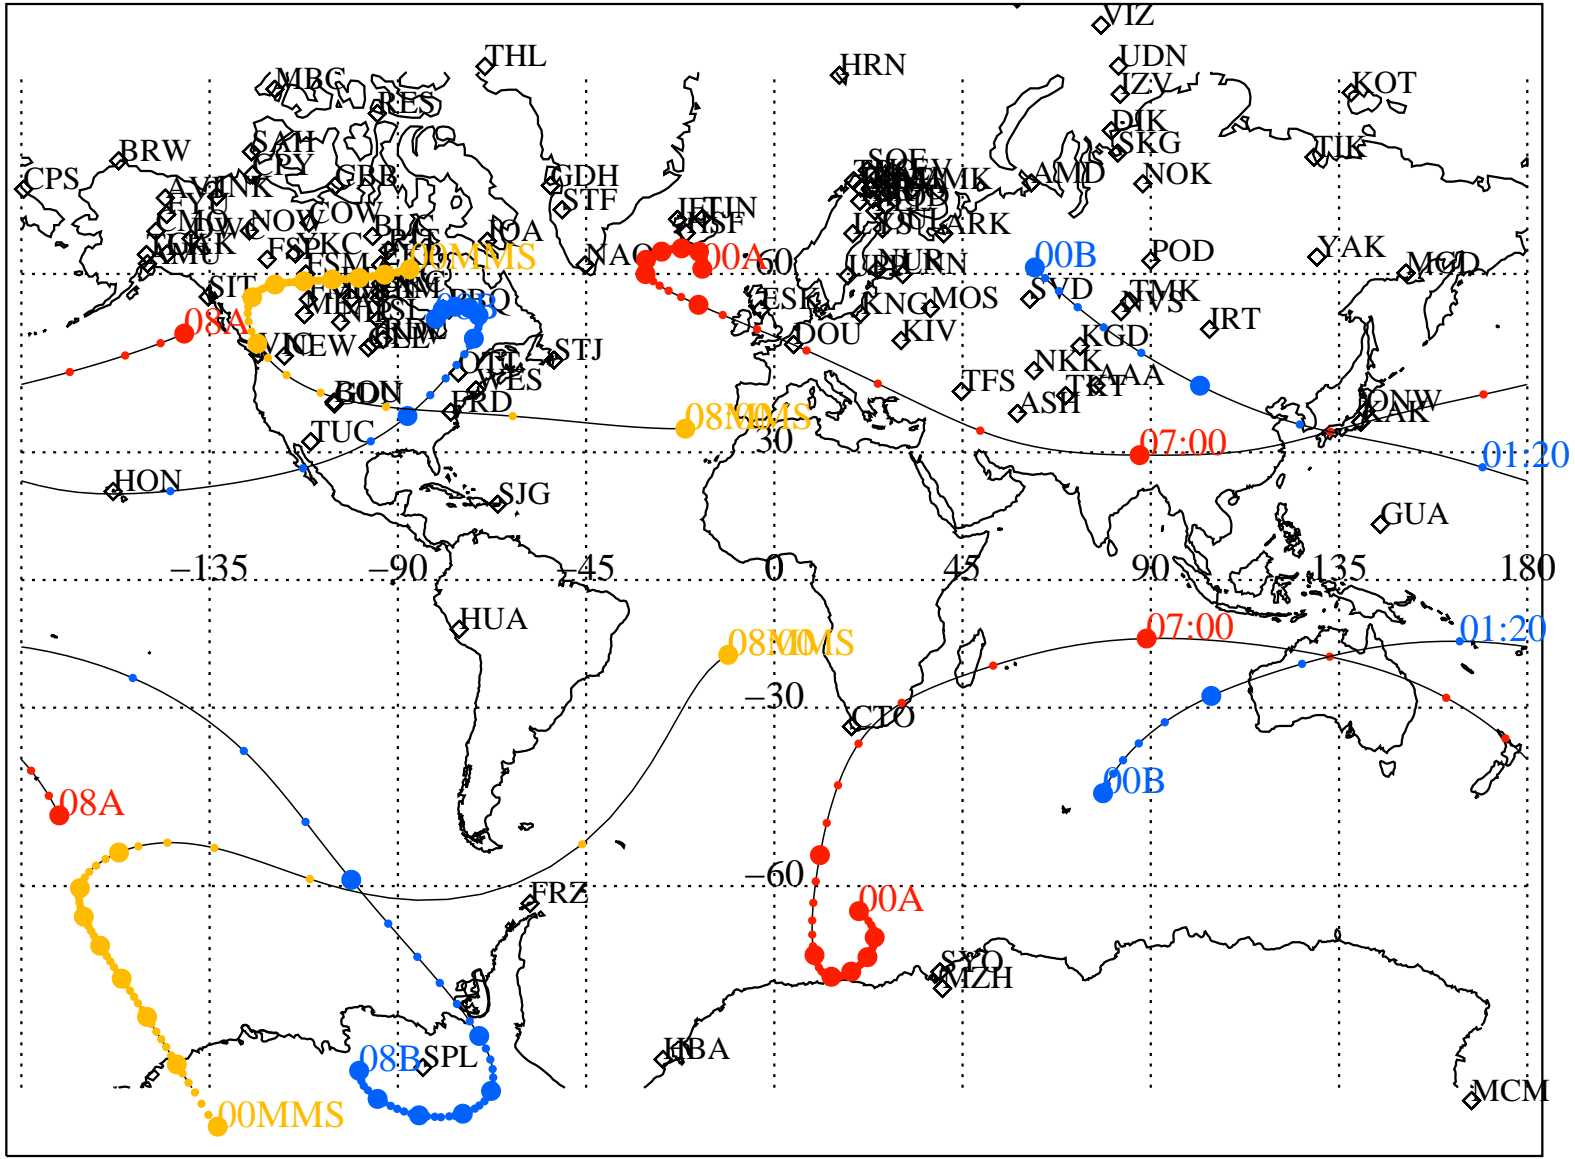

ALE
HELIO S/C ORBITS 2016 271 (09/27) 00:00 to 2016 271 (09/27) 08:00

RBSPA-A, RBSPB-B, CNOFS-CN, MMS1-MMS,