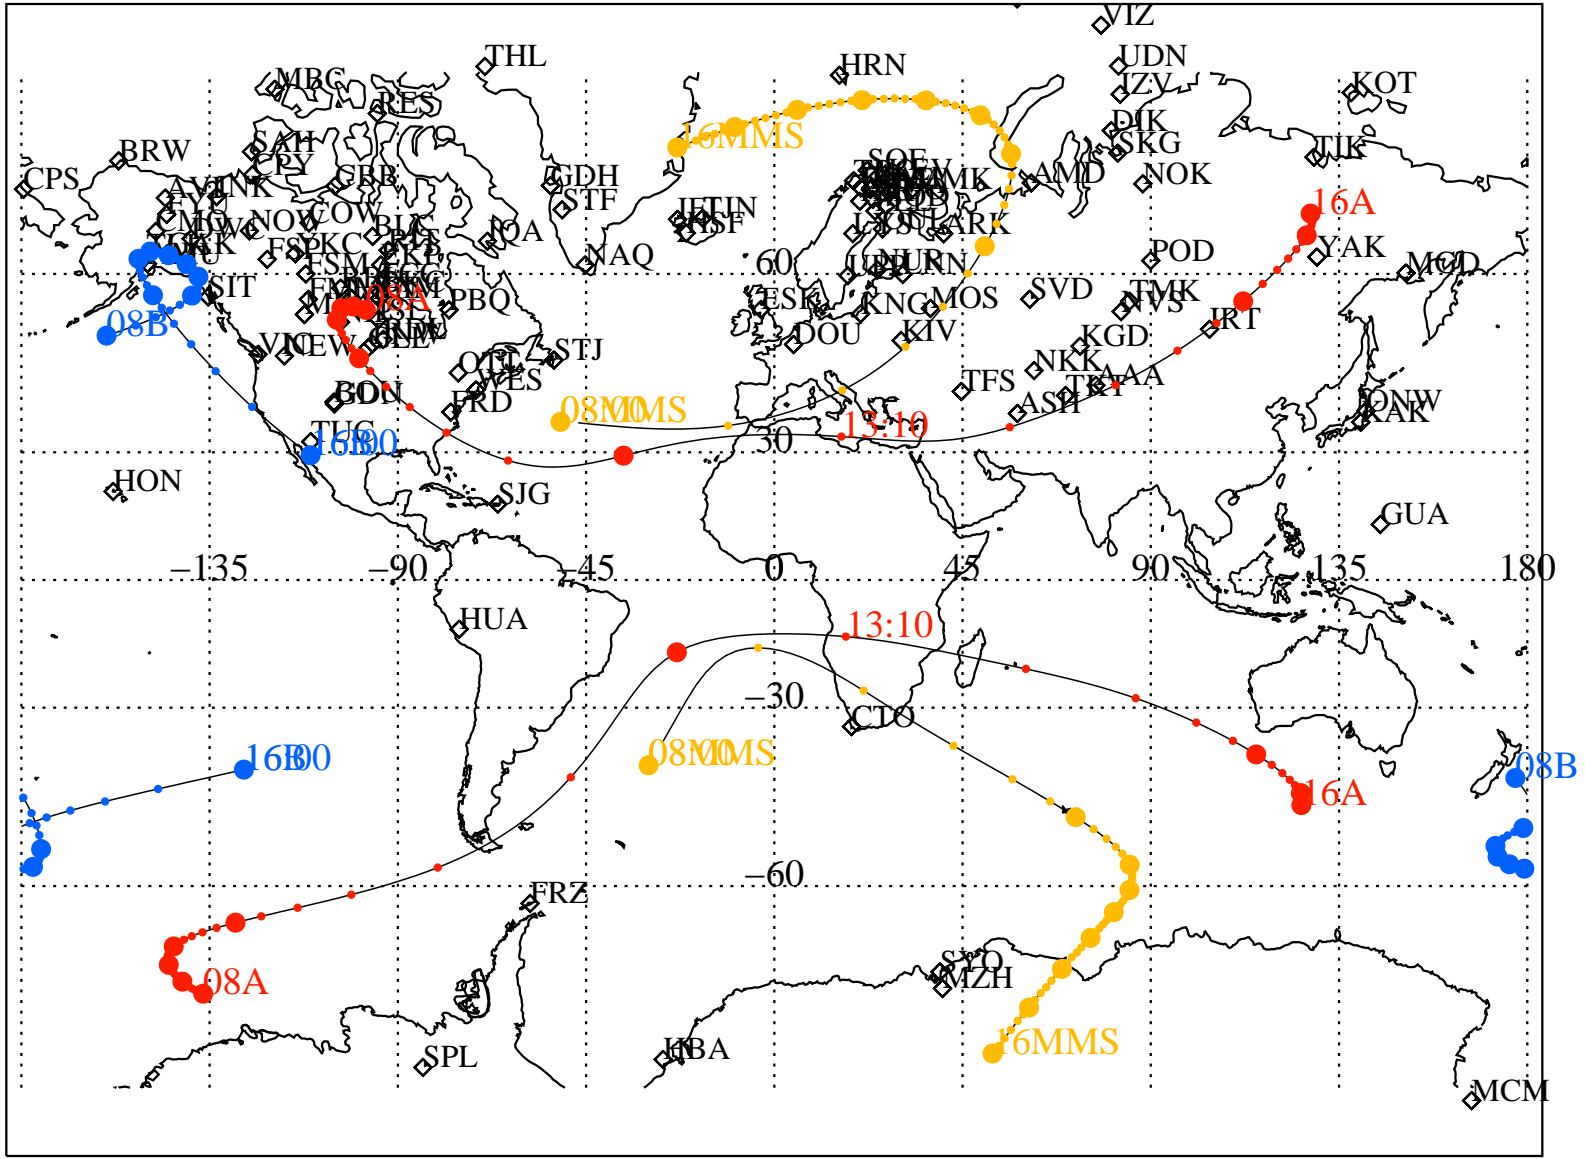

ALE  
**HELIO S/C ORBITS 2016 270 (09/26) 08:00 to 2016 270 (09/26) 16:00**

RBSPA-A, RBSPB-B, CNOFS-CN, MMS1-MMS,