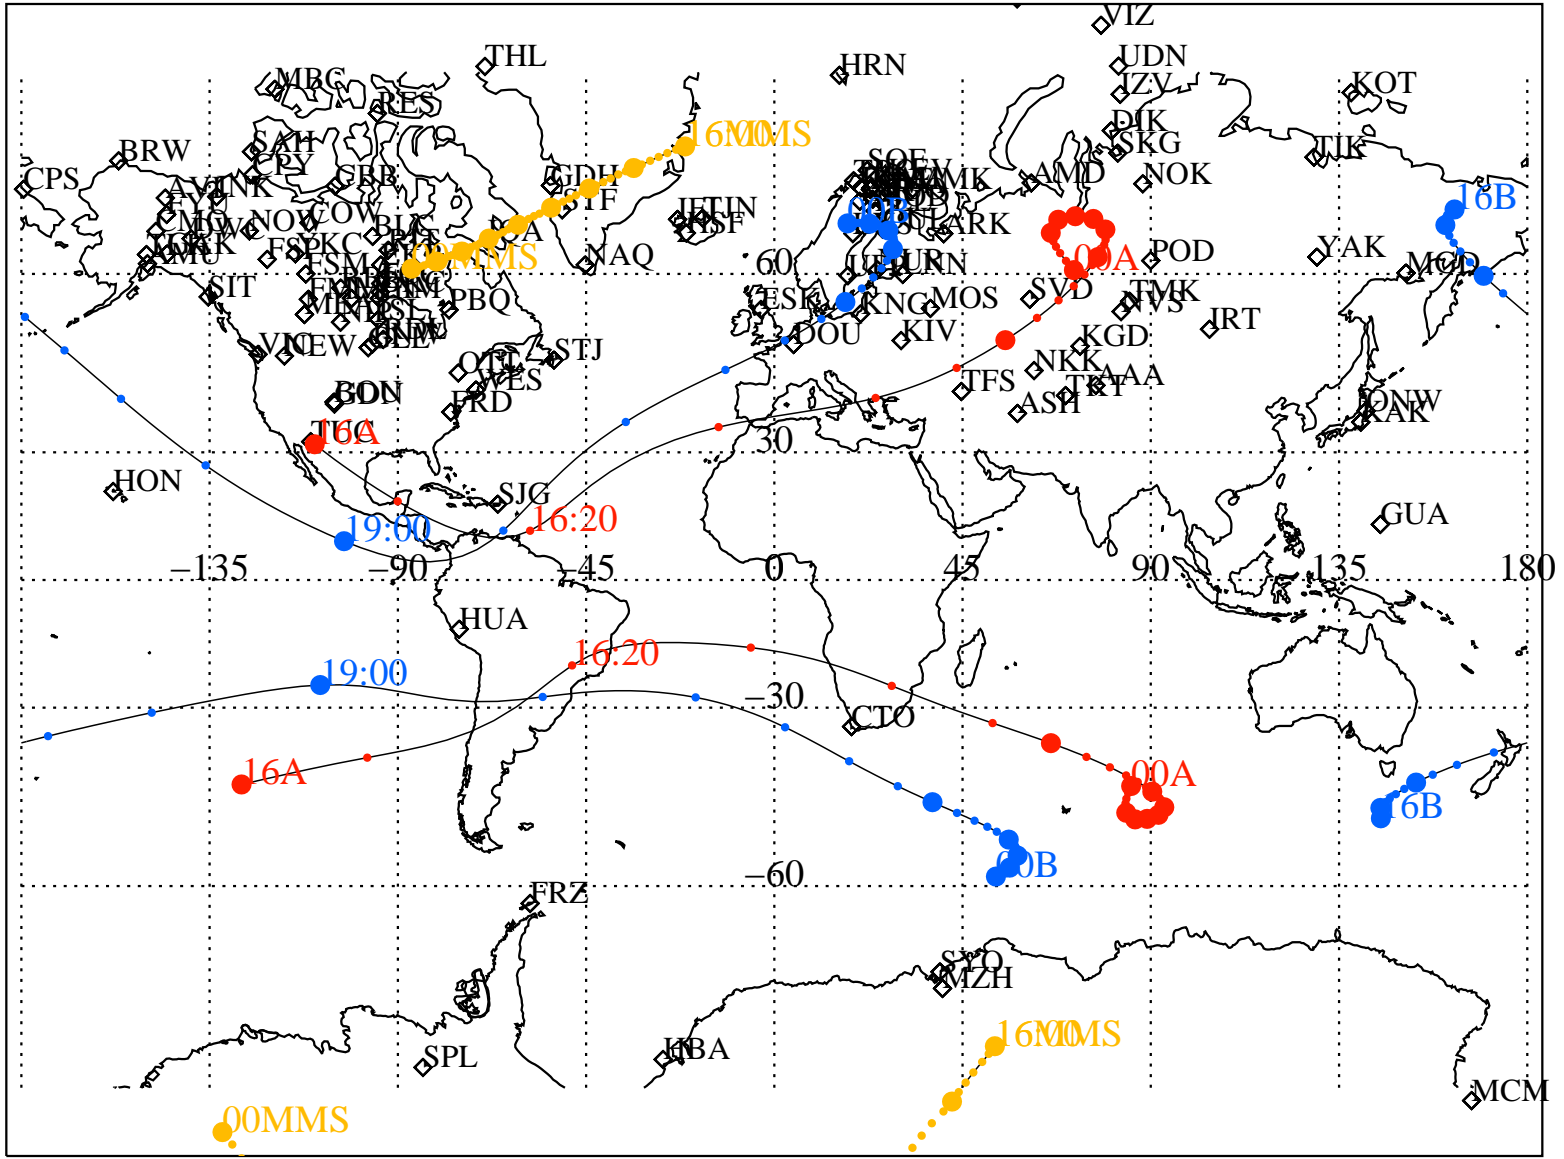

ALE
HELIO S/C ORBITS 2016 268 (09/24) 16:00 to 2016 269 (09/25) 00:00

RBSPA-A, RBSPB-B, CNOFS-CN, MMS1-MMS,