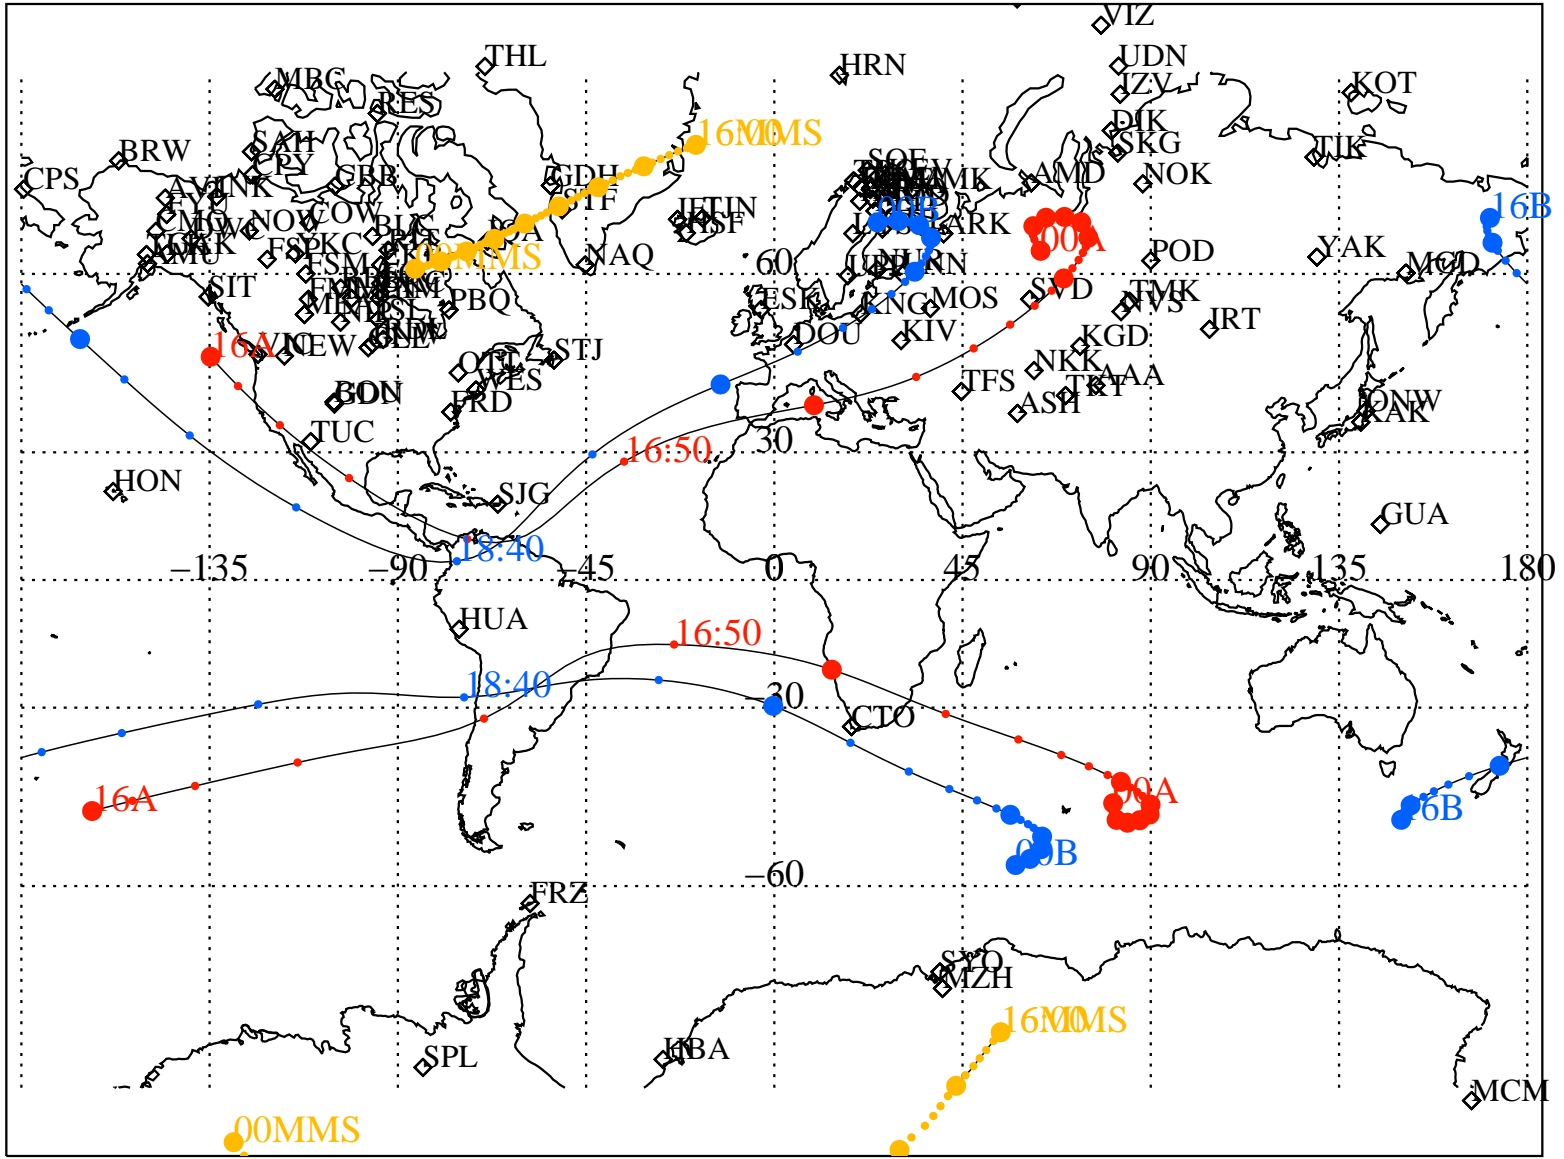

ALE
HELIO S/C ORBITS 2016 265 (09/21) 16:00 to 2016 266 (09/22) 00:00

RBSPA-A, RBSPB-B, CNOFS-CN, MMS1-MMS,