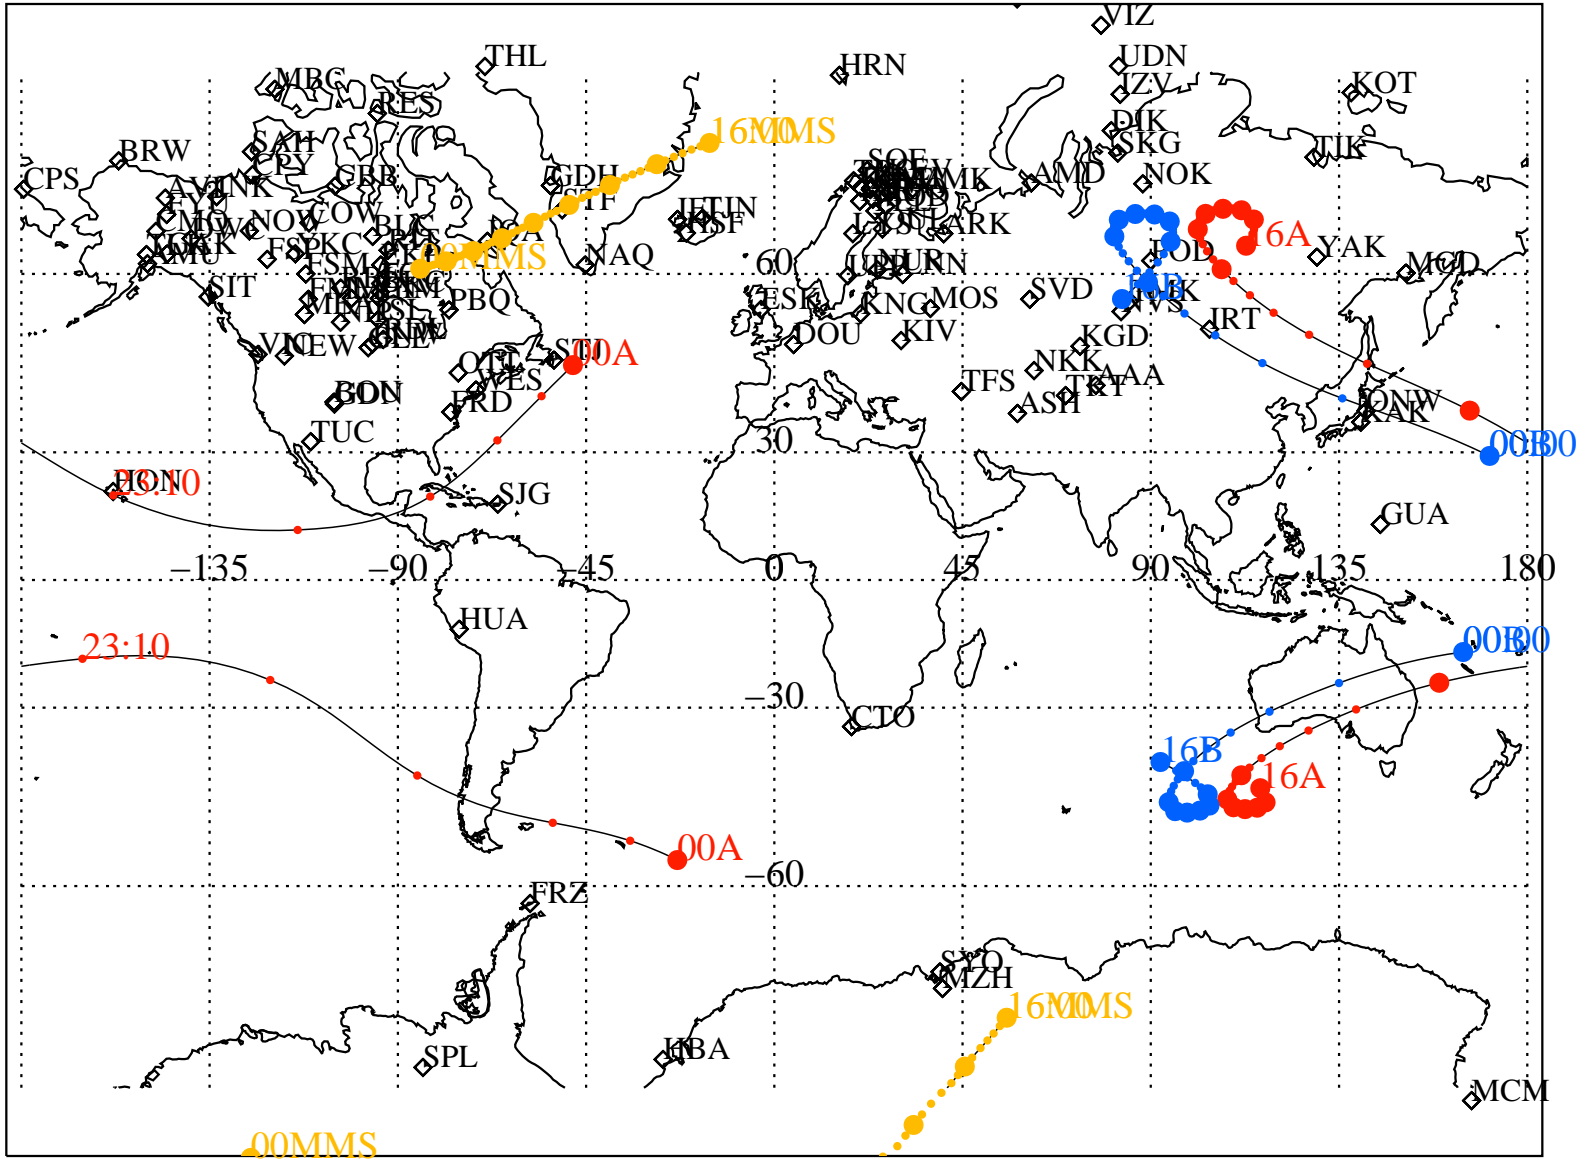

ALE
HELIO S/C ORBITS 2016 261 (09/17) 16:00 to 2016 262 (09/18) 00:00

RBSPA-A, RBSPB-B, CNOFS-CN, MMS1-MMS,