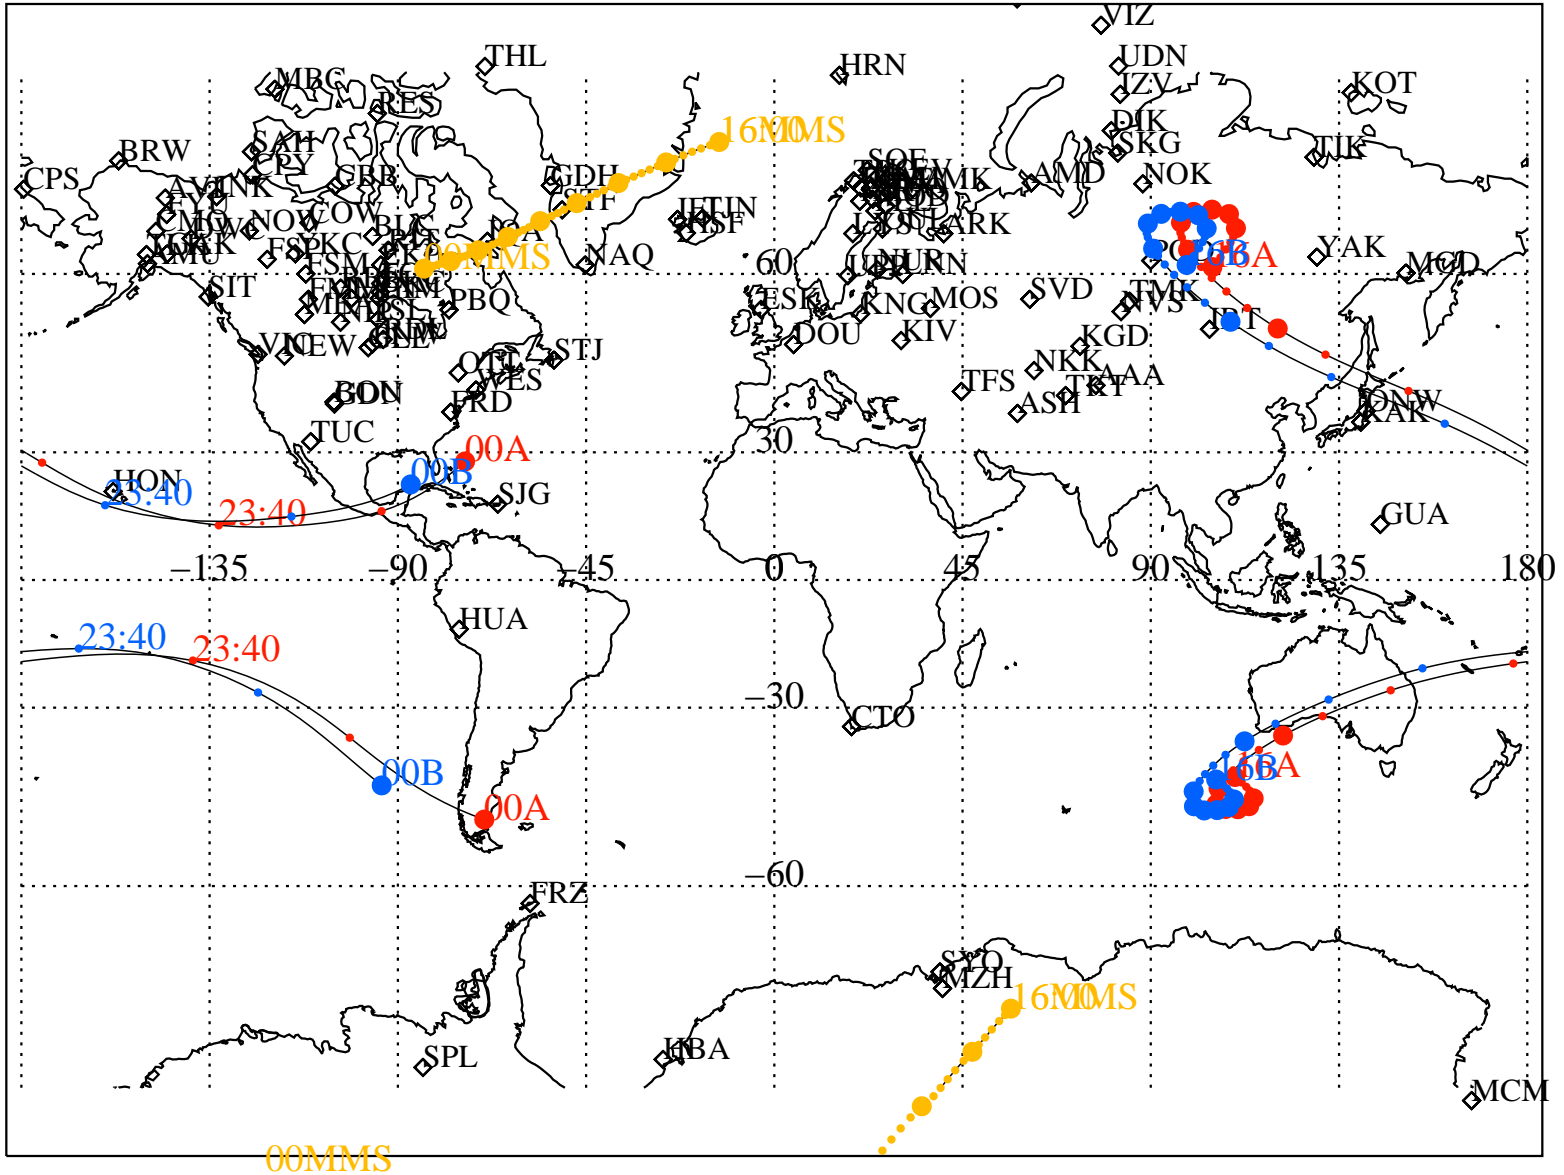

ALE
HELIO S/C ORBITS 2016 258 (09/14) 16:00 to 2016 259 (09/15) 00:00

RBSPA-A, RBSPB-B, CNOFS-CN, MMS1-MMS,