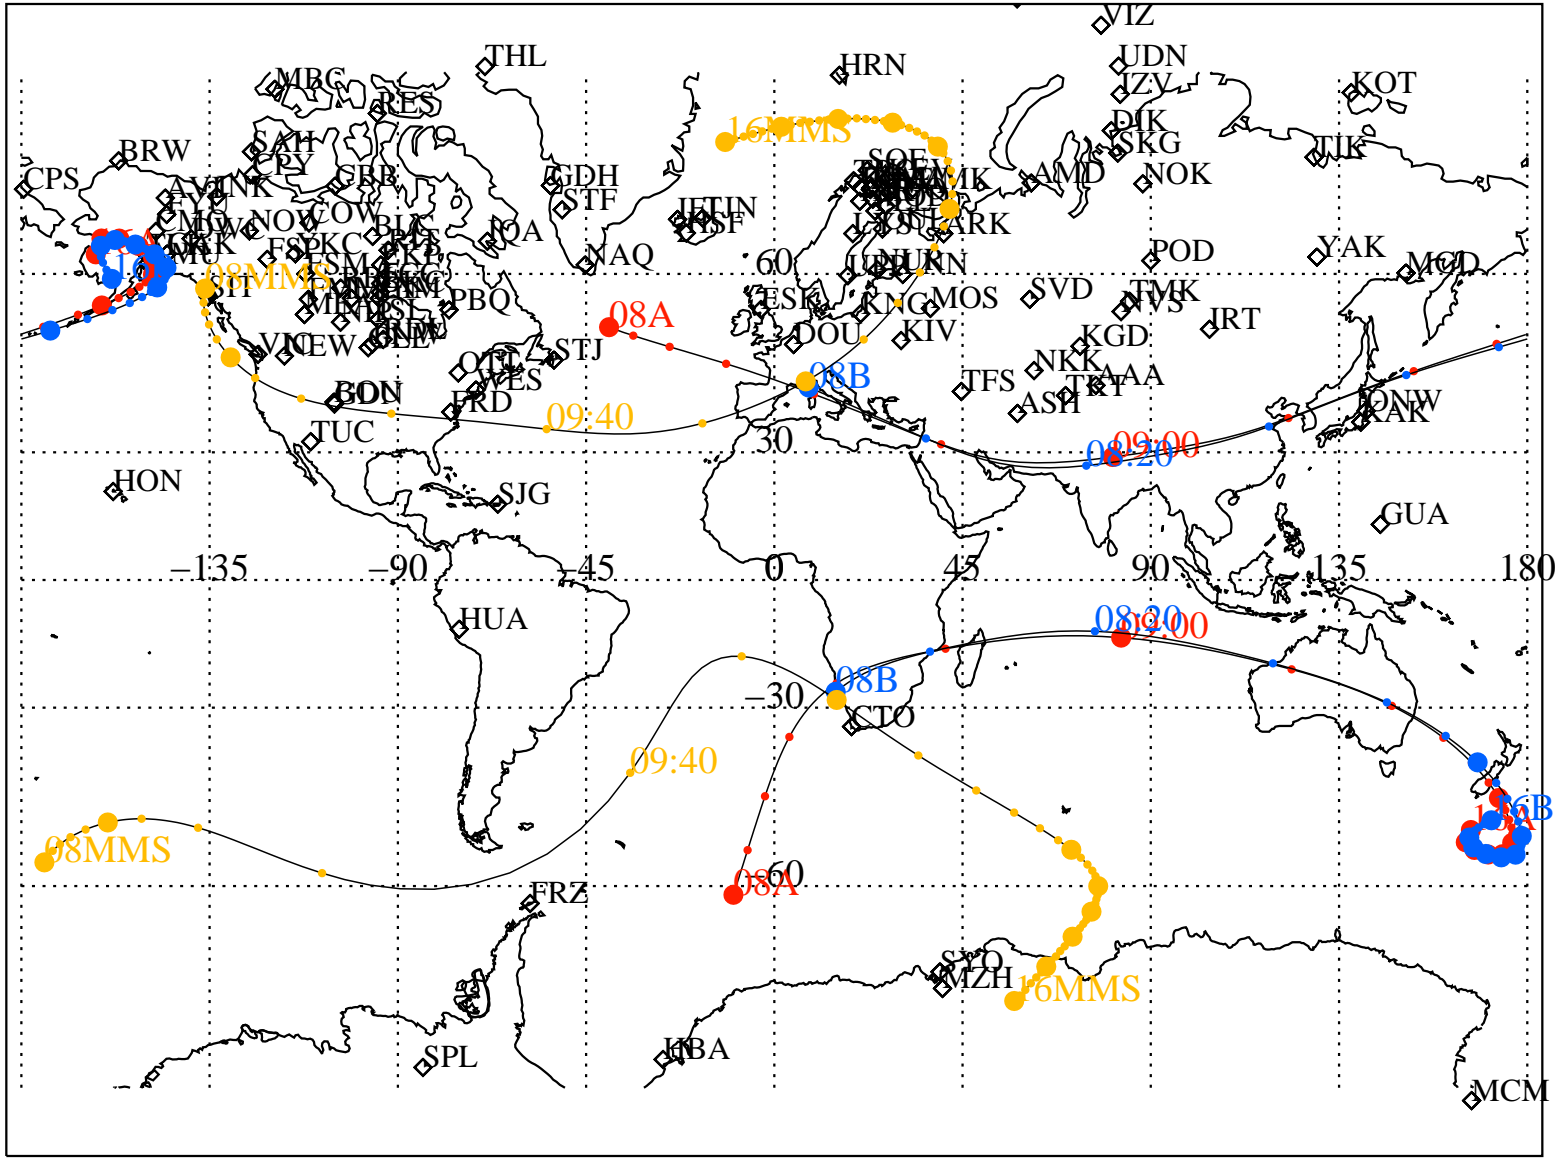

ALE
HELIO S/C ORBITS 2016 256 (09/12) 08:00 to 2016 256 (09/12) 16:00

RBSPA-A, RBSPB-B, CNOFS-CN, MMS1-MMS,