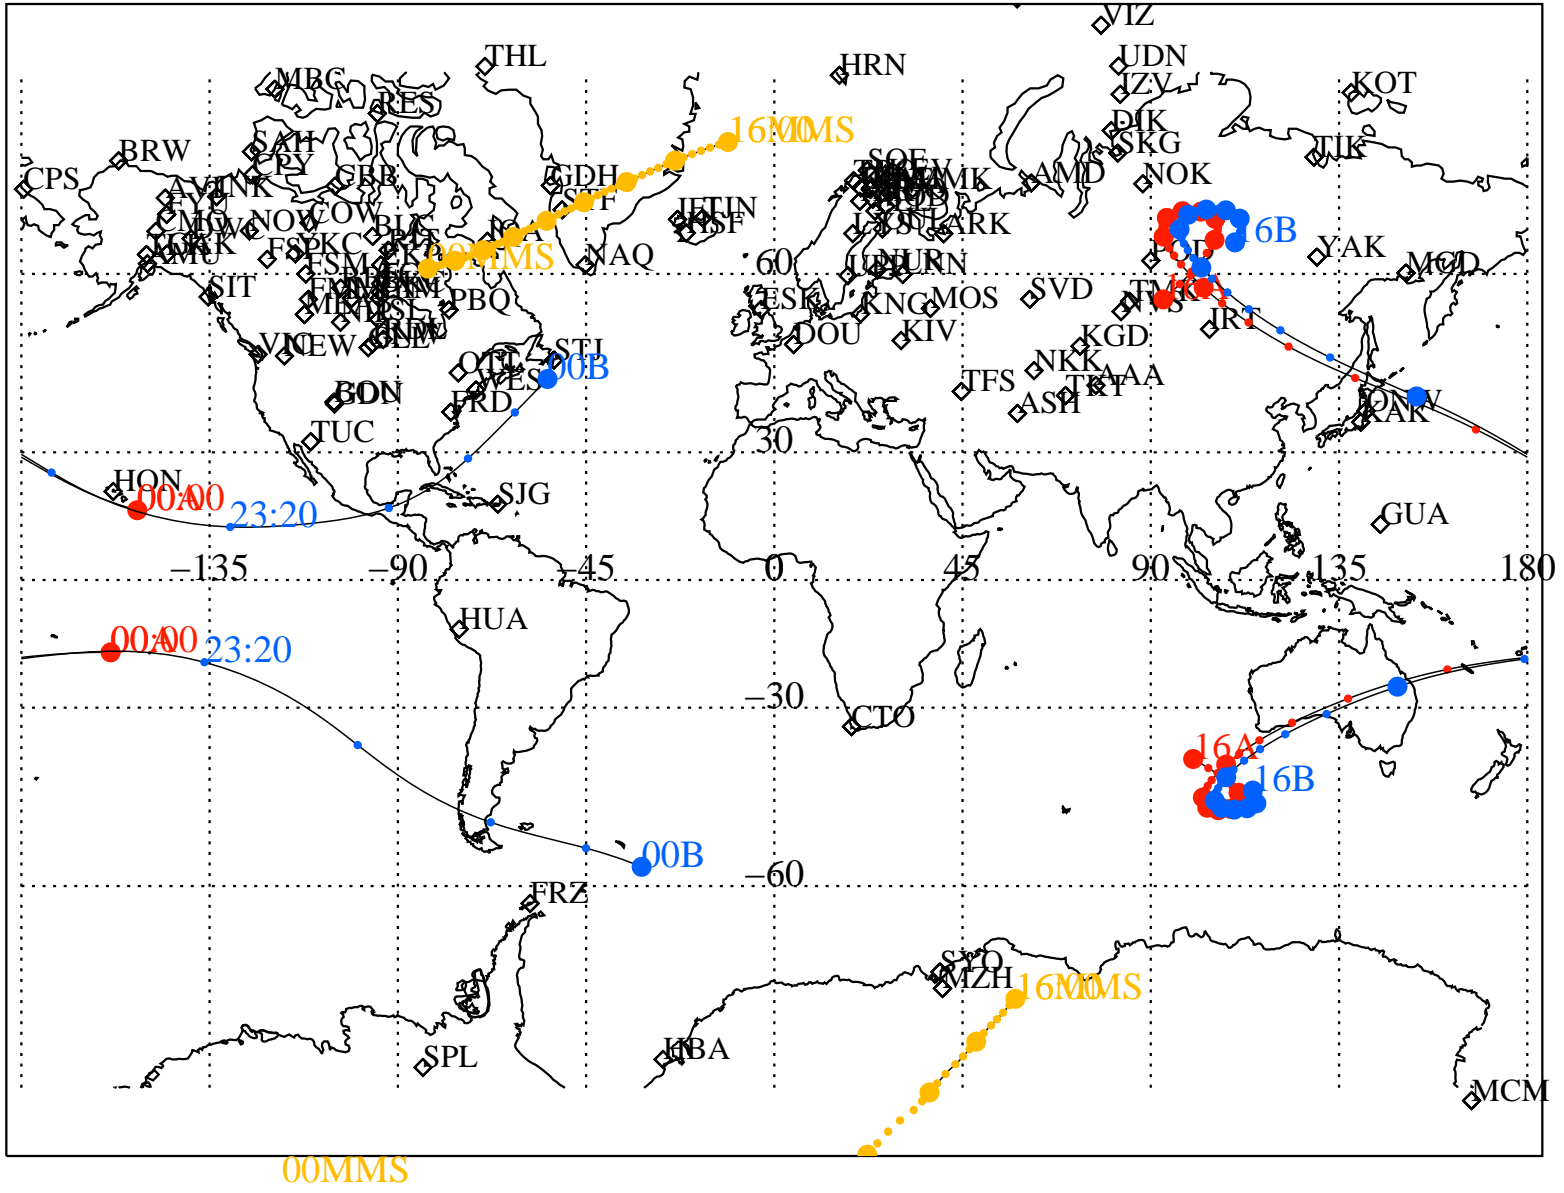

ALE  
HELIO S/C ORBITS 2016 255 (09/11) 16:00 to 2016 256 (09/12) 00:00

RBSPA-A, RBSPB-B, CNOFS-CN, MMS1-MMS,