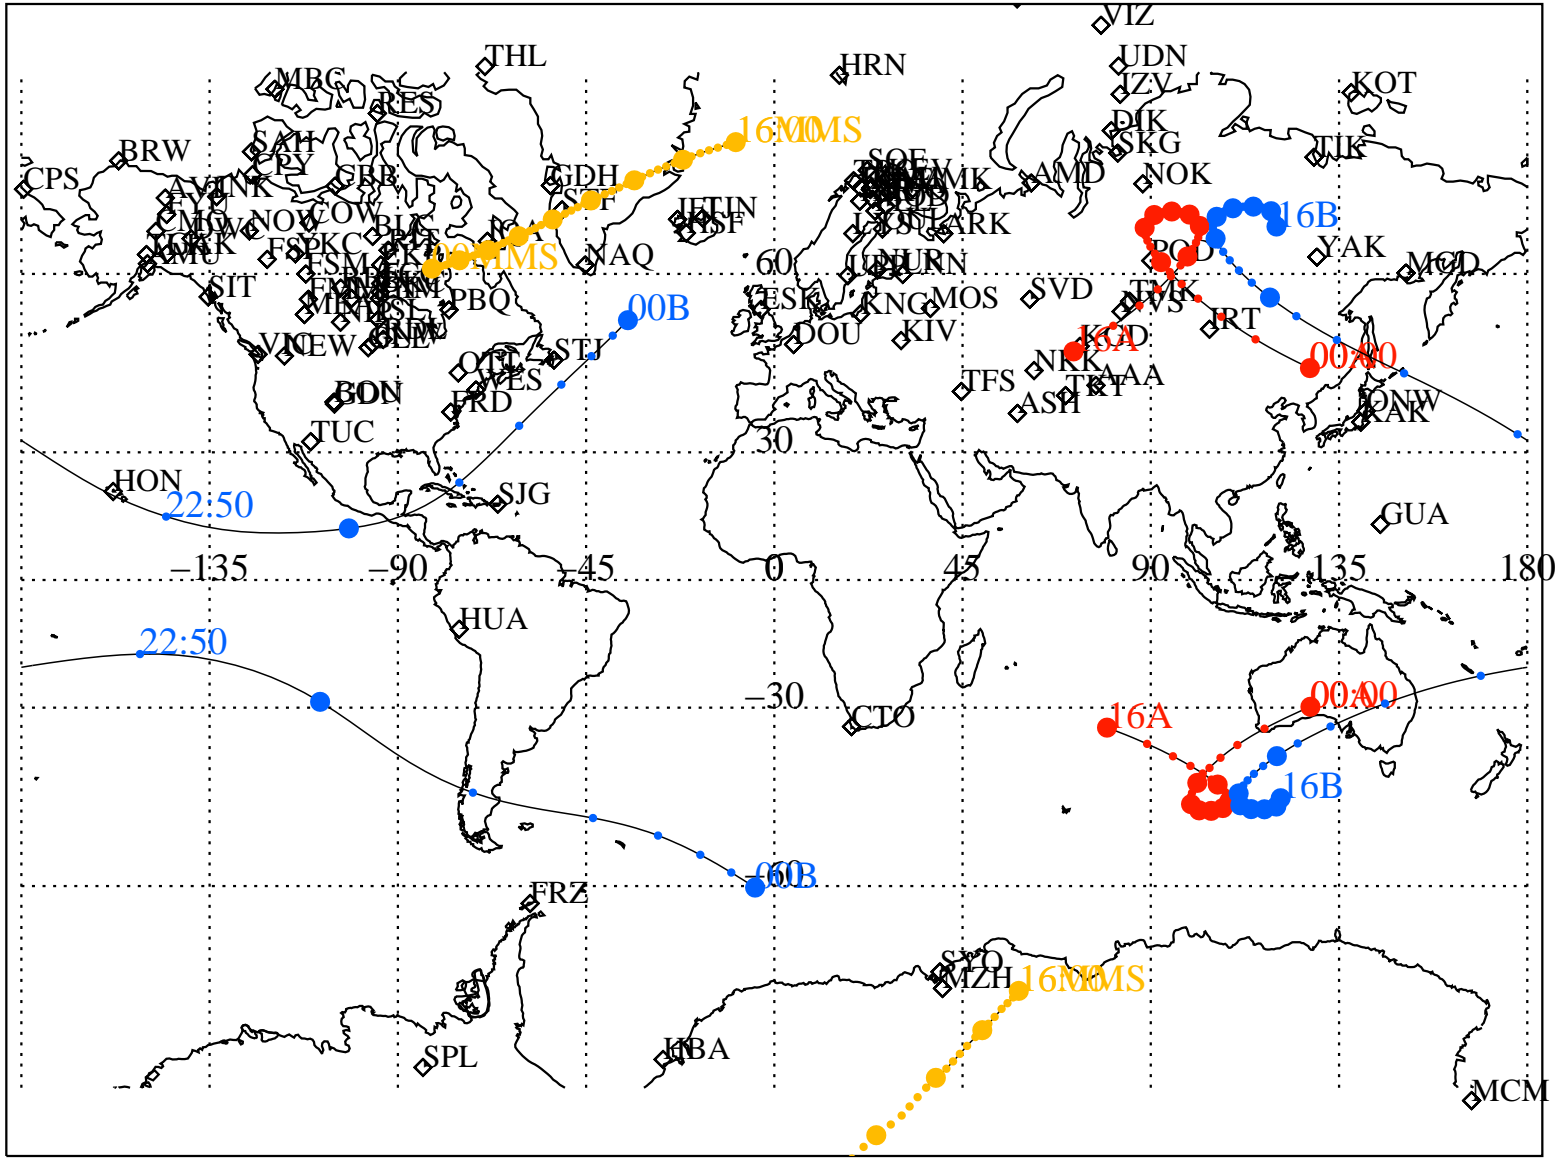

ALE
 HELIO S/C ORBITS 2016 252 (09/08) 16:00 to 2016 253 (09/09) 00:00

00MMS

RBSPA-A, RBSPB-B, CNOFS-CN, MMS1-MMS,