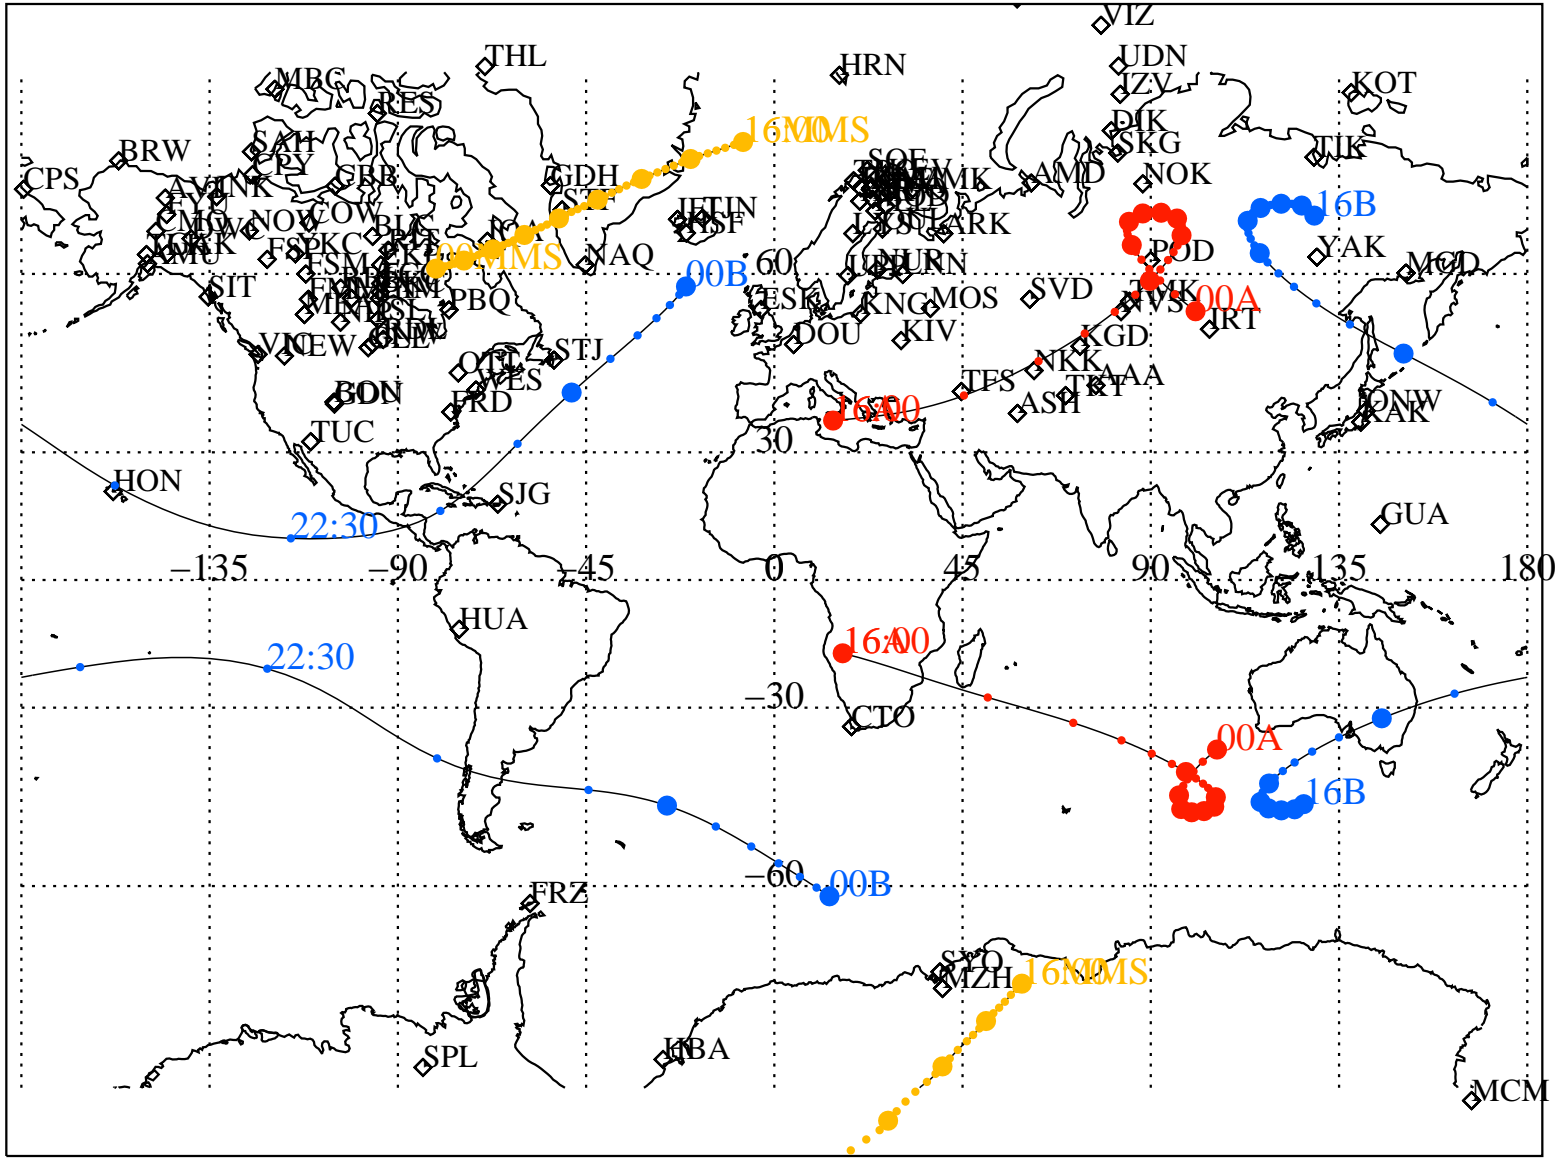

ALE
HELIO S/C ORBITS 2016 249 (09/05) 16:00 to 2016 250 (09/06) 00:00

00MMS

RBSPA-A, RBSPB-B, CNOFS-CN, MMS1-MMS,