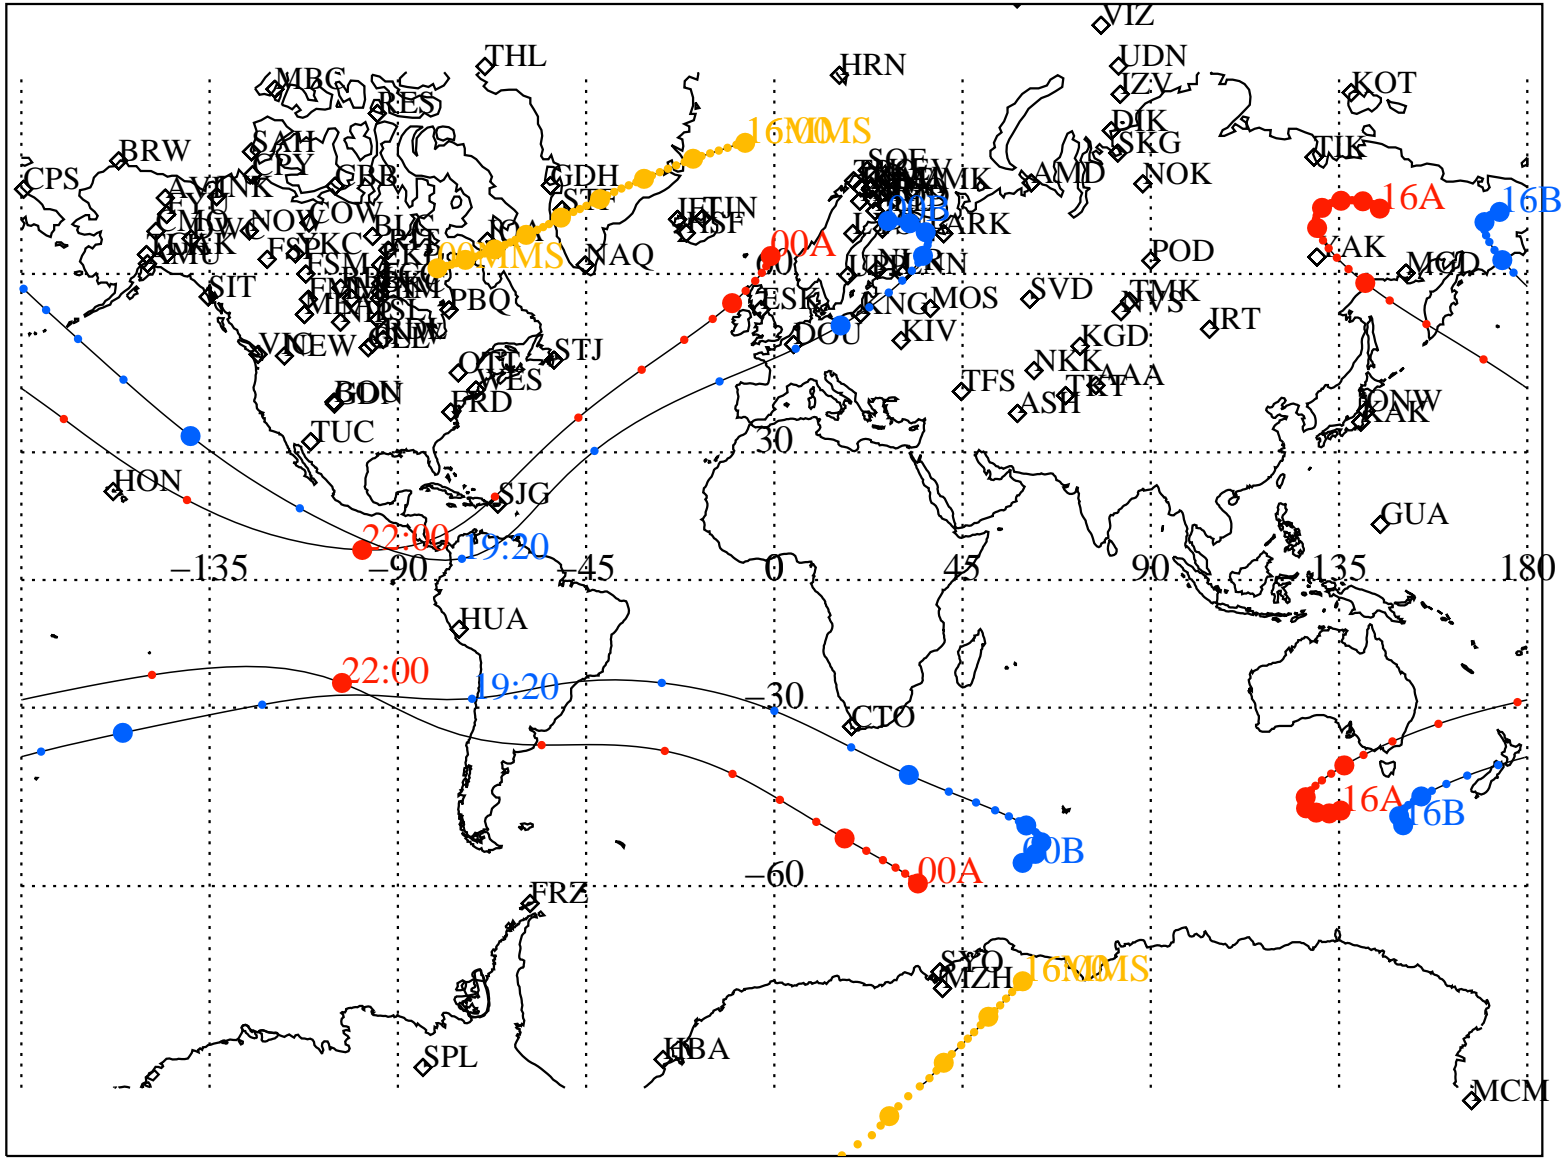

ALE
HELIO S/C ORBITS 2016 248 (09/04) 16:00 to 2016 249 (09/05) 00:00

00MMS

RBSPA-A, RBSPB-B, CNOFS-CN, MMS1-MMS,