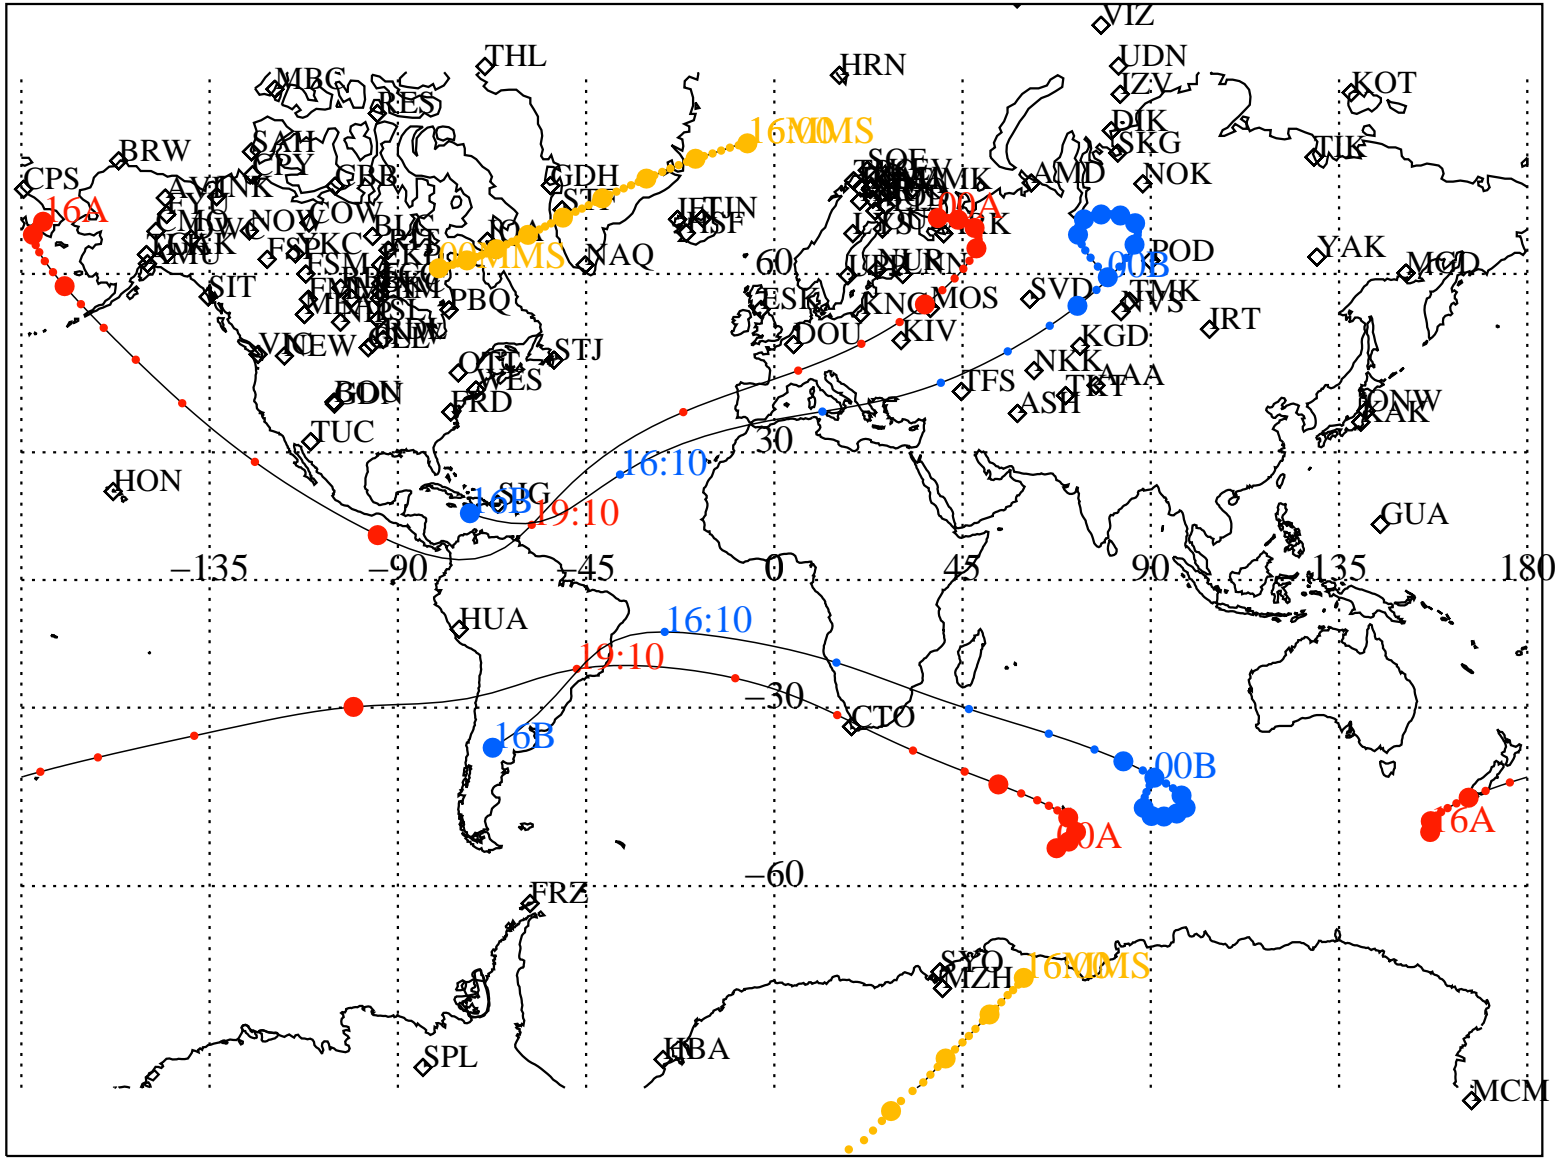

ALE
HELIO S/C ORBITS 2016 247 (09/03) 16:00 to 2016 248 (09/04) 00:00

00MMS

RBSPA-A, RBSPB-B, CNOFS-CN, MMS1-MMS,