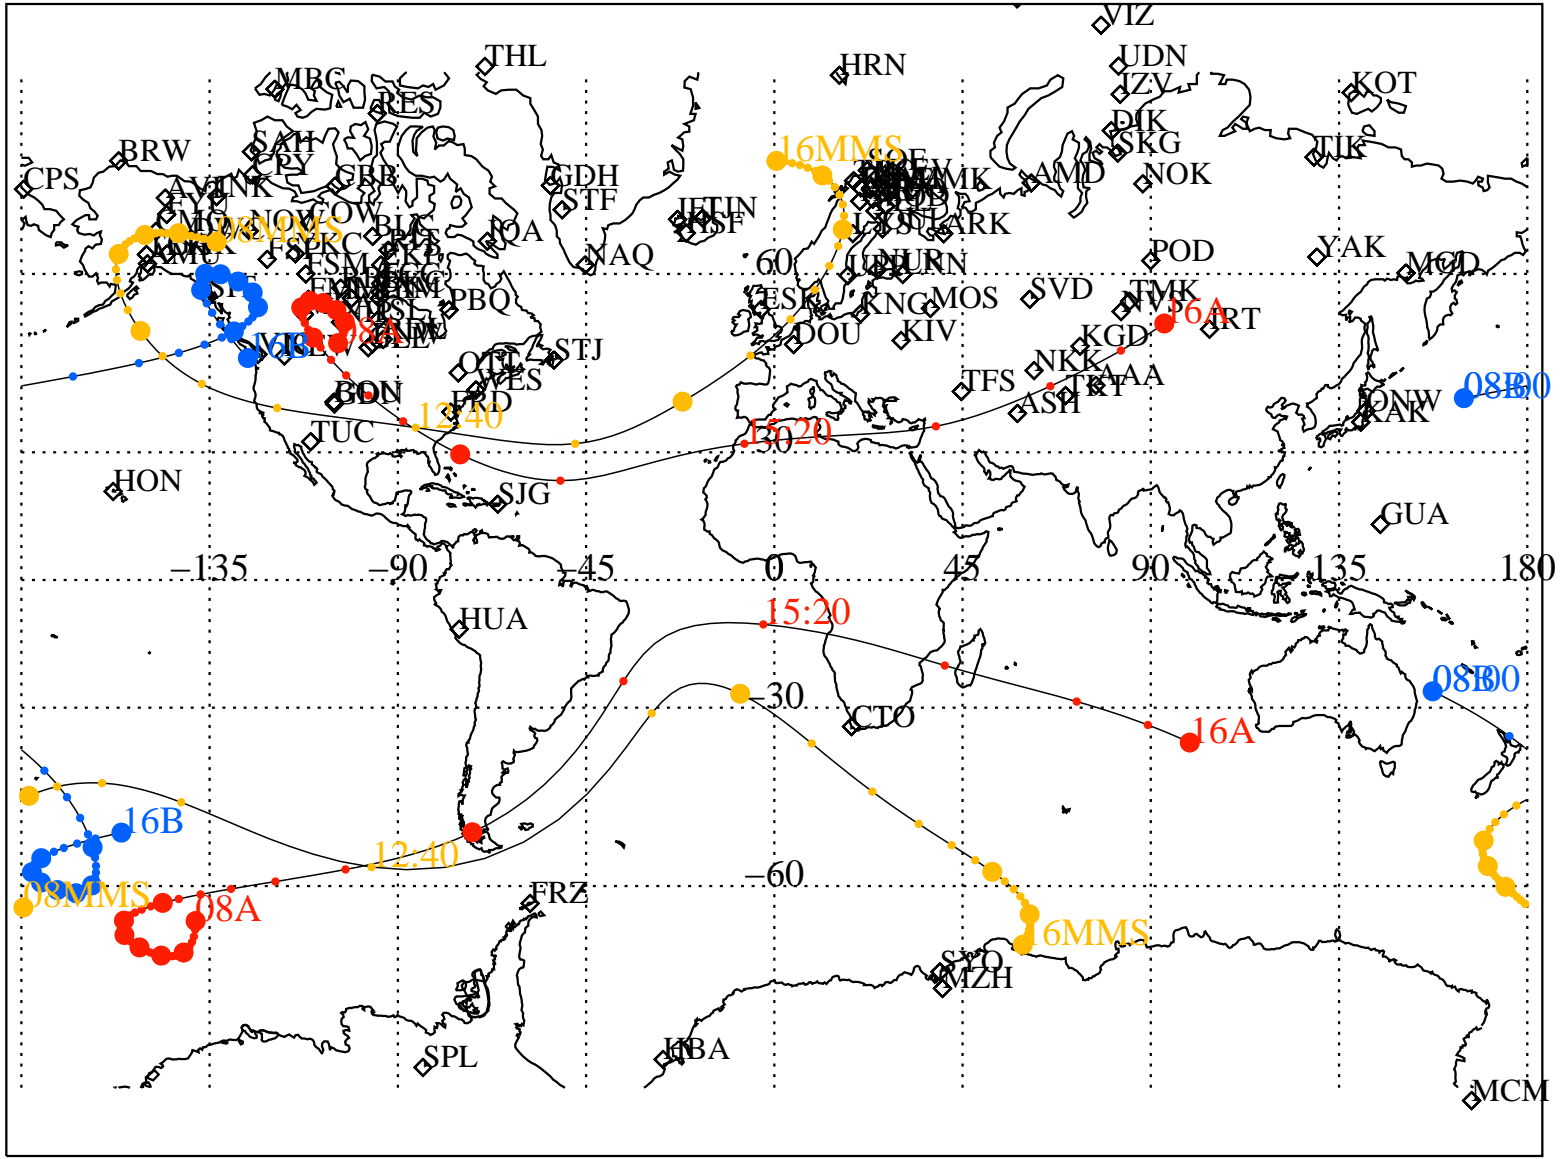

ALE
 HELIO S/C ORBITS 2016 230 (08/17) 08:00 to 2016 230 (08/17) 16:00

RBSPA-A, RBSPB-B, CNOFS-CN, MMS1-MMS,