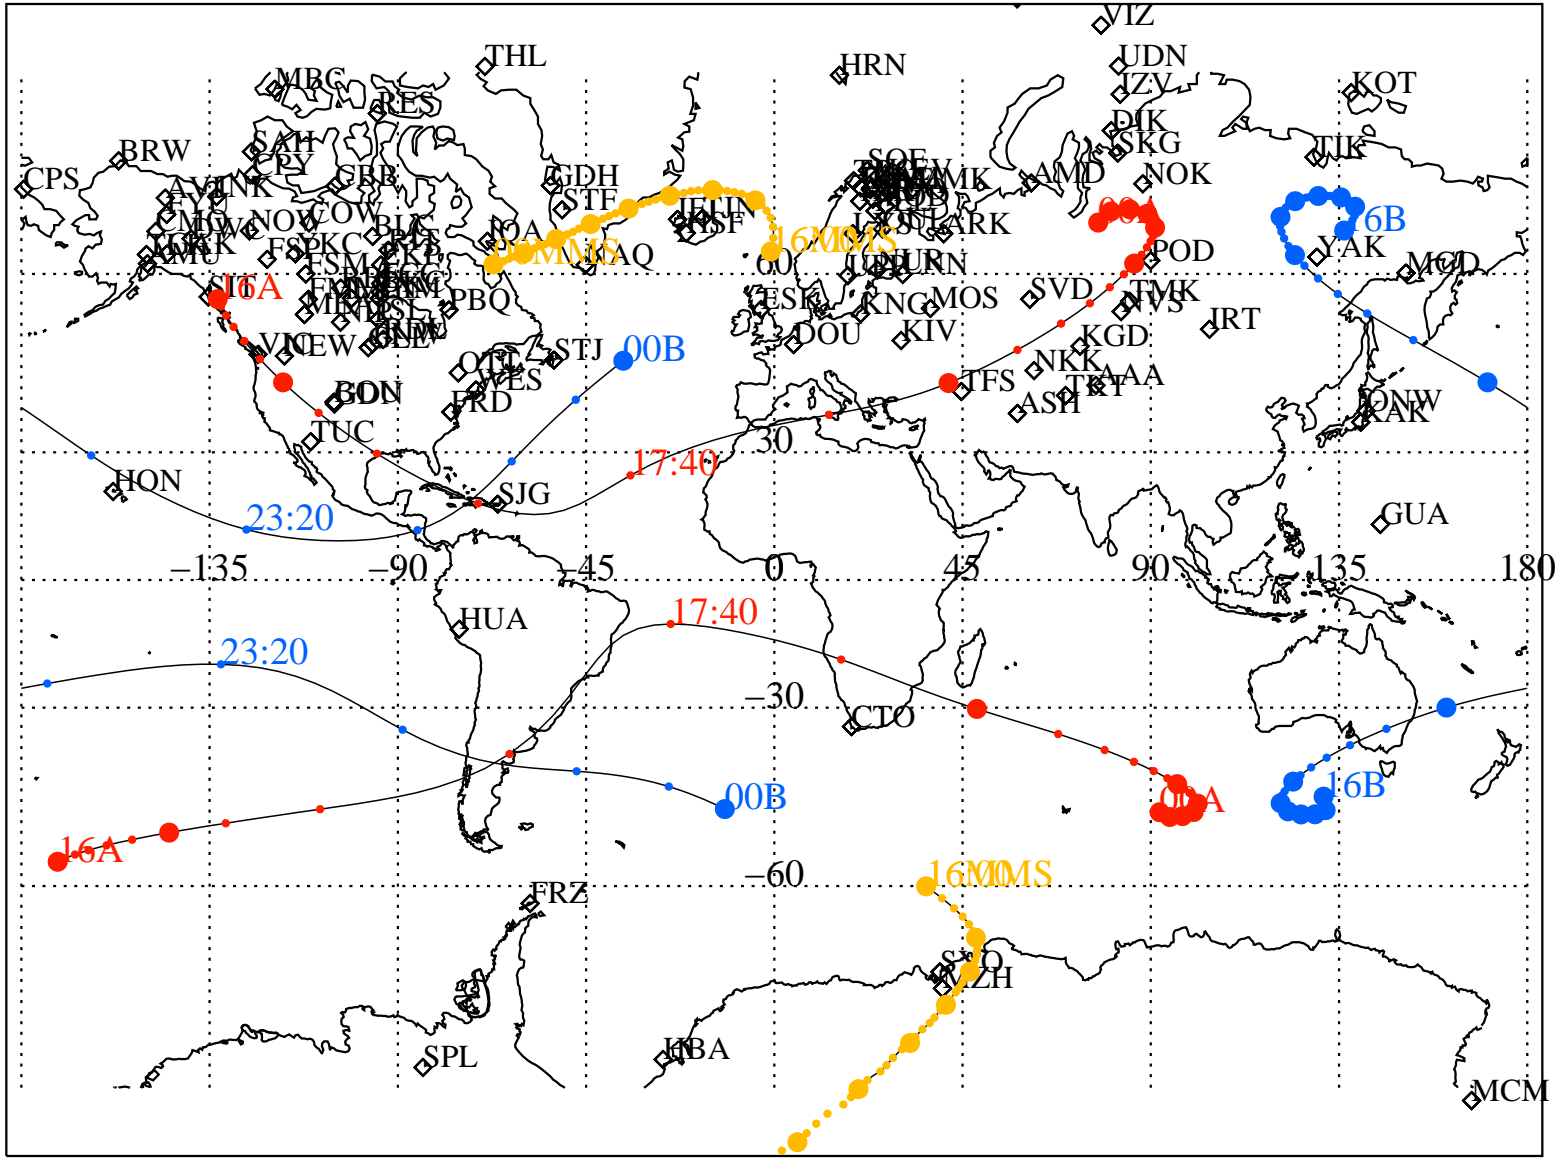

ALE
 HELIO S/C ORBITS 2016 212 (07/30) 16:00 to 2016 213 (07/31) 00:00

00MMS

RBSPA-A, RBSPB-B, CNOFS-CN, MMS1-MMS,