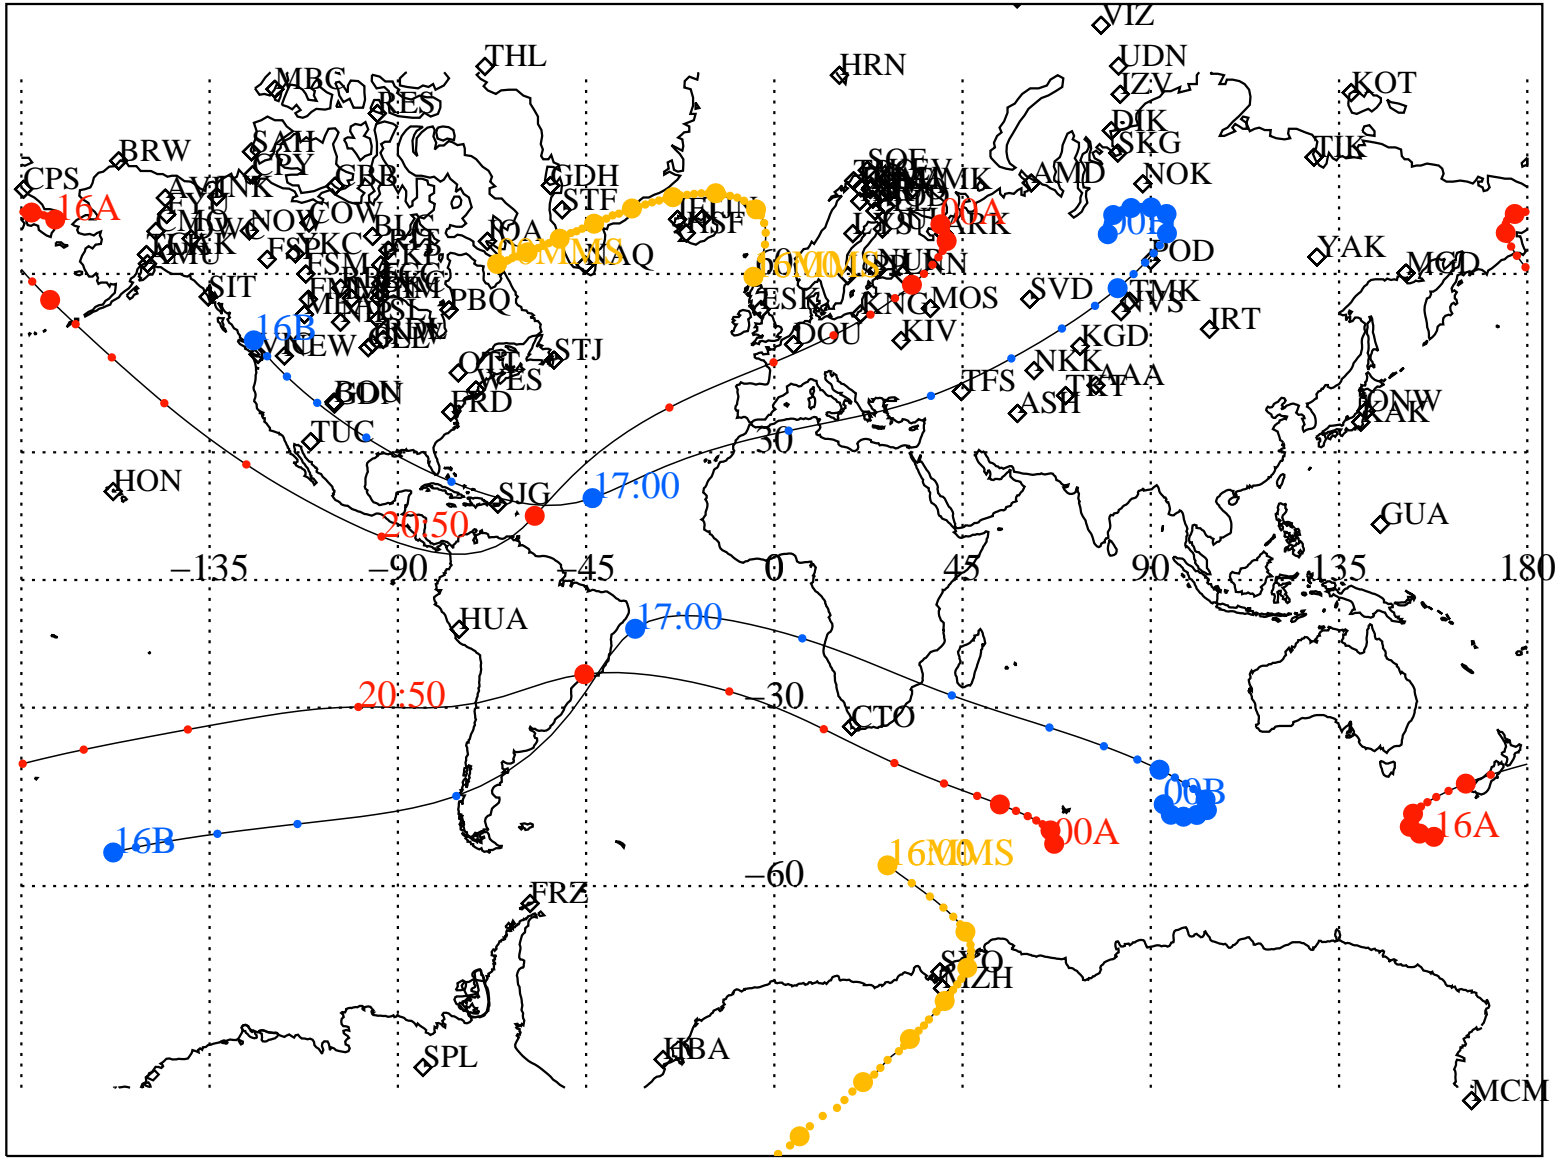

# ALE HELIO S/C ORBITS 2016 210 (07/28) 16:00 to 2016 211 (07/29) 00:00

00MMS

RBSPA-A, RBSPB-B, CNOFS-CN, MMS1-MMS,