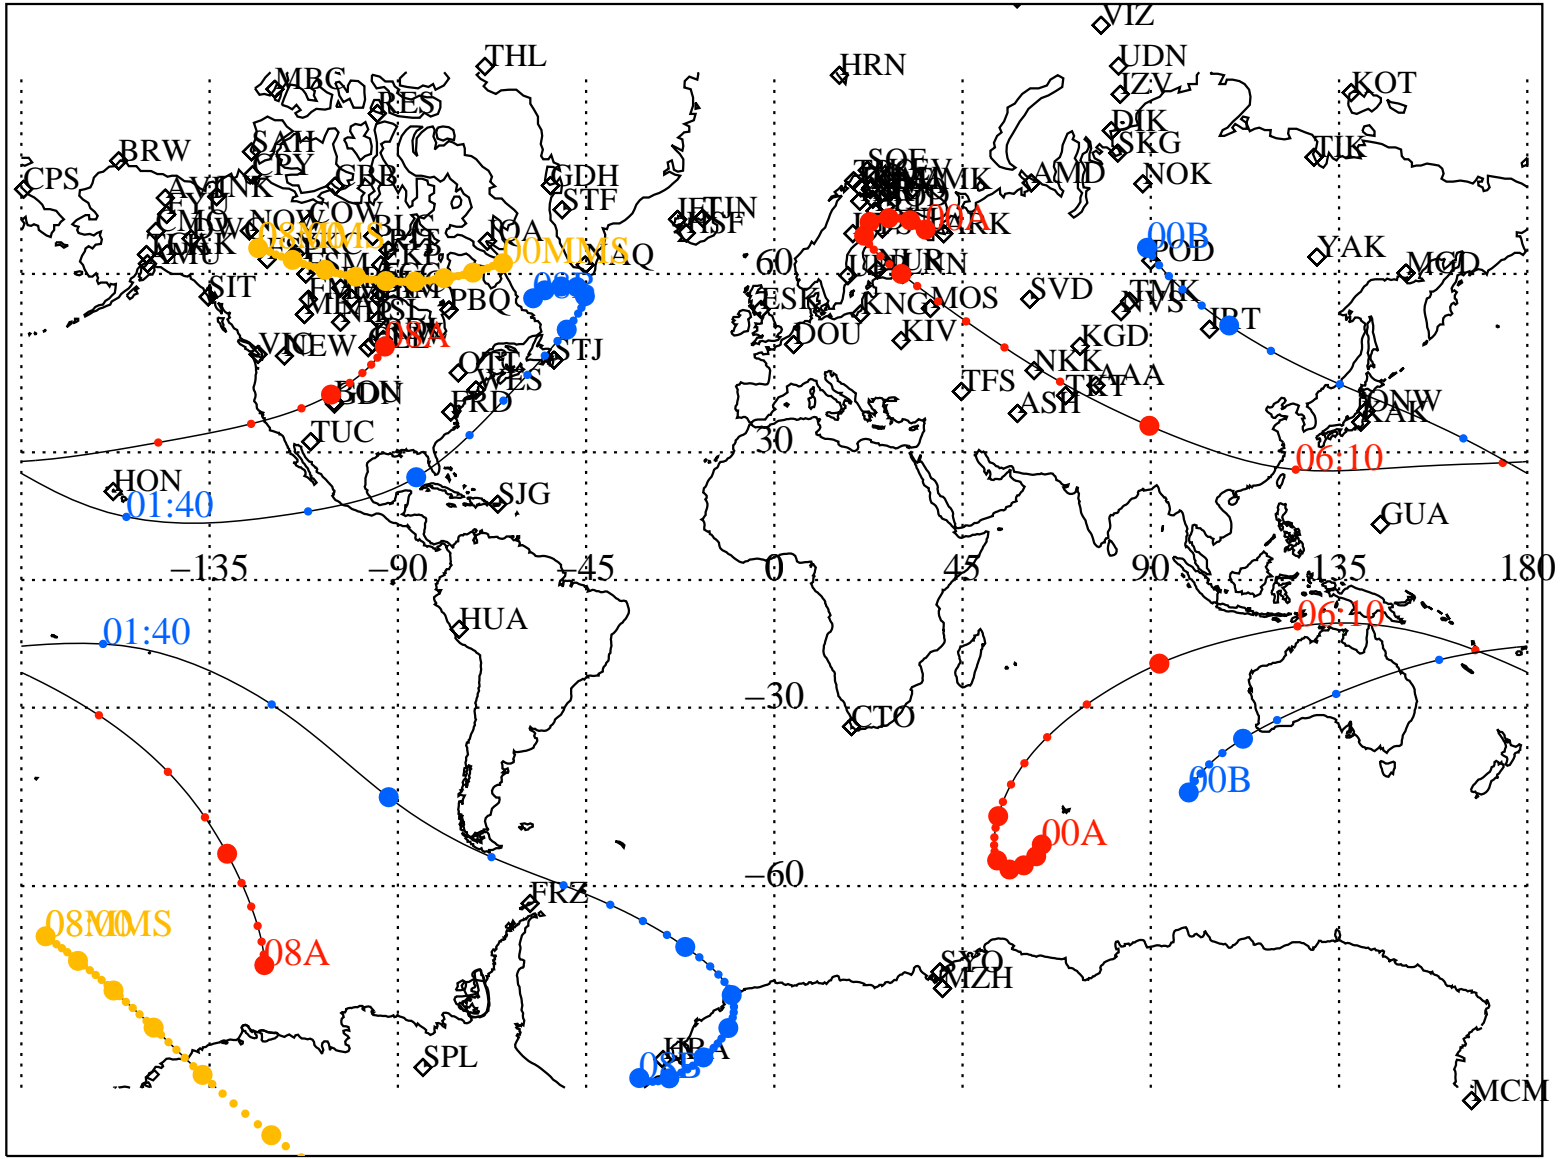

ALE
 HELIO S/C ORBITS 2016 208 (07/26) 00:00 to 2016 208 (07/26) 08:00

00MMS

RBSPA-A, RBSPB-B, CNOFS-CN, MMS1-MMS,