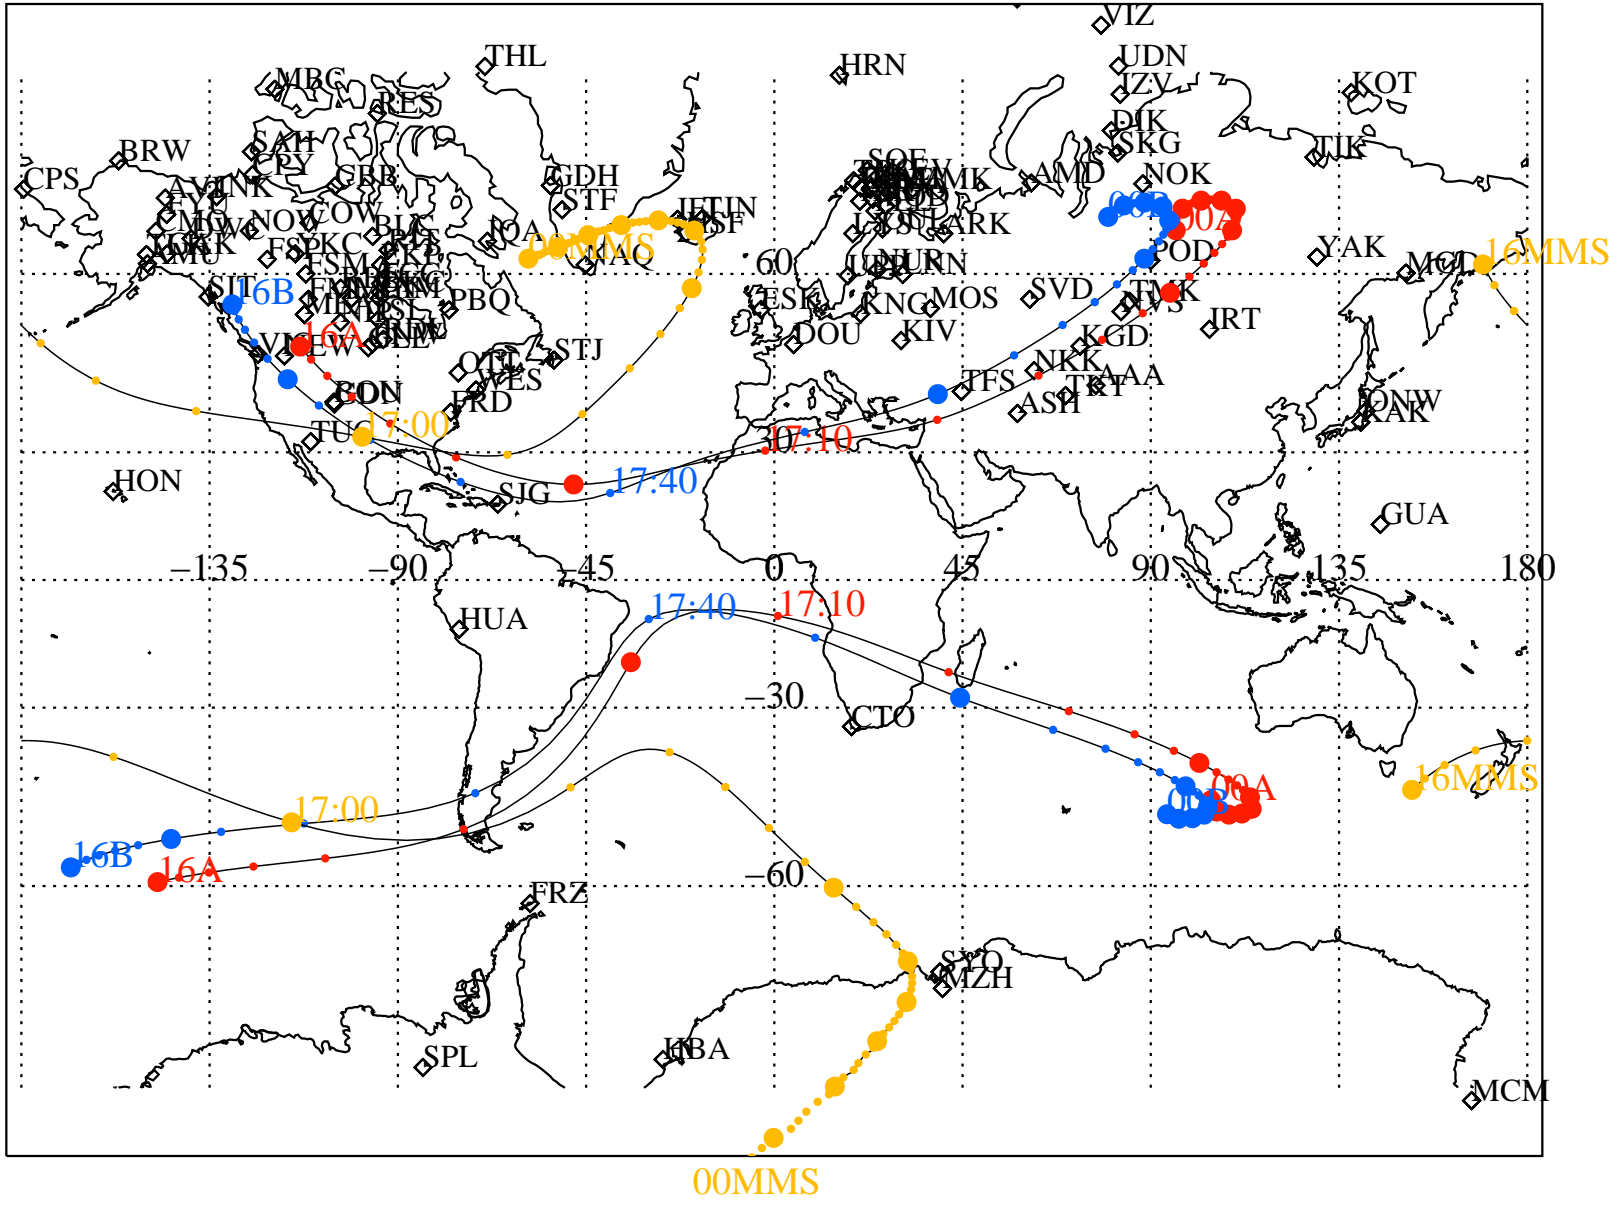

ALE
 HELIO S/C ORBITS 2016 193 (07/11) 16:00 to 2016 194 (07/12) 00:00

RBSPA-A, RBSPB-B, CNOFS-CN, MMS1-MMS,