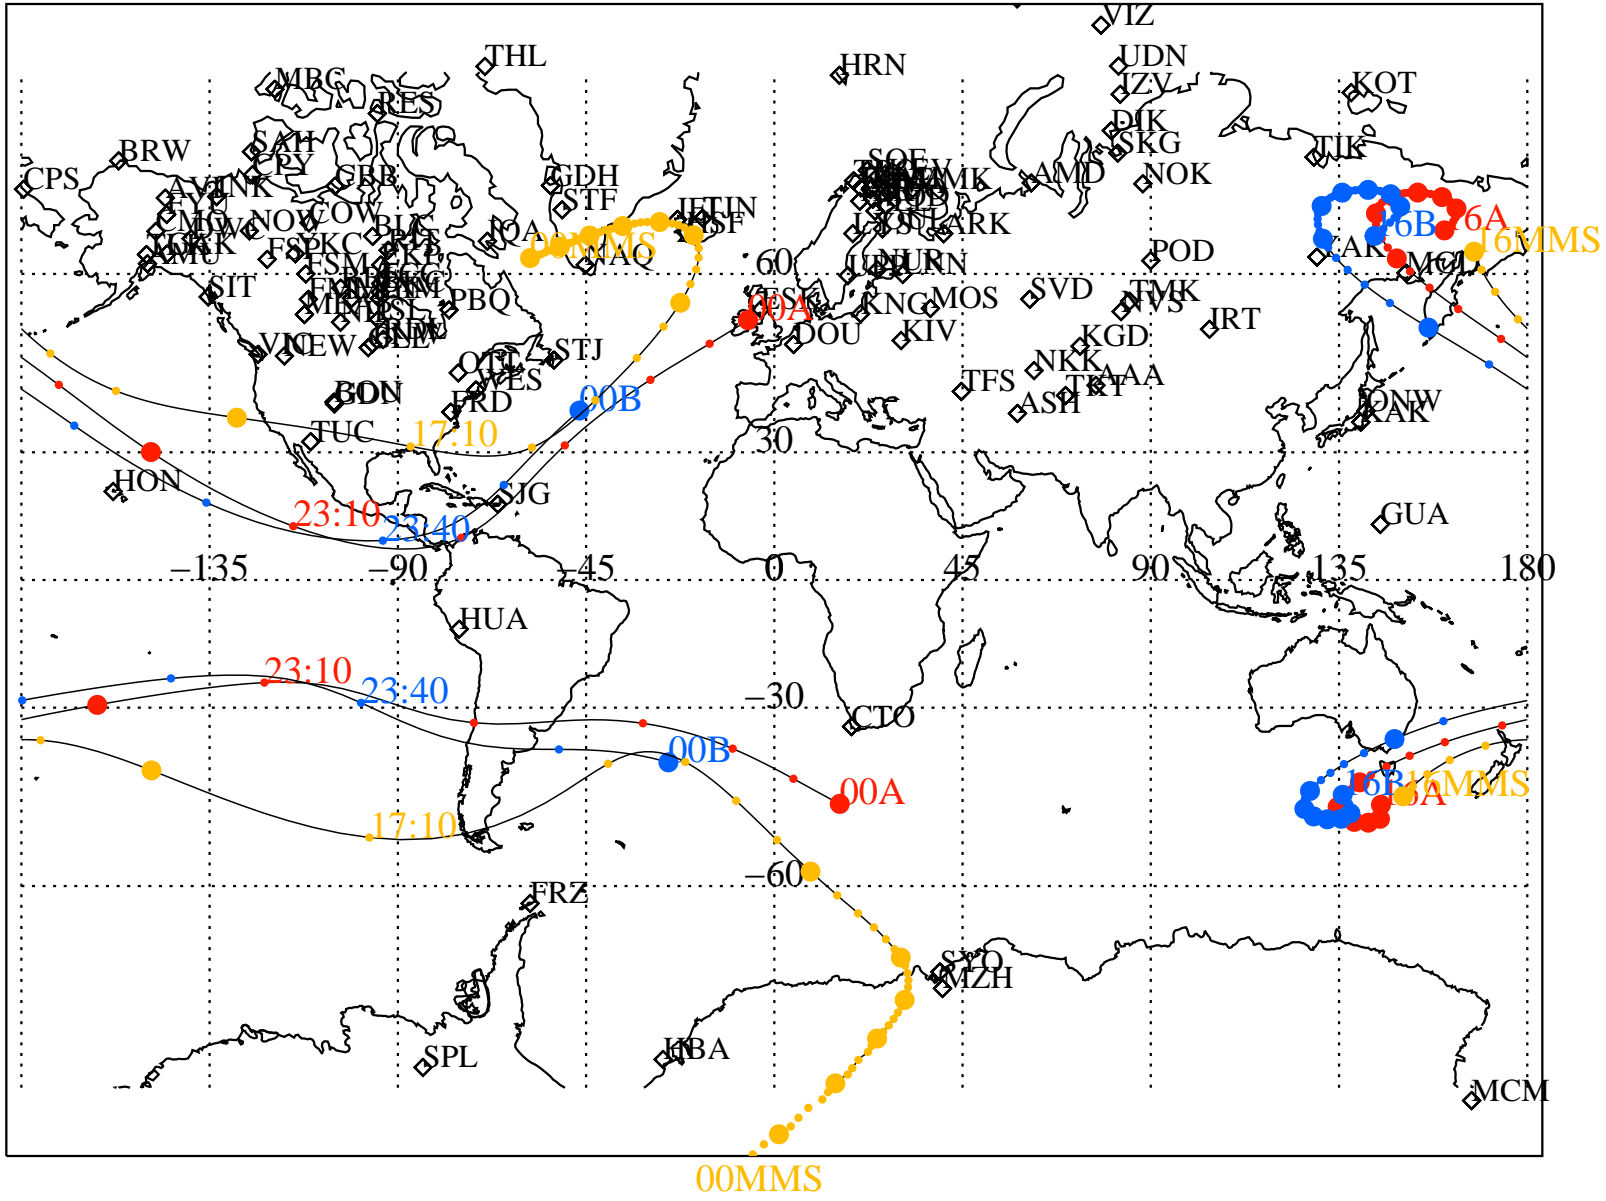

ALE
HELIO S/C ORBITS 2016 192 (07/10) 16:00 to 2016 193 (07/11) 00:00

RBSPA-A, RBSPB-B, CNOFS-CN, MMS1-MMS,