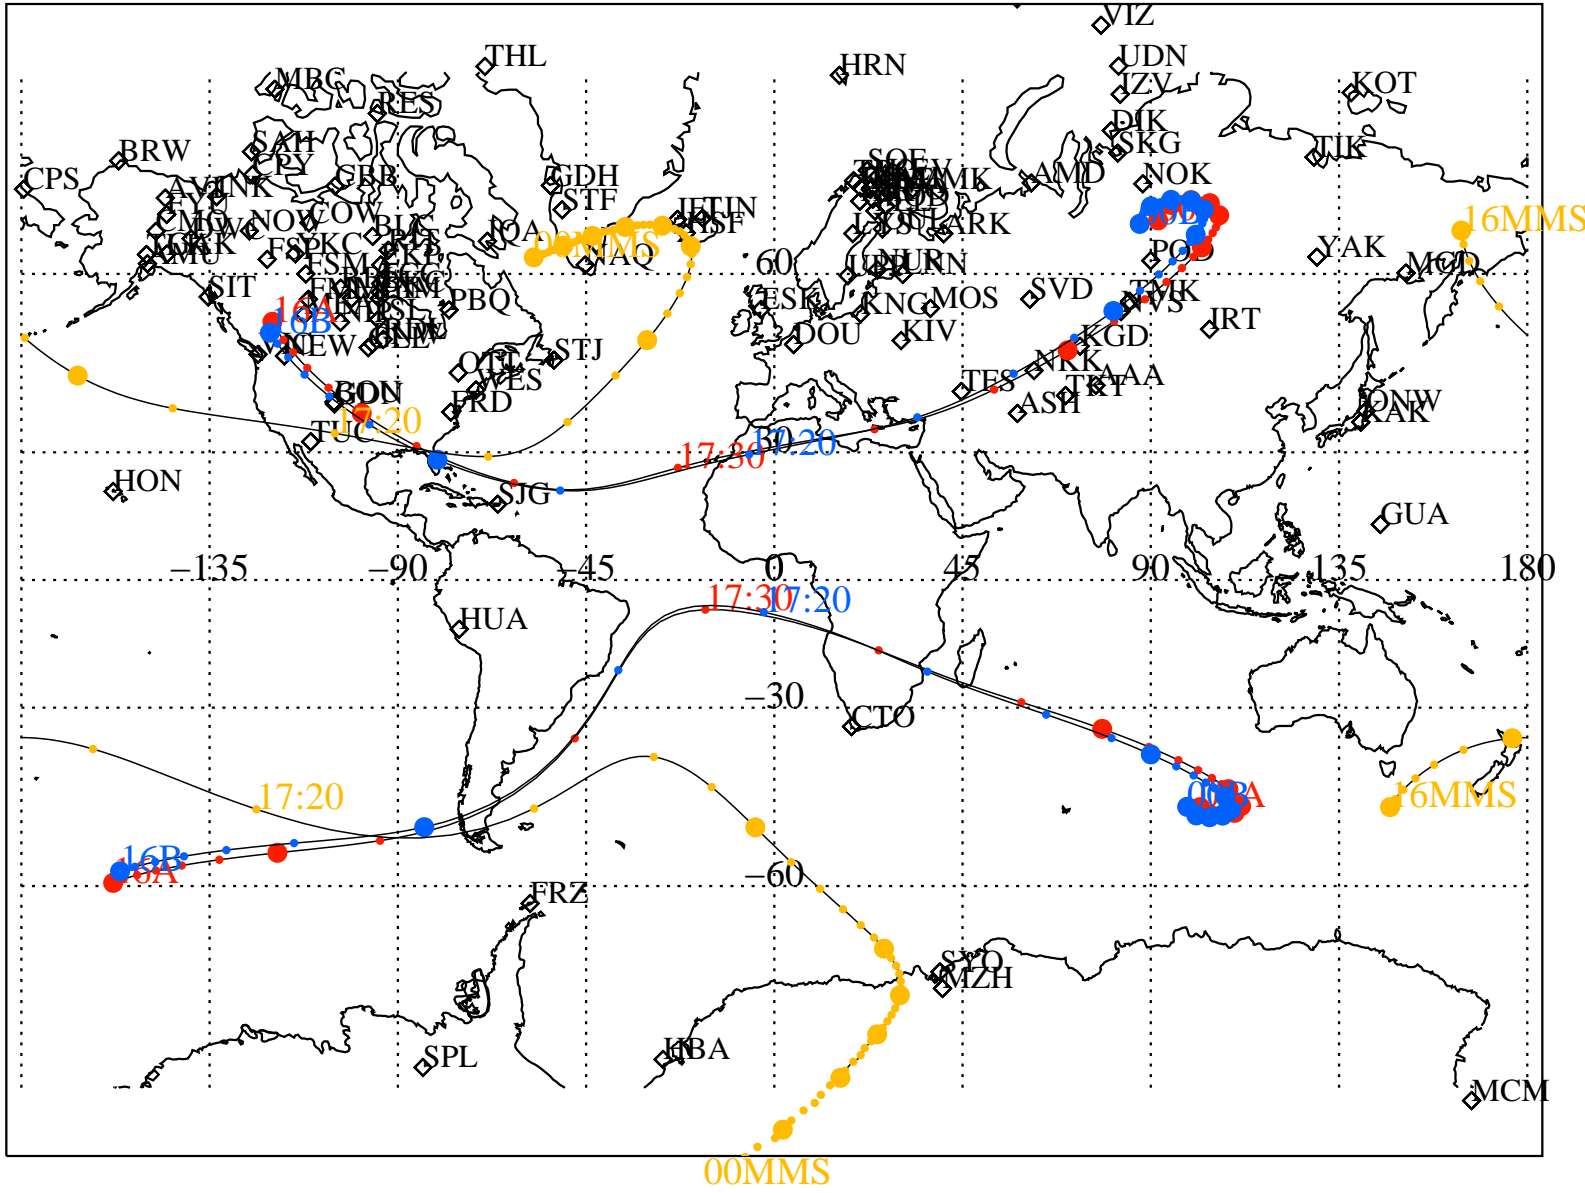

ALE
HELIO S/C ORBITS 2016 190 (07/08) 16:00 to 2016 191 (07/09) 00:00

RBSPA-A, RBSPB-B, CNOFS-CN, MMS1-MMS,