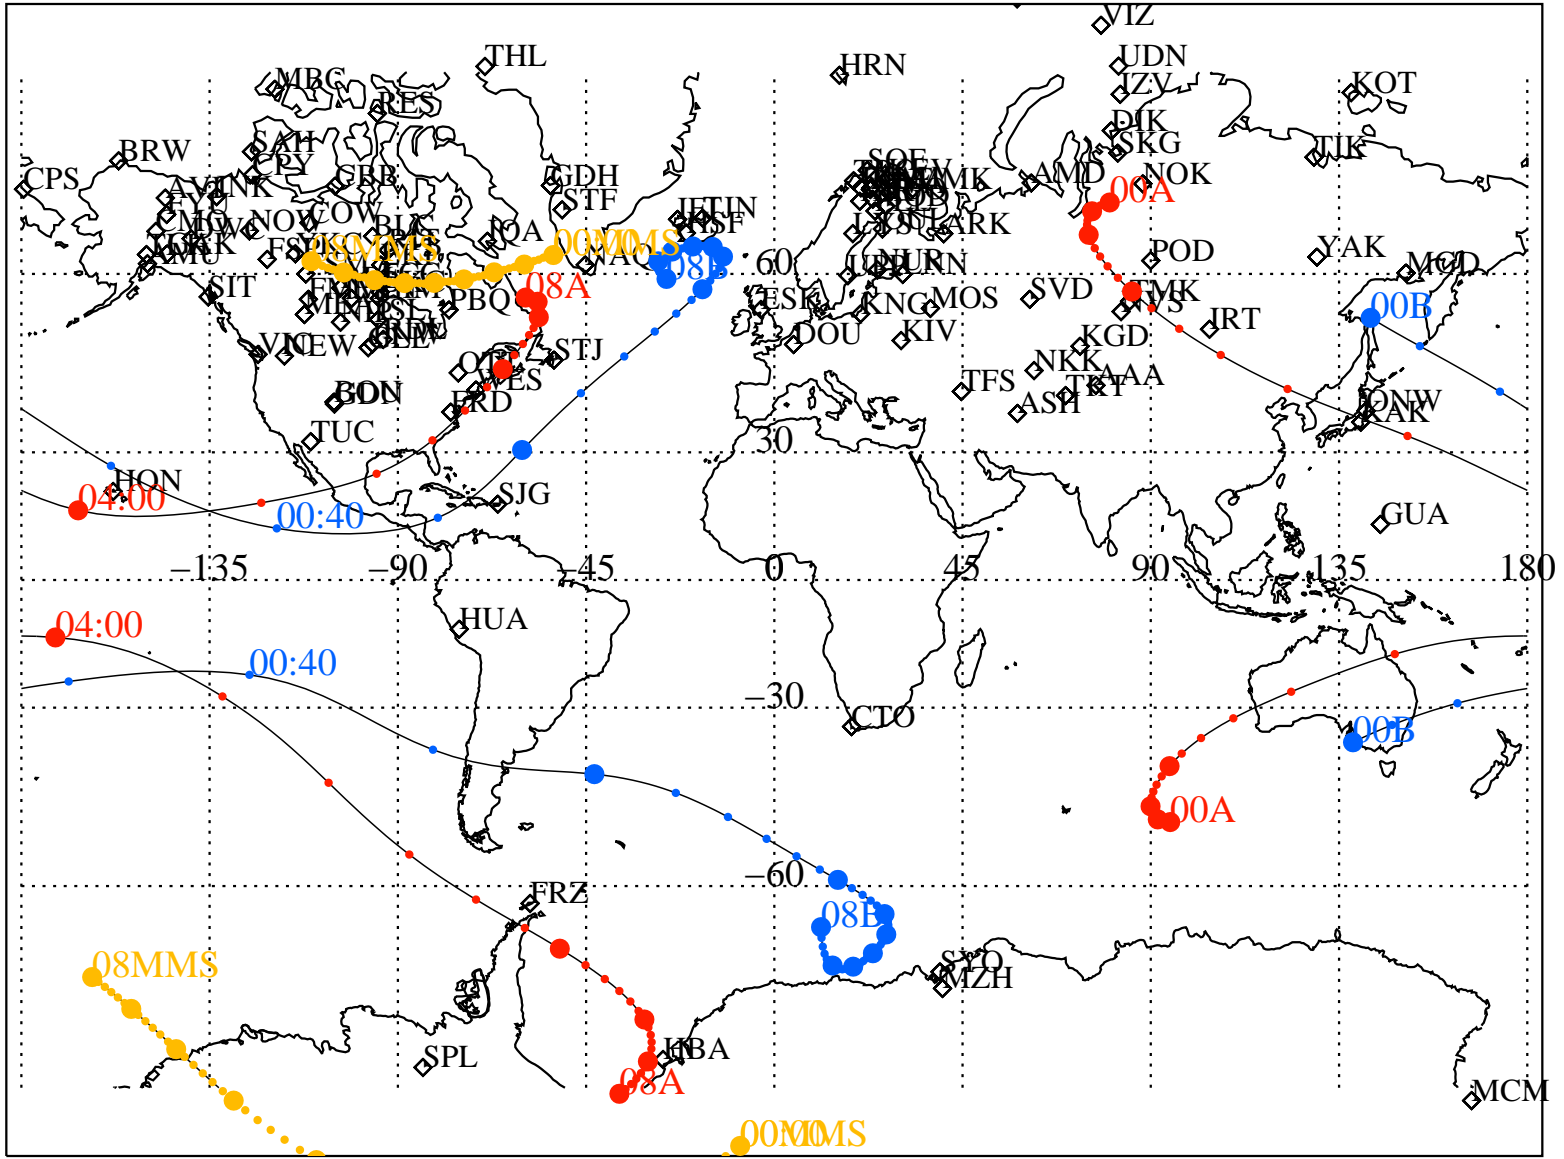

ALE
HELIO S/C ORBITS 2016 179 (06/27) 00:00 to 2016 179 (06/27) 08:00

RBSPA-A, RBSPB-B, CNOFS-CN, MMS1-MMS,