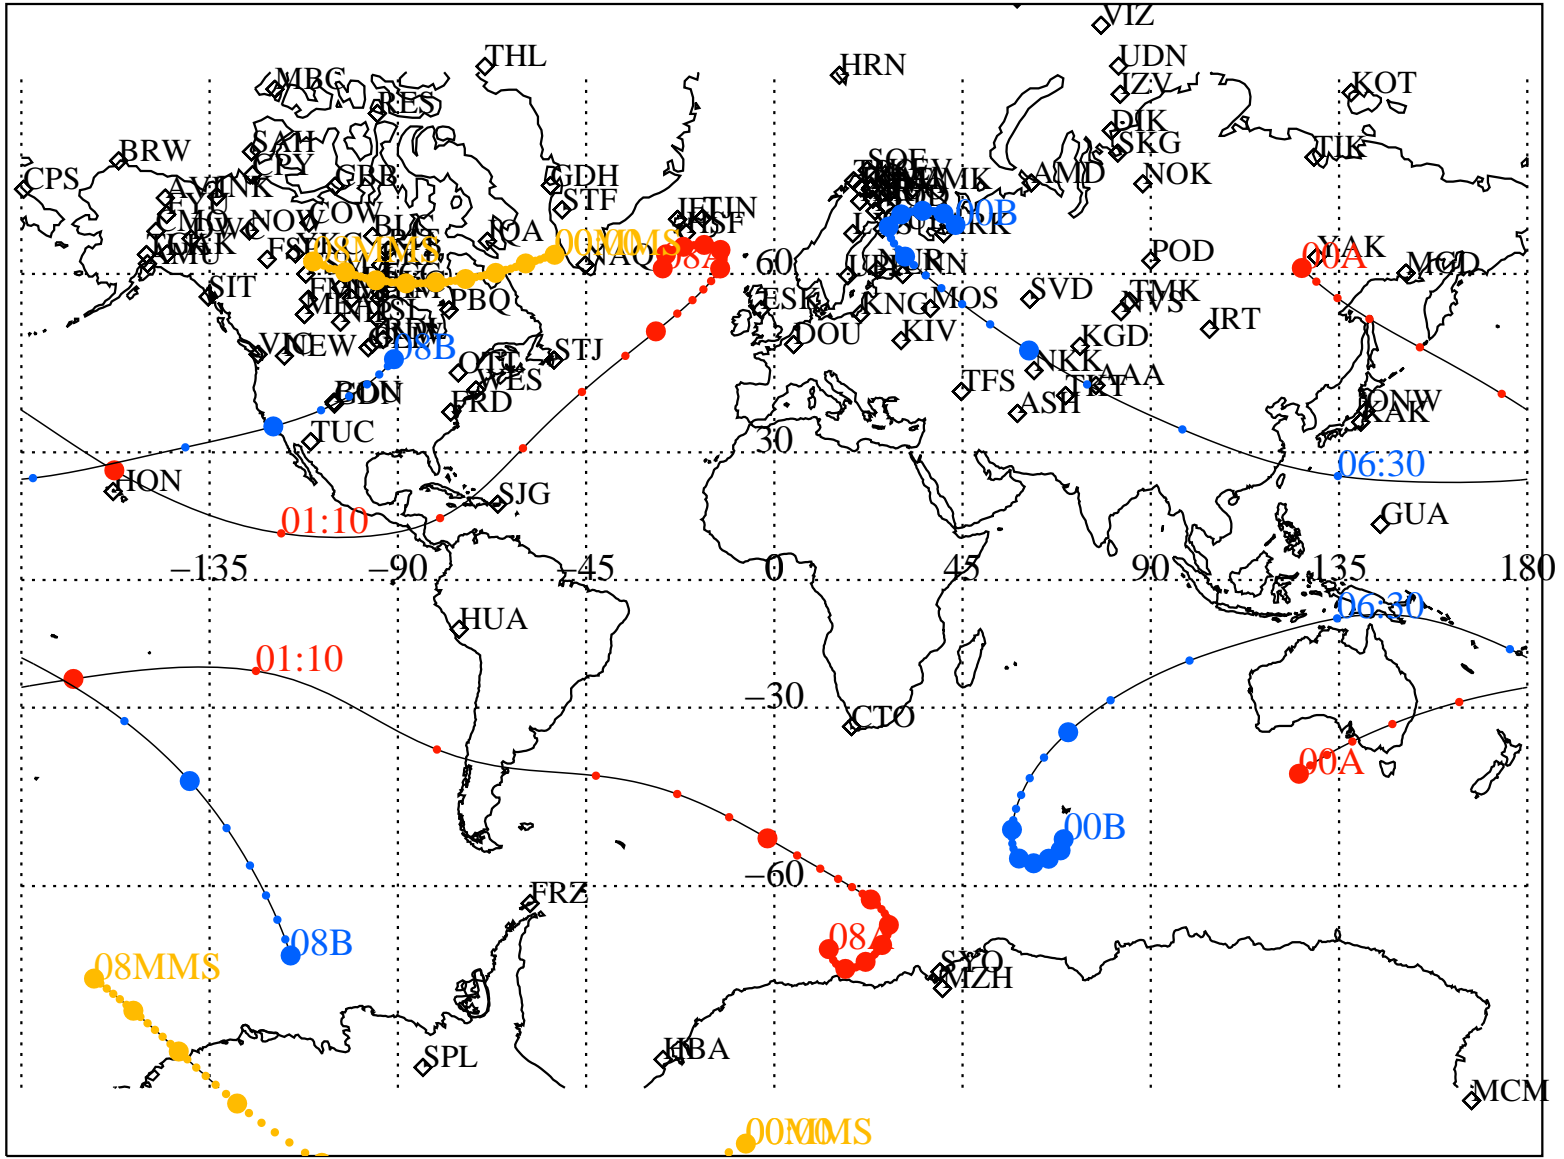

ALE
HELIO S/C ORBITS 2016 178 (06/26) 00:00 to 2016 178 (06/26) 08:00

RBSPA-A, RBSPB-B, CNOFS-CN, MMS1-MMS,