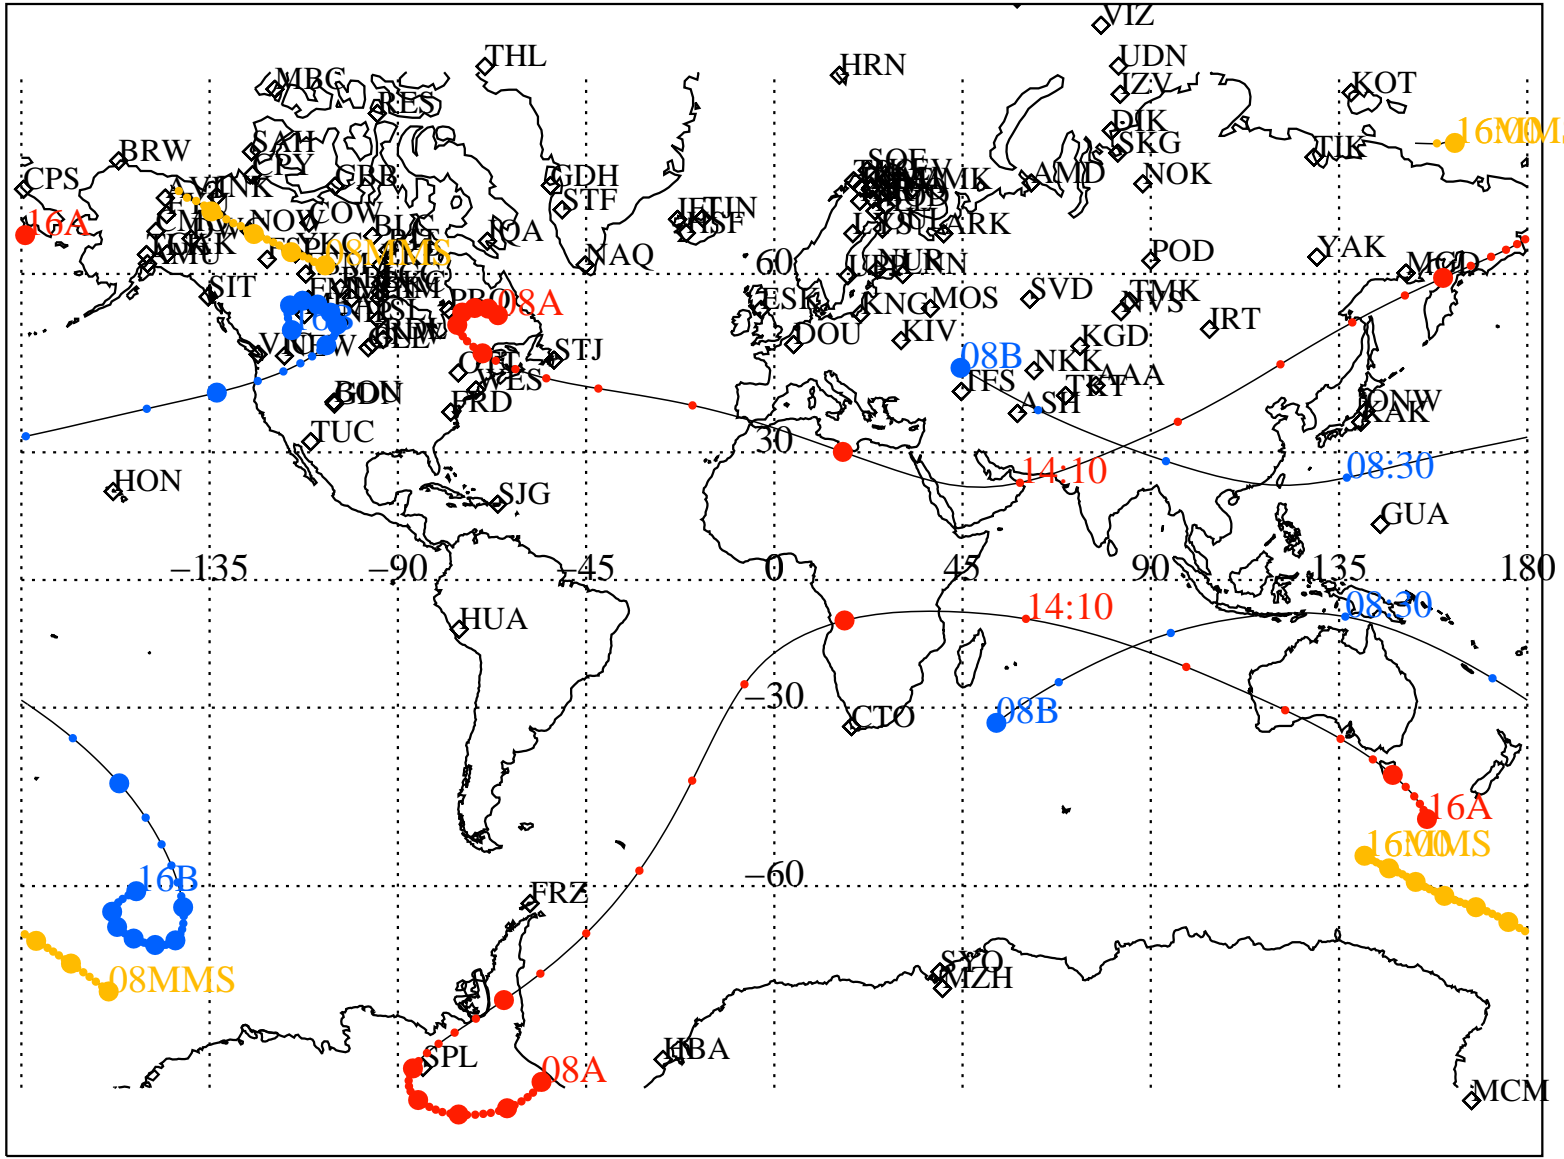

ALE
HELIO S/C ORBITS 2016 170 (06/18) 08:00 to 2016 170 (06/18) 16:00

RBSPA-A, RBSPB-B, CNOFS-CN, MMS1-MMS,