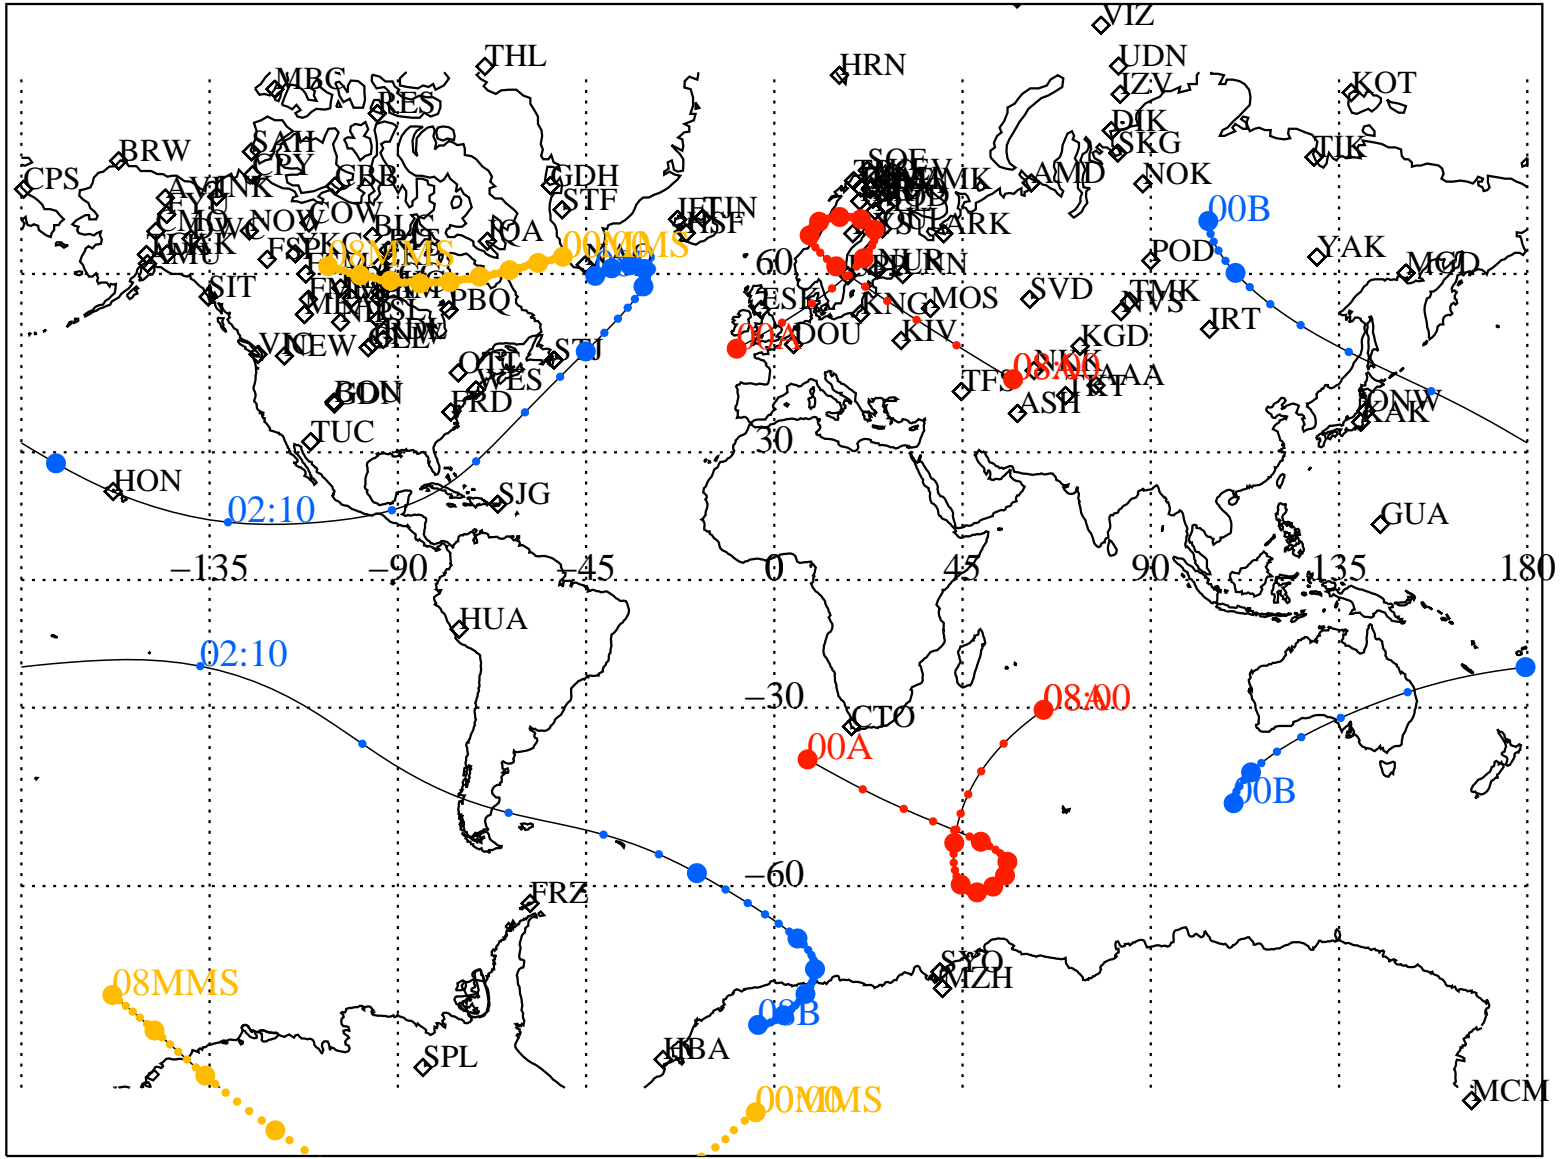

ALE
HELIO S/C ORBITS 2016 168 (06/16) 00:00 to 2016 168 (06/16) 08:00

RBSPA-A, RBSPB-B, CNOFS-CN, MMS1-MMS,