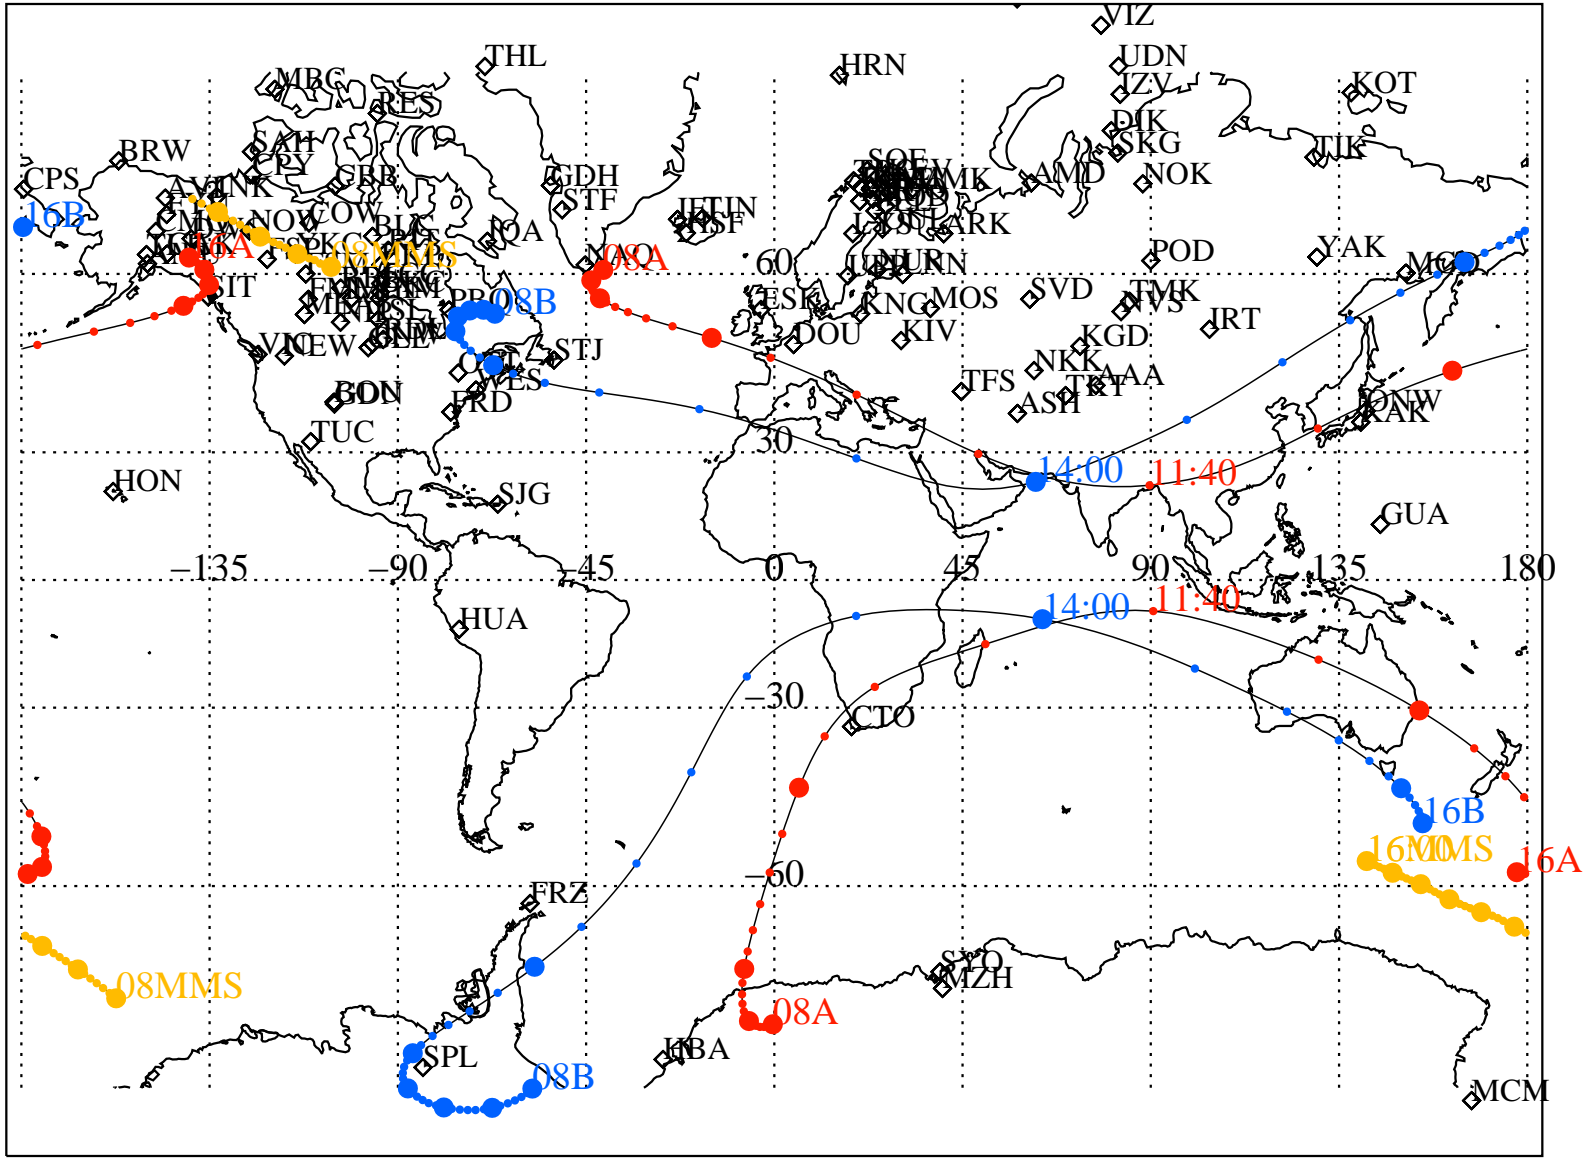

ALE
HELIO S/C ORBITS 2016 166 (06/14) 08:00 to 2016 166 (06/14) 16:00

RBSPA-A, RBSPB-B, CNOFS-CN, MMS1-MMS,