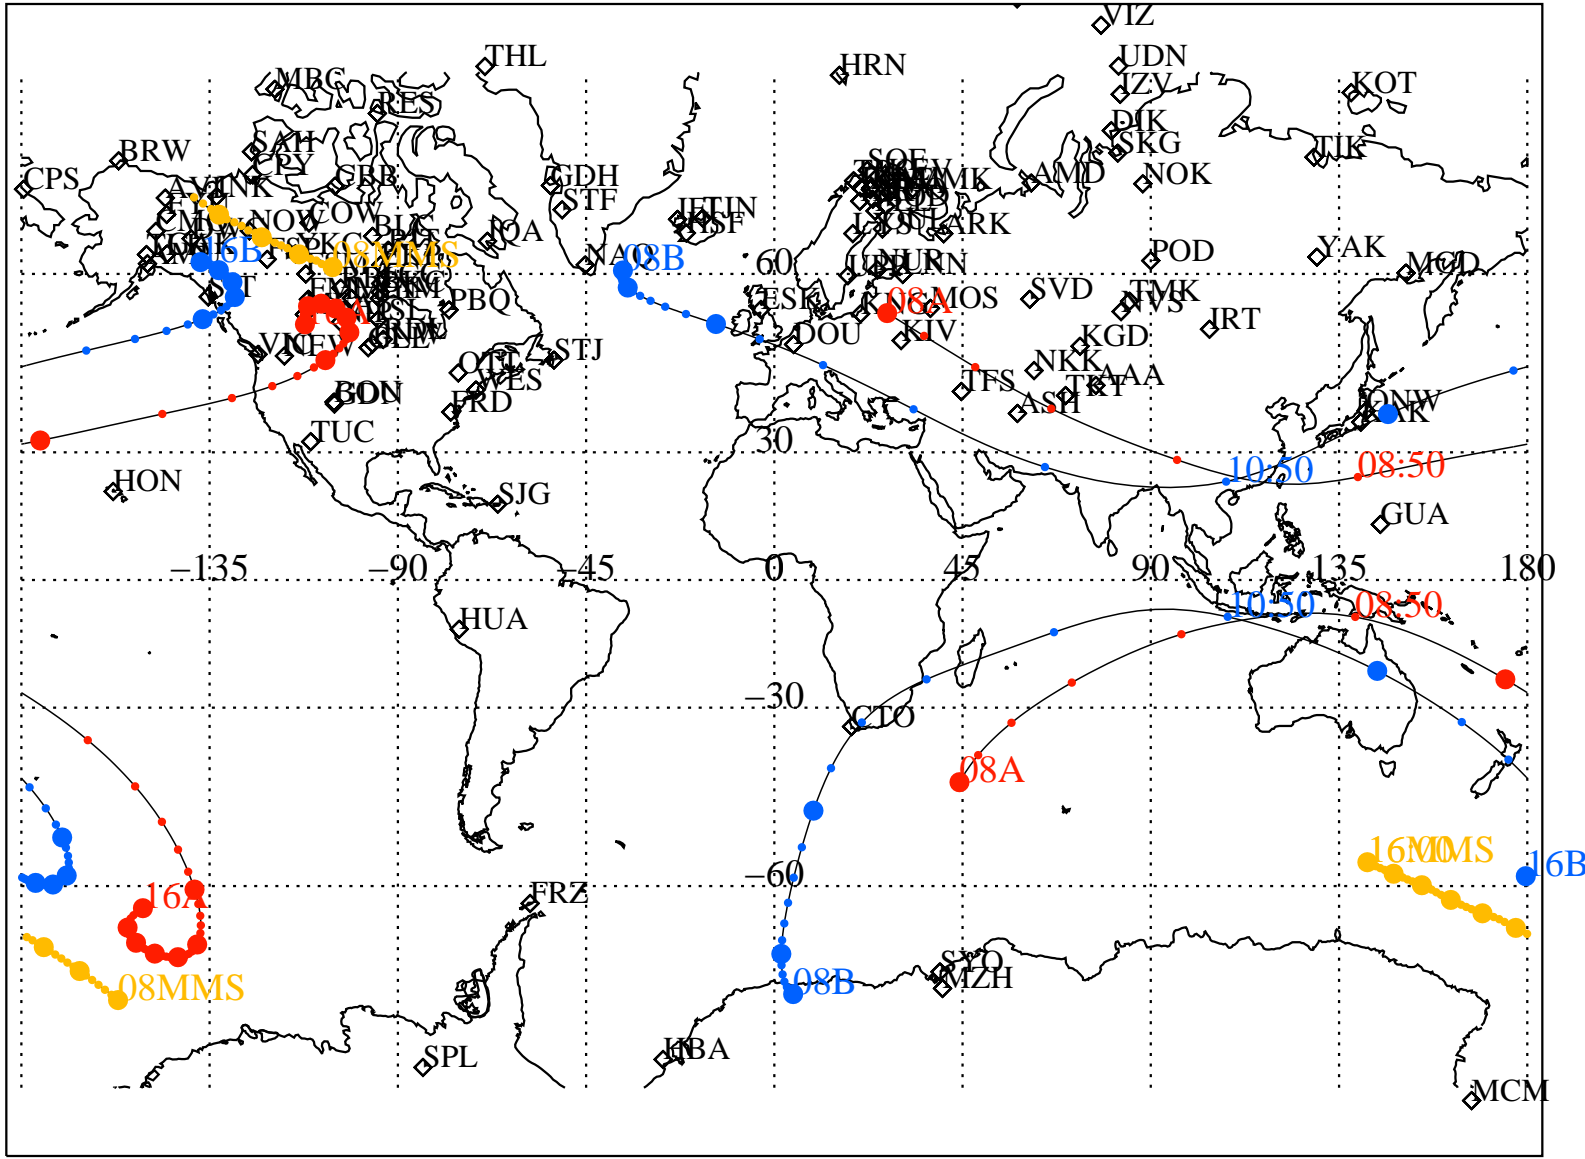

ALE
HELIO S/C ORBITS 2016 165 (06/13) 08:00 to 2016 165 (06/13) 16:00

RBSPA-A, RBSPB-B, CNOFS-CN, MMS1-MMS,