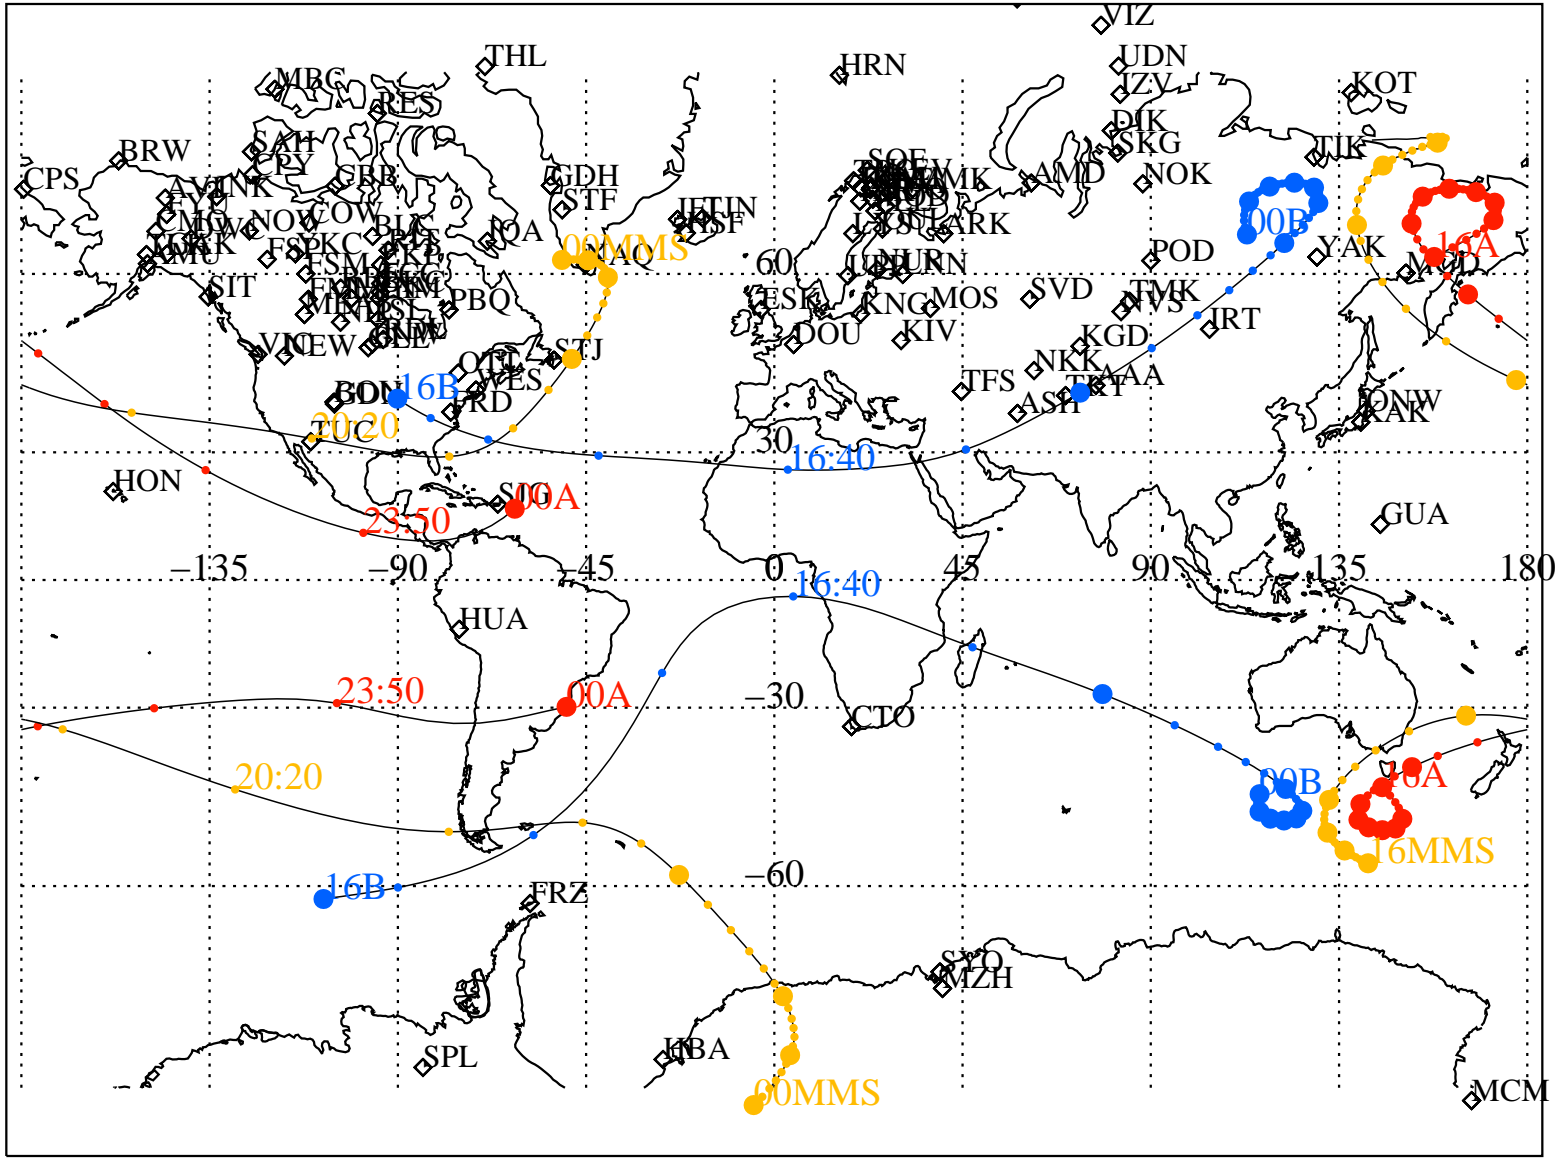

ALE
HELIO S/C ORBITS 2016 164 (06/12) 16:00 to 2016 165 (06/13) 00:00

RBSPA-A, RBSPB-B, CNOFS-CN, MMS1-MMS,