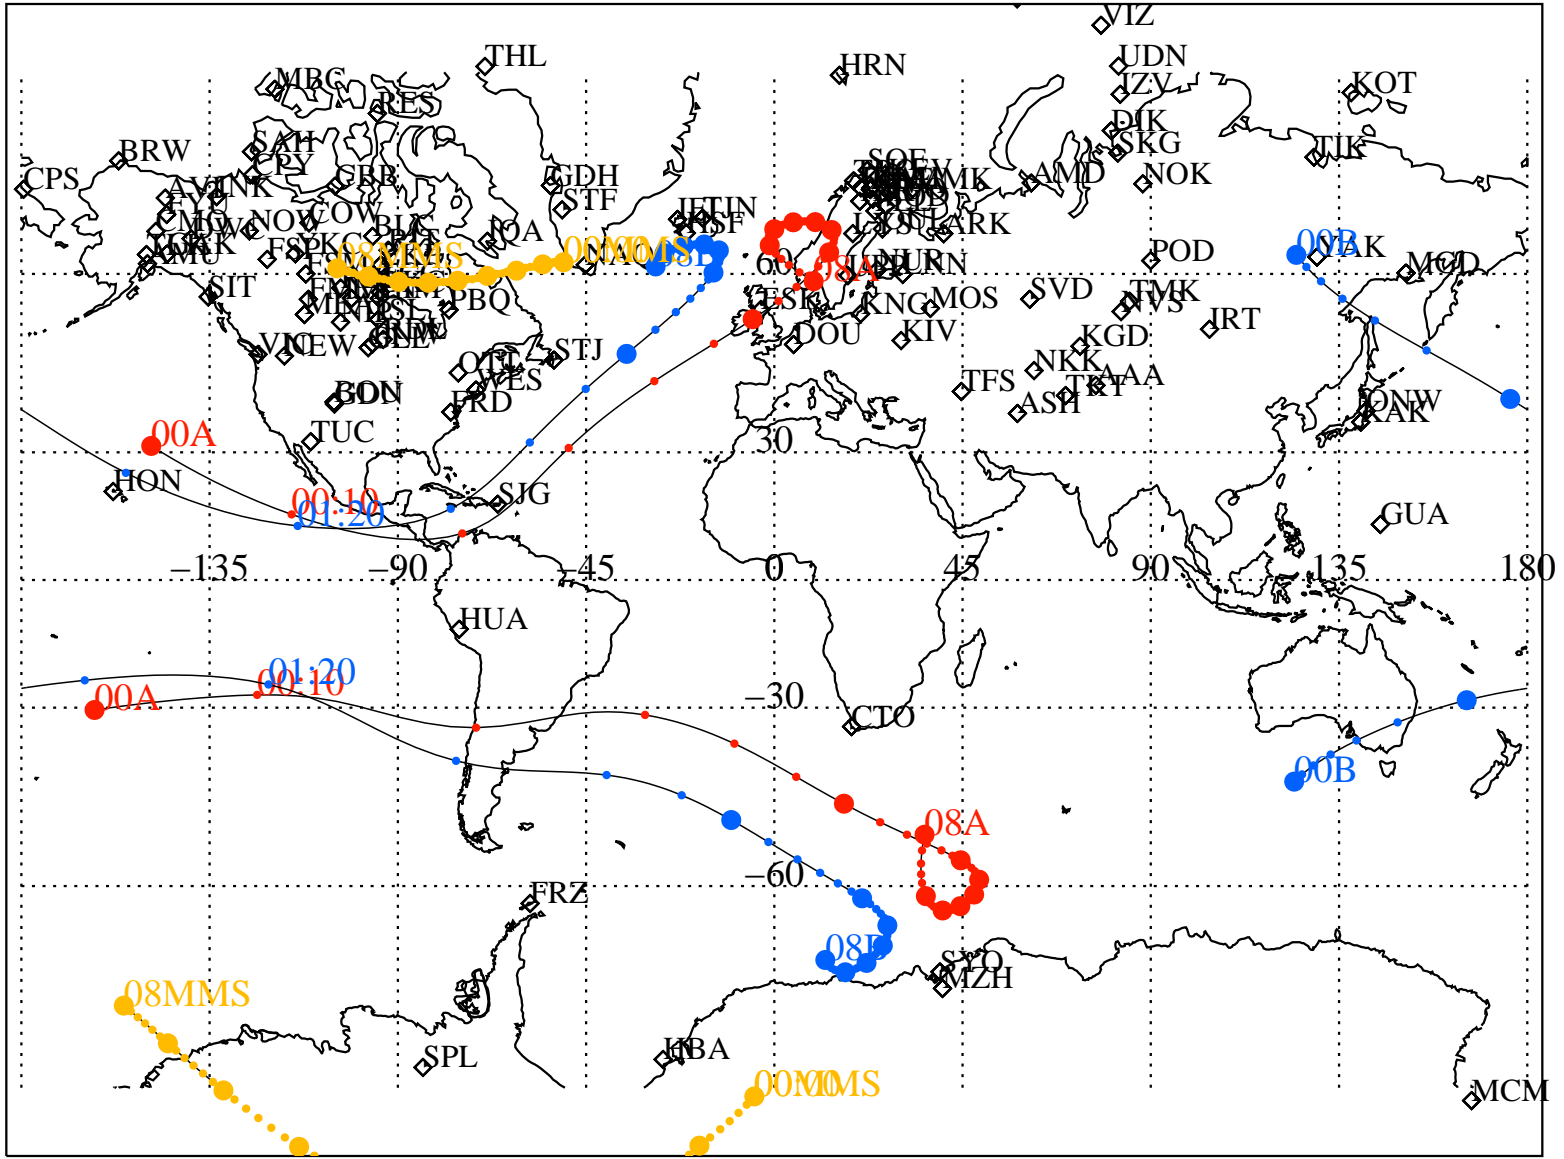

ALE  
HELIO S/C ORBITS 2016 162 (06/10) 00:00 to 2016 162 (06/10) 08:00

RBSPA-A, RBSPB-B, CNOFS-CN, MMS1-MMS,