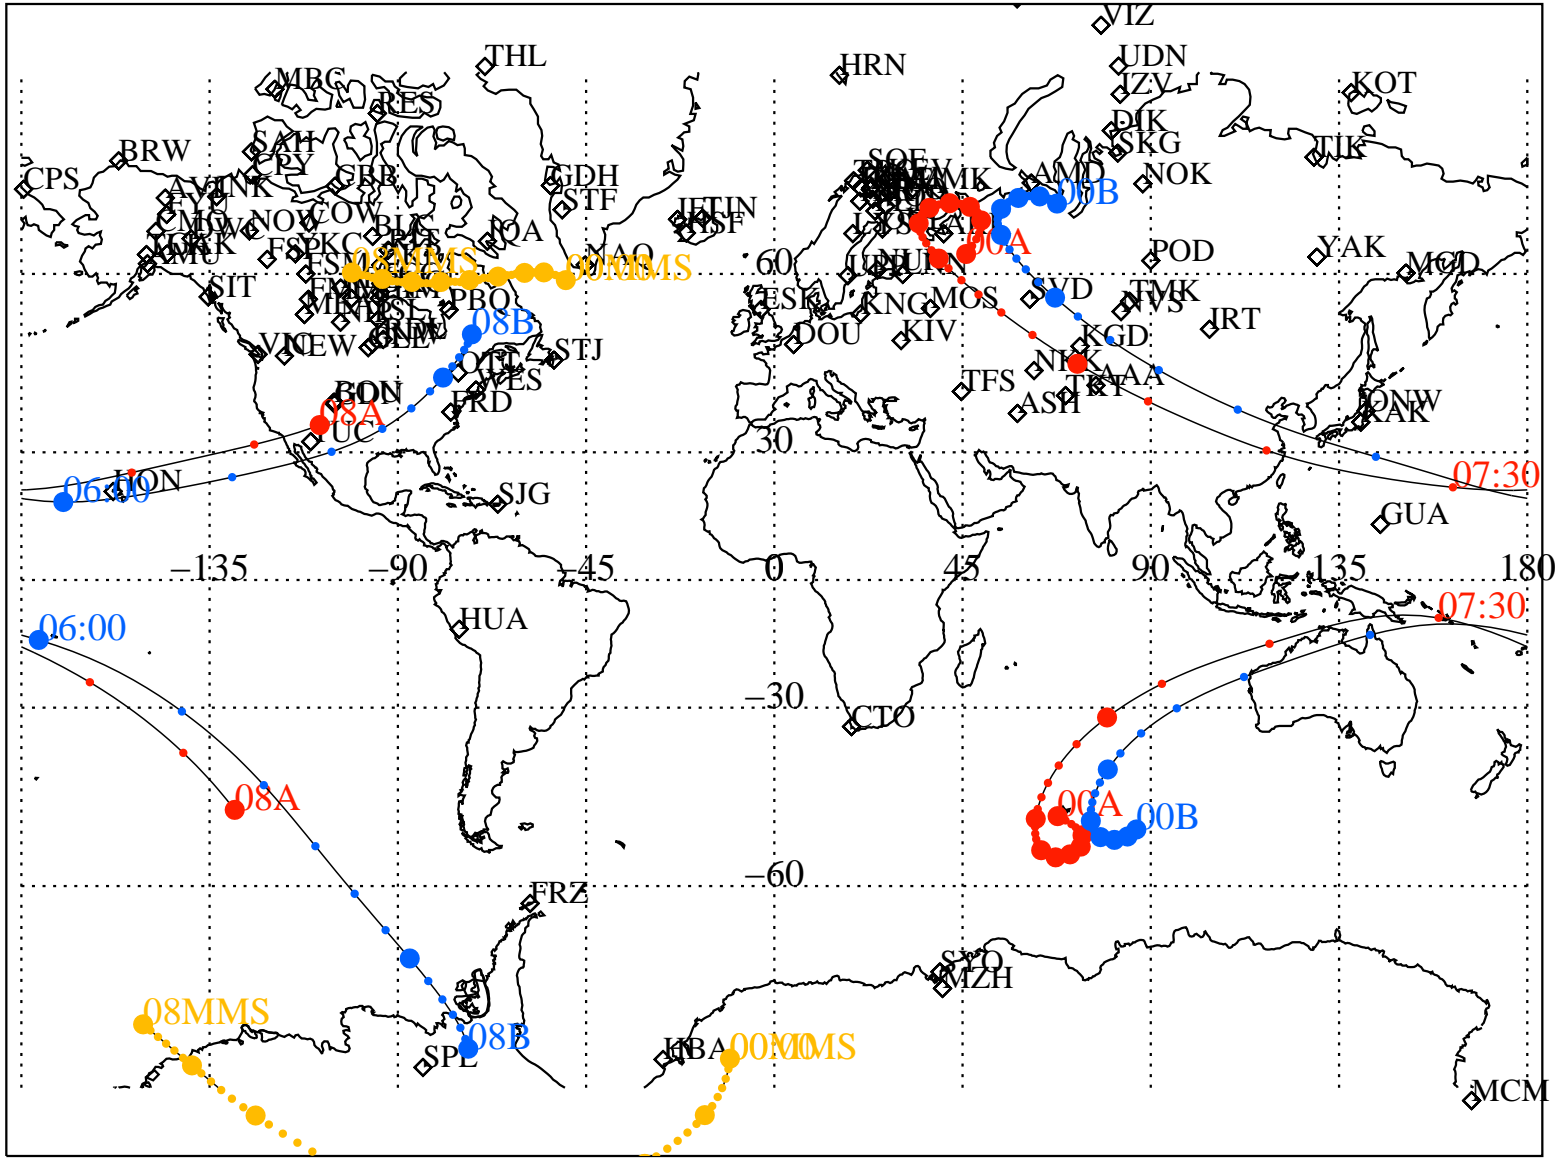

ALE
HELIO S/C ORBITS 2016 152 (05/31) 00:00 to 2016 152 (05/31) 08:00

RBSPA-A, RBSPB-B, CNOFS-CN, MMS1-MMS,