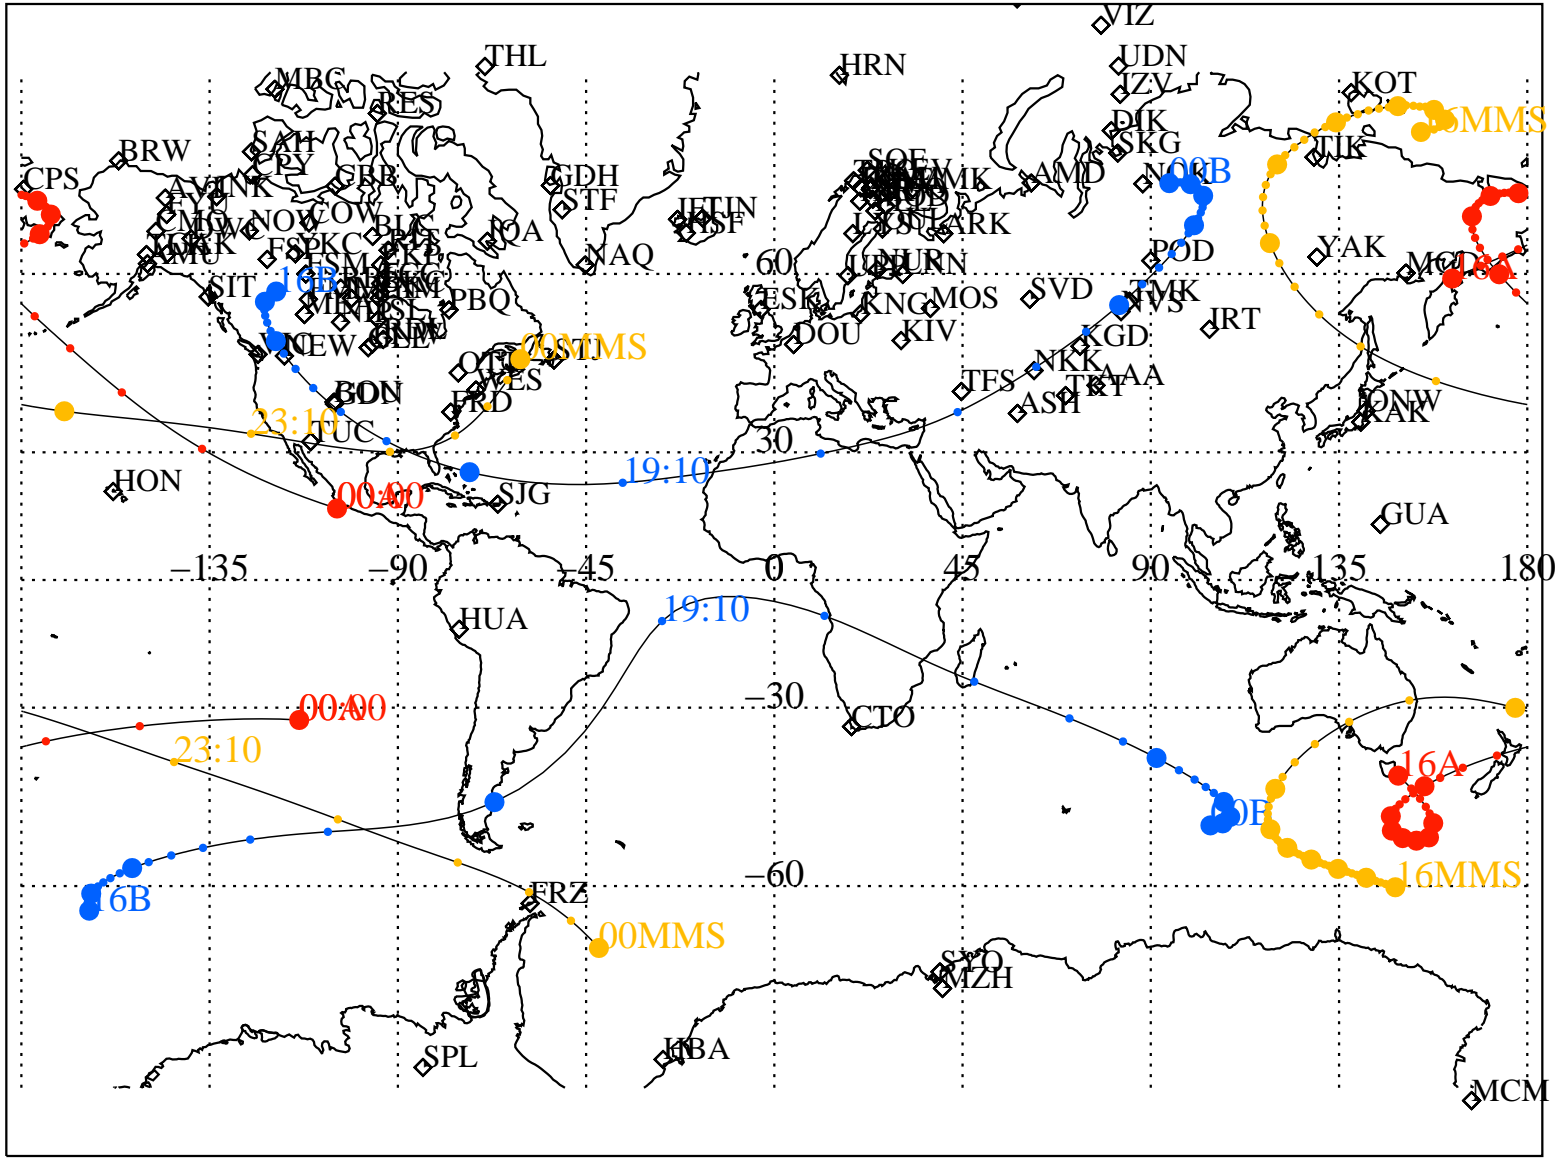

ALE
HELIO S/C ORBITS 2016 139 (05/18) 16:00 to 2016 140 (05/19) 00:00

RBSPA-A, RBSPB-B, CNOFS-CN, MMS1-MMS,