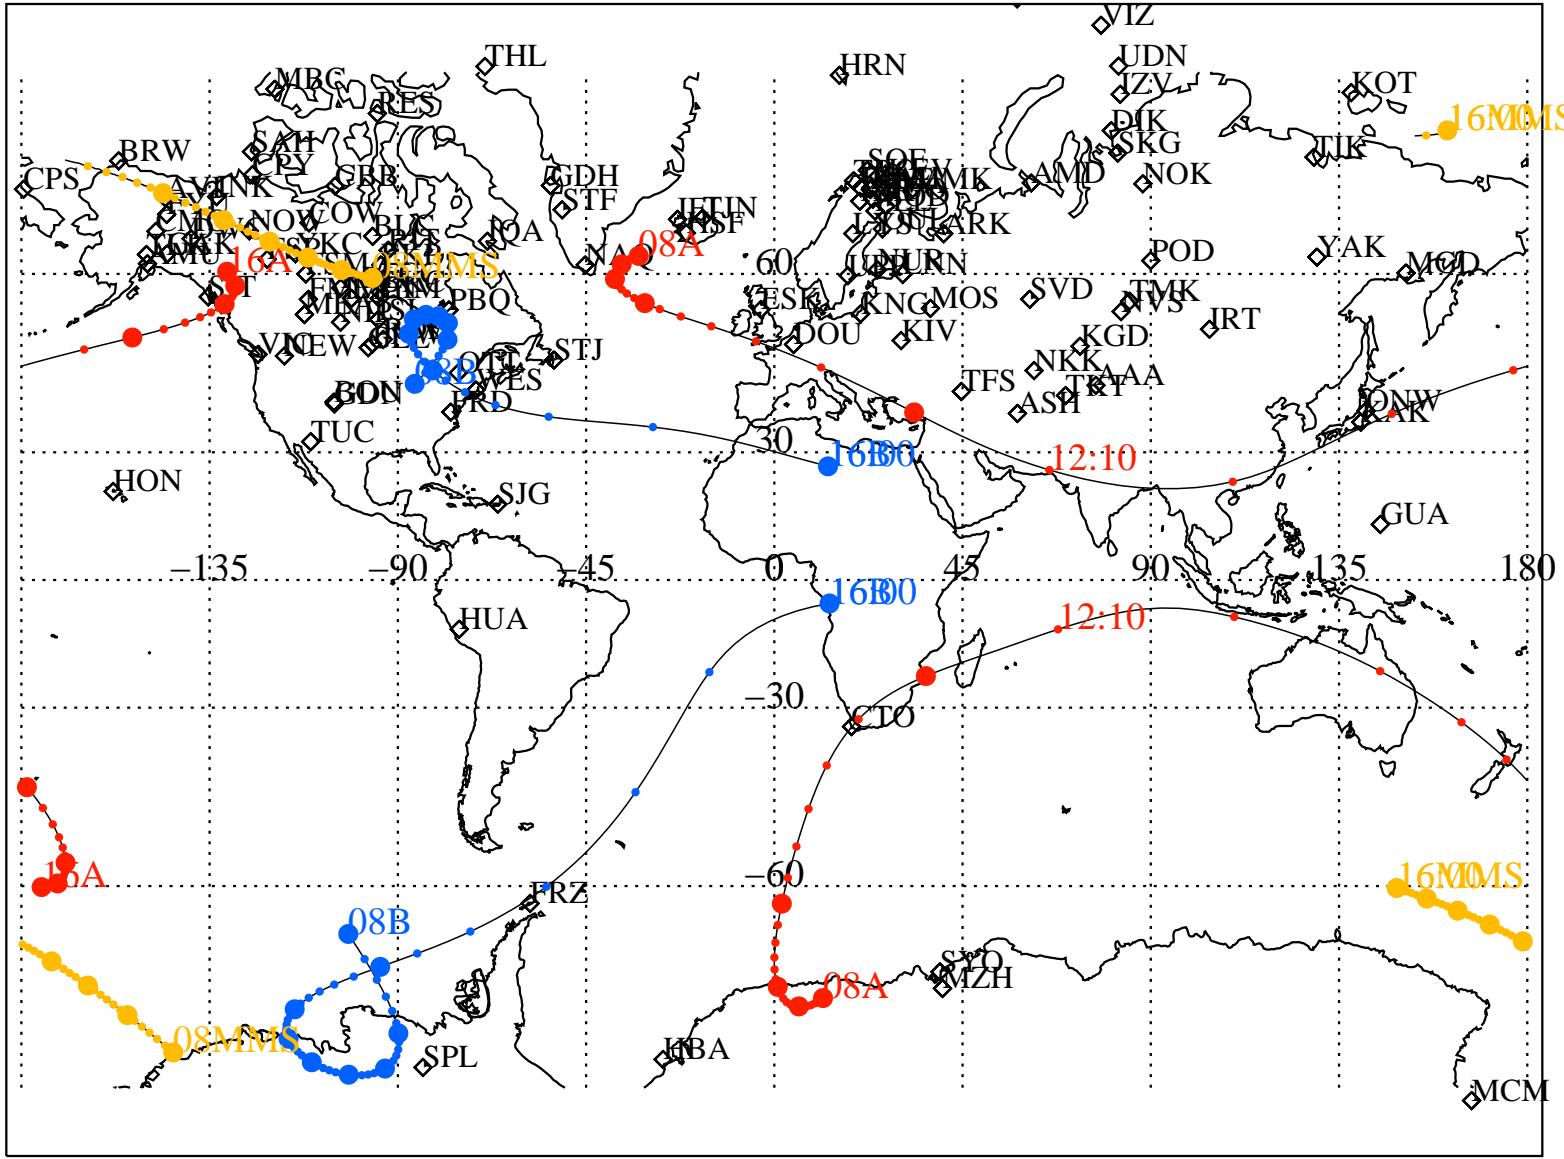

ALE  
**HELIO S/C ORBITS 2016 138 (05/17) 08:00 to 2016 138 (05/17) 16:00**

RBSPA-A, RBSPB-B, CNOFS-CN, MMS1-MMS,