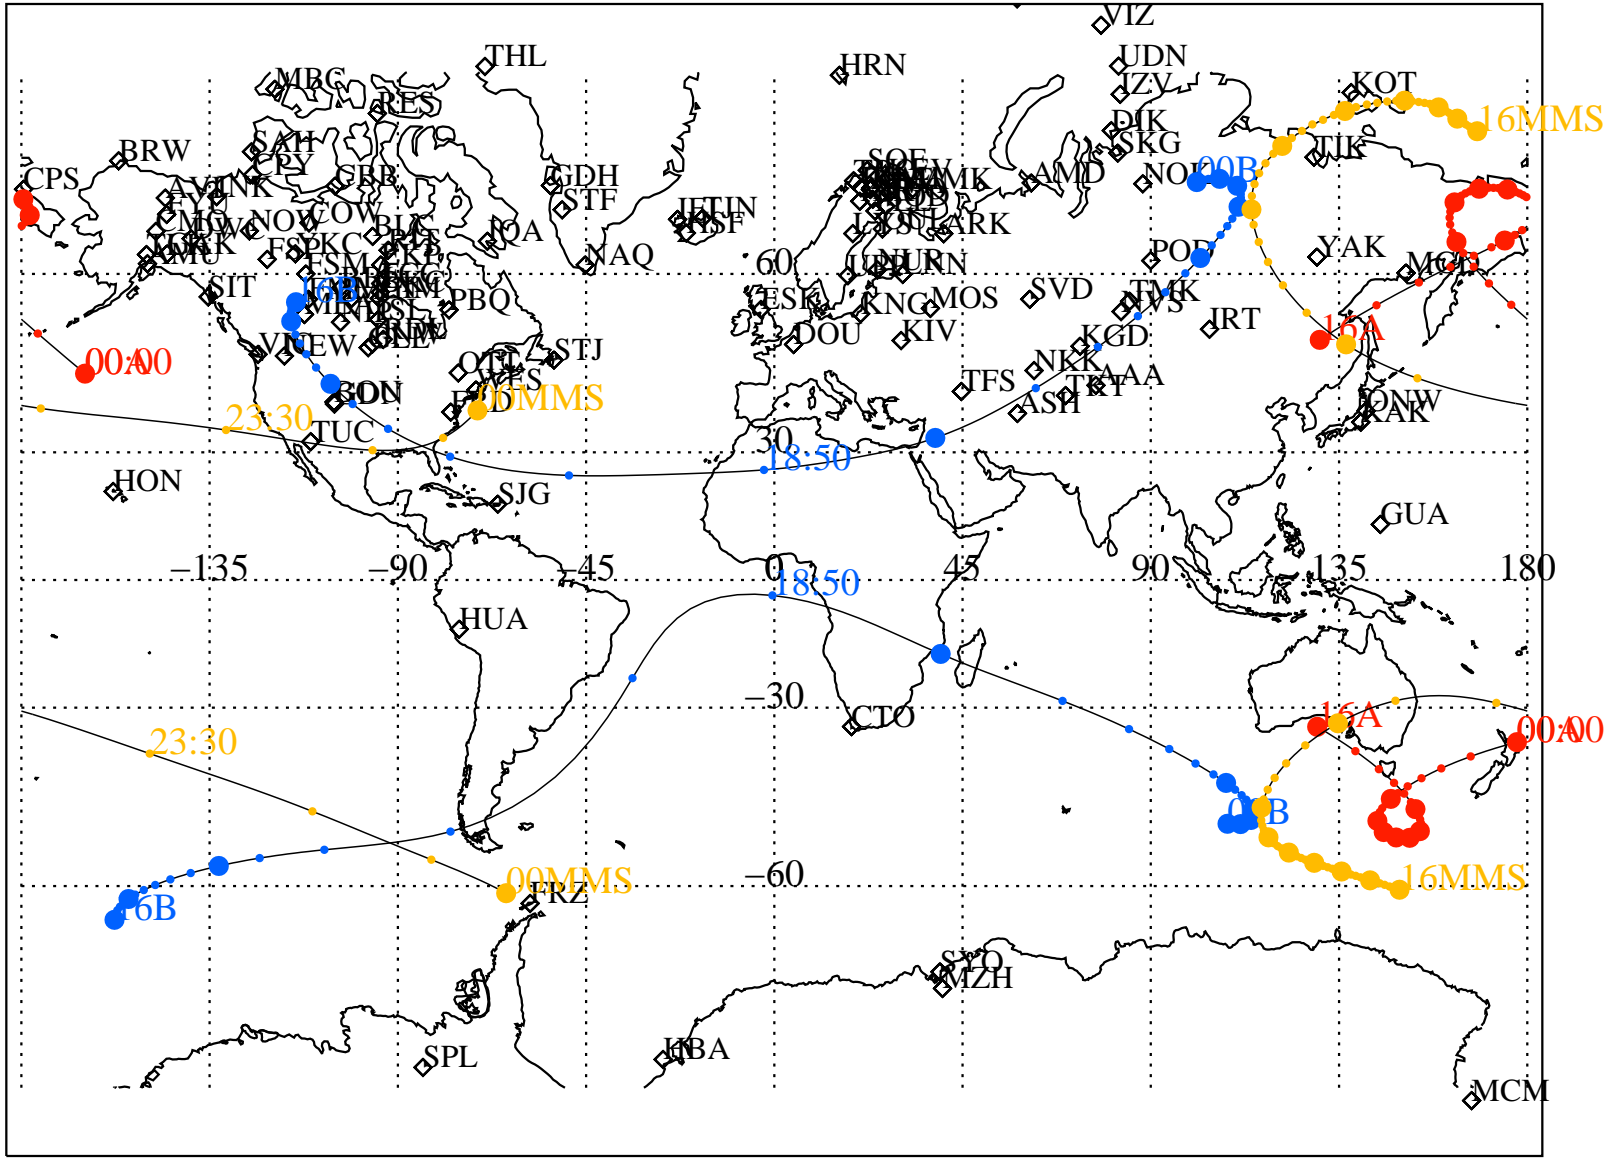

ALE  
**HELIO S/C ORBITS 2016 136 (05/15) 16:00 to 2016 137 (05/16) 00:00**

RBSPA-A, RBSPB-B, CNOFS-CN, MMS1-MMS,